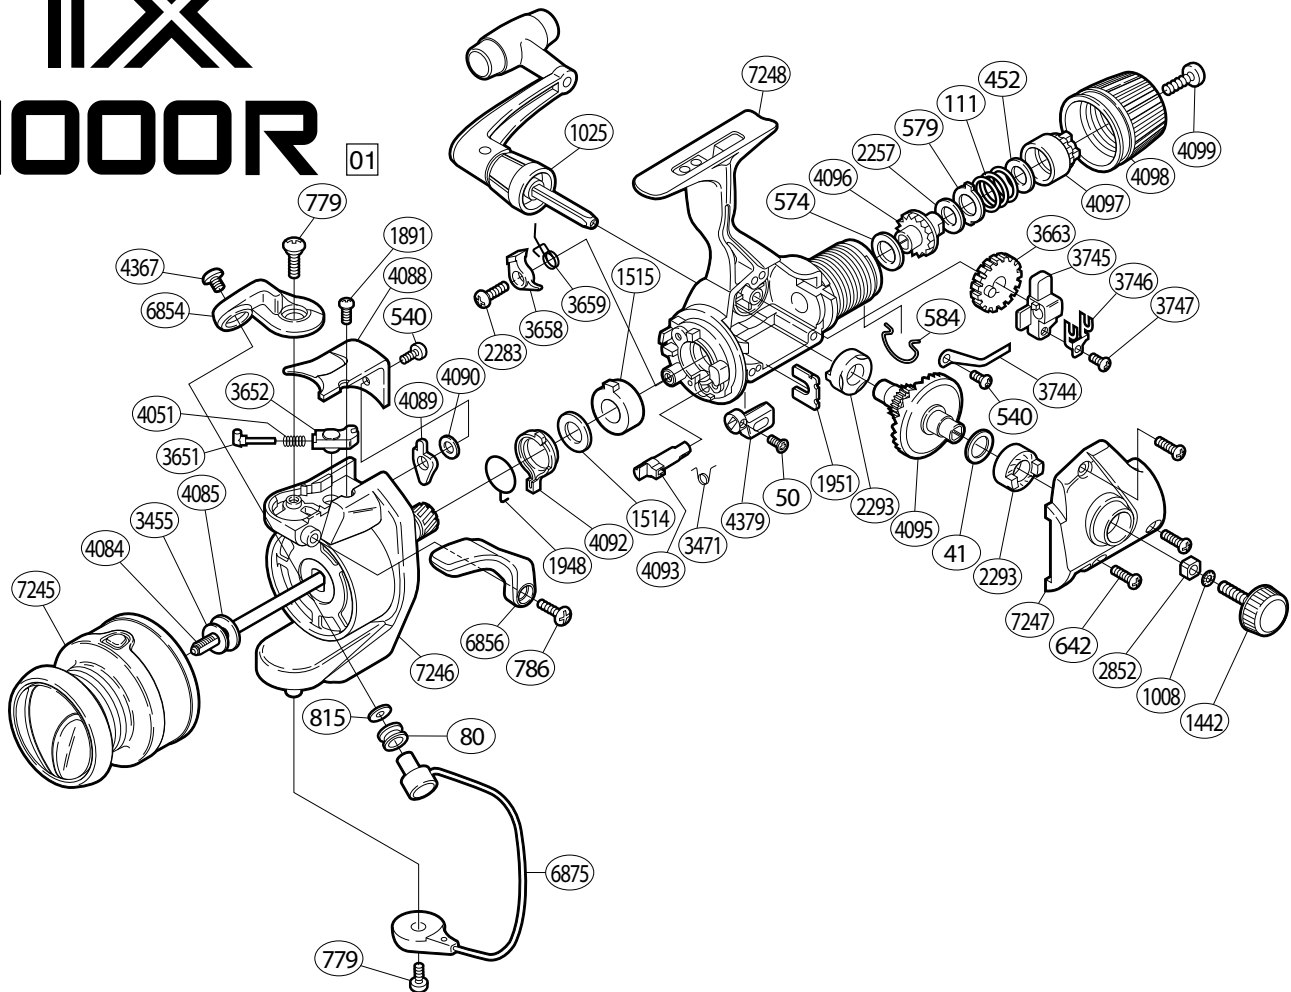

IX 1000R

Part No.	Description
RD 0041	Drive Gear Washer
RD 0050	Anti-Reverse Lever Screw
RD 0080	Line Roller
RD 0111	Drag Coil Spring
RD 0452	Drag Spring Washer
RD 0540	Multi-Purpose Screw
RD 0574	Drag Washer "C" (cloth)
RD 0579	Eared Washer "B"
RD 0584	Hold Click Spring
RD 0642	Side Cover Screw
RD 0779	Multi-Purpose Screw
RD 0786	Trigger Screw
RD 0815	Line Roller Washer
RD 1008	Handle Lock Washer
RD 1025	Handle Assembly
RD 1442	Handle Screw Cap
RD 1514	Bushing Washer
RD 1515	Bushing
RD 1891	Bail Spring Cover Screw
RD 1948	Anti-Reverse Lock Out Spring

Part No.	Description
RD 1951	Rotor Lock
RD 2257	Drag Washer "H" (blue)
RD 2283	Anti-Reverse Pawl Screw
RD 2293	Drive Gear Bushing
RD 2852	Handle Screw Lock
RD 3455	Spool Washer
RD 3471	Anti-Reverse Cam Spring
RD 3651	Bail Spring Guide (A)
RD 3652	Bail Spring Guide (B)
RD 3658	Anti-Reverse Pawl
RD 3659	Anti-Reverse Pawl Spring
RD 3663	Oscillating Gear
RD 3744	Drag Click
RD 3745	Oscillating Slider
RD 3746	Oscillating Slider Retainer
RD 3747	Slider Retainer Screw
RD 4051	Bail Spring
RD 4084	Main Shaft
RD 4085	Spool Support
RD 4088	Bail Spring Cover

Part No.	Description
RD 4089	Bail Trip Lever
RD 4090	Bail Trip Lever Washer
RD 4092	Anti-Reverse Lock Out
RD 4093	Anti-Reverse Cam
RD 4095	Drive Gear
RD 4096	Drag Shaft
RD 4097	Pressure Screw
RD 4098	Drag Knob
RD 4099	Drag Knob Screw
RD 4367	Line Roller Screw
RD 4379	Anti-Reverse Lever
RD 6854	Bail Arm
RD 6856	Quick-Fire II Trigger
RD 6875	Bail Assembly
RD 7245	Spool Assembly
RD 7246	Rotor Assembly
RD 7247	Side Cover
RD 7248	Body