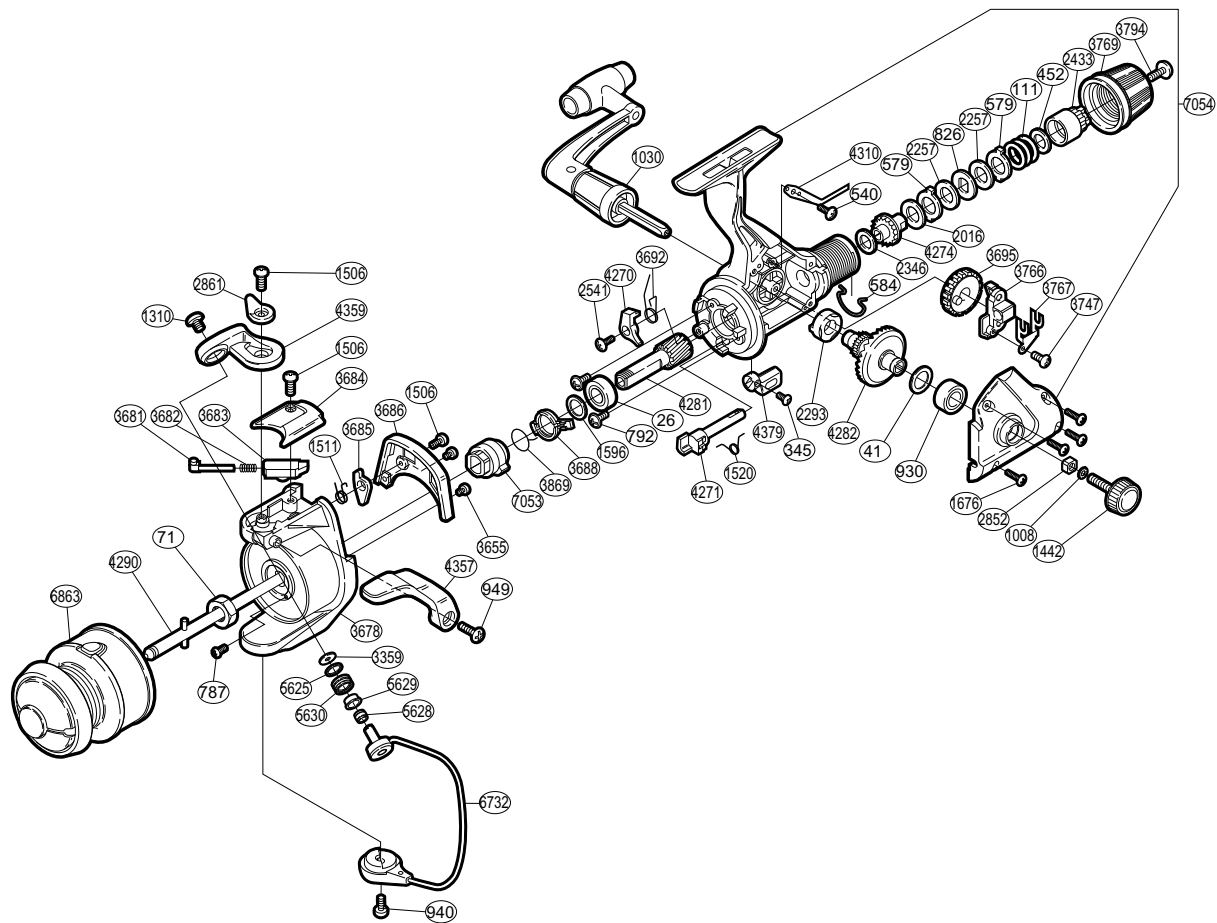

SHIMANO®

CX®

CX-4000RA

| Part No. | Description | Part No. | Description | Part No. | Description |
|----------|--------------------------|----------|--------------------------|----------|------------------------------|
| RD 0026 | Ball Bearing | RD 1676 | Side Cover Screw | RD 3767 | Oscillating Slider Retainer |
| RD 0041 | Drive Gear Washer | RD 2016 | Drag Washer "H" (cloth) | RD 3769 | Drag Knob |
| RD 0071 | Rotor Nut | RD 2257 | Drag Washer "H" (blue) | RD 3794 | Drag Knob Screw |
| RD 0111 | Drag Coil Spring | RD 2293 | Drive Gear Bushing | RD 3869 | Anti-Reverse Lock Out Spring |
| RD 0345 | Anti-Reverse Lever Screw | RD 2346 | Drag Washer "C" (cloth) | RD 4270 | Anti-Reverse Pawl |
| RD 0452 | Drag Spring Washer | RD 2433 | Pressure Screw | RD 4271 | Anti-Reverse Cam |
| RD 0540 | Drag Click Screw | RD 2541 | Anti-Reverse Pawl Screw | RD 4274 | Drag Shaft |
| RD 0579 | Eared Washer "B" | RD 2852 | Handle Screw Lock | RD 4281 | Pinion Gear |
| RD 0584 | Hold Click Spring | RD 2861 | Trigger Cam | RD 4282 | Drive Gear |
| RD 0787 | Nut Lock Screw | RD 3359 | Line Roller Washer | RD 4290 | Main Shaft Assembly |
| RD 0792 | Bearing Retainer Screw | RD 3655 | Cover Screw | RD 4310 | Drag Click |
| RD 0826 | Key Washer "A" | RD 3678 | Rotor | RD 4357 | Quick-Fire II Trigger |
| RD 0930 | Ball Bearing | RD 3681 | Bail Spring Guide (A) | RD 4359 | Bail Arm |
| RD 0940 | Bail Hold Support Screw | RD 3682 | Bail Spring | RD 4379 | Anti-Reverse Lever |
| RD 0949 | Trigger Screw | RD 3683 | Bail Spring Guide (B) | RD 5625 | Line Roller Spacer |
| RD 1008 | Handle Lock Washer | RD 3684 | Bail Spring Cover | RD 5628 | Line Roller Collar |
| RD 1030 | Handle Assembly | RD 3685 | Bail Trip Lever | RD 5629 | Line Roller Bushing |
| RD 1310 | Line Roller Screw | RD 3686 | Counterbalance Cover | RD 5630 | Line Roller |
| RD 1442 | Handle Screw Cap | RD 3688 | Anti-Reverse Lock Out | RD 6732 | Bail Assembly |
| RD 1506 | Multi-Purpose Screw | RD 3692 | Anti-Reverse Pawl Spring | RD 6863 | Spool Assembly |
| RD 1511 | Lever Spring | RD 3695 | Oscillating Gear | RD 7053 | Anti-Reverse Ratchet |
| RD 1520 | Anti-Reverse Cam Spring | RD 3747 | Slider Retainer Screw | RD 7054 | Body Set |
| RD 1596 | Bushing Washer | RD 3766 | Oscillating Slider | | |