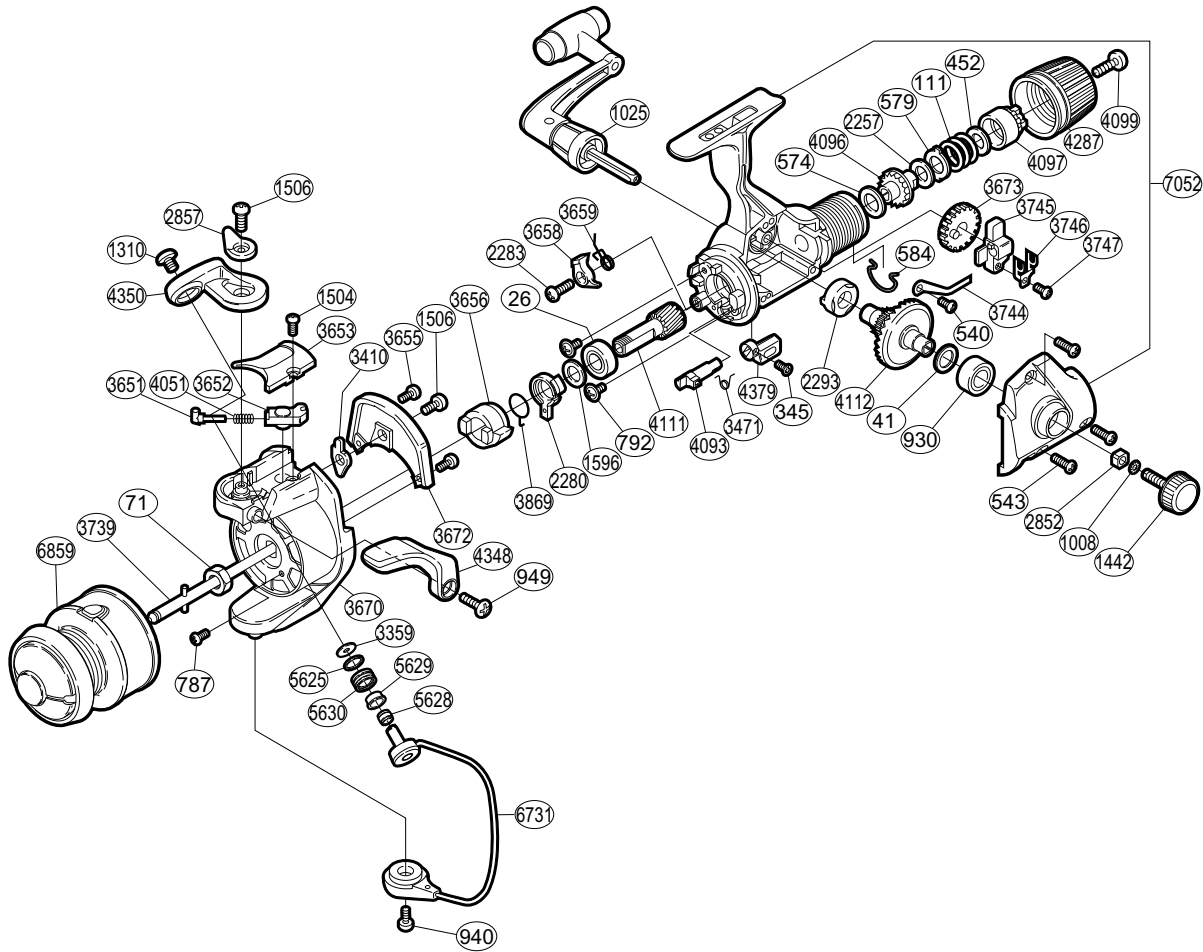

SHIMANO®

CX®

CX-2000RA

Part No.	Description	Part No.	Description	Part No.	Description
RD 0026	Ball Bearing	RD 1596	Bushing Washer	RD 3745	Oscillating Slider
RD 0041	Drive Gear Washer	RD 2257	Drag Washer "H" (blue)	RD 3746	Oscillating Slider Retainer
RD 0071	Rotor Nut	RD 2280	Anti-Reverse Lock Out	RD 3747	Slider Retainer Screw
RD 0111	Drag Coil Spring	RD 2283	Anti-Reverse Pawl Screw	RD 3869	Anti-Reverse Lock Out Spring
RD 0345	Anti-Reverse Lever Screw	RD 2293	Drive Gear Bushing	RD 4051	Bail Spring
RD 0452	Drag Spring Washer	RD 2852	Handle Screw Lock	RD 4093	Anti-Reverse Cam
RD 0540	Drag Click Screw	RD 2857	Trigger Cam	RD 4096	Drag Shaft
RD 0543	Side Cover Screw	RD 3359	Line Roller Washer	RD 4097	Pressure Screw
RD 0574	Drag Washer "C" (cloth)	RD 3410	Bail Trip Lever	RD 4099	Drag Knob Screw
RD 0579	Eared Washer "B"	RD 3471	Anti-Reverse Cam Spring	RD 4111	Pinion Gear
RD 0584	Hold Click Spring	RD 3651	Bail Spring Guide (A)	RD 4112	Drive Gear
RD 0787	Nut Lock Screw	RD 3652	Bail Spring Guide (B)	RD 4287	Drag Knob Assembly
RD 0792	Bearing Retainer Screw	RD 3653	Bail Spring Cover	RD 4348	Quick-Fire II Trigger
RD 0930	Ball Bearing	RD 3655	Cover Screw	RD 4350	Bail Arm
RD 0940	Bail Hold Support Screw	RD 3656	Anti-Reverse Ratchet	RD 4379	Anti-Reverse Lever
RD 0949	Trigger Screw	RD 3658	Anti-Reverse Pawl	RD 5625	Line Roller Spacer
RD 1008	Handle Lock Washer	RD 3659	Anti-Reverse Pawl Spring	RD 5628	Line Roller Collar
RD 1025	Handle Assembly	RD 3670	Rotor	RD 5629	Line Roller Bushing
RD 1310	Line Roller Screw	RD 3672	Counterbalance Cover	RD 5630	Line Roller
RD 1442	Handle Screw Cap	RD 3673	Oscillating Gear	RD 6731	Bail Assembly
RD 1504	Bail Spring Cover Screw	RD 3739	Main Shaft Assembly	RD 6859	Spool Assembly
RD 1506	Multi-Purpose Screw	RD 3744	Drag Click	RD 7052	Body Set