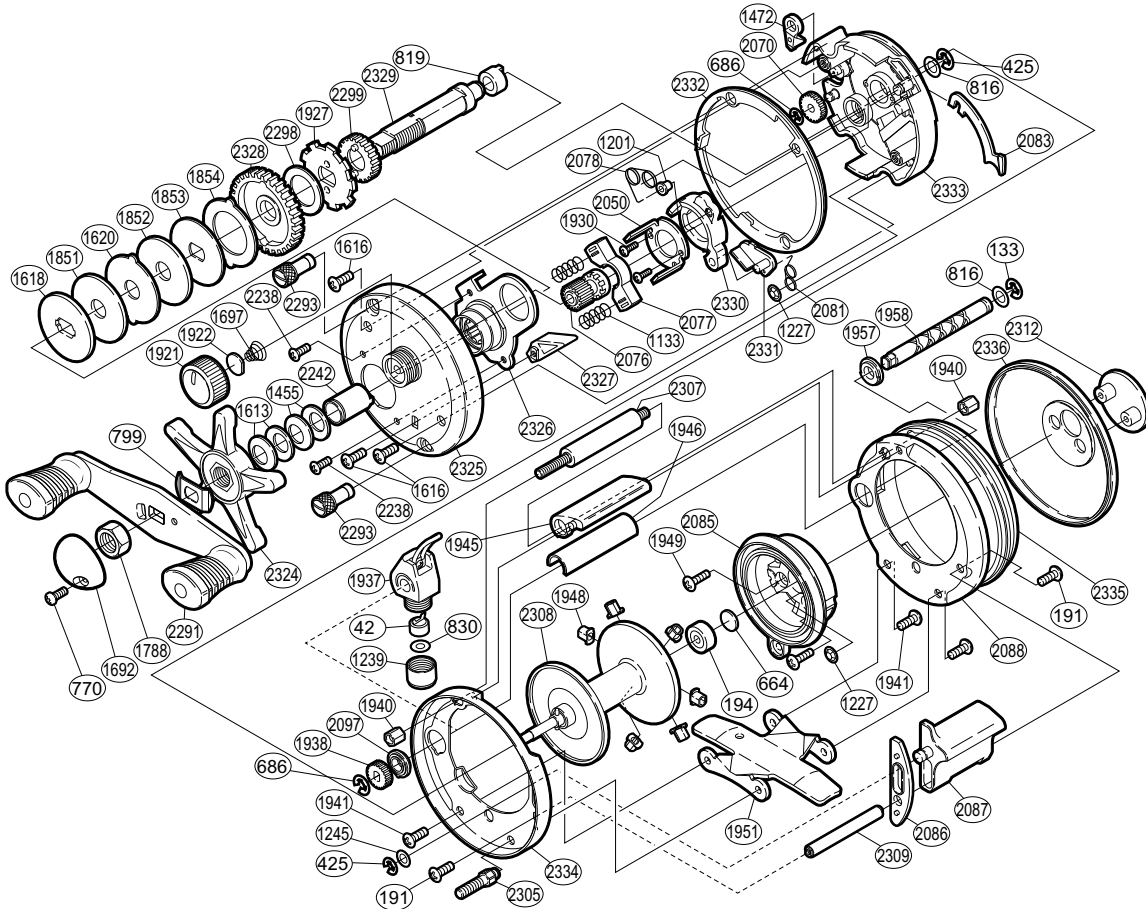

SHIMANO®

CORSAIR®

CS-301A

Part No.	Description	Part No.	Description	Part No.	Description
BNT0042	Line Guide Pawl	BNT1852	Drag Washer (B-2)	BNT2087	Quick-Fire II Clutch Bar
BNT0133	"E" Lock	BNT1853	Key Washer (A)	BNT2088	Right Side Frame
BNT0191	Clutch Bar Support Screw	BNT1854	Eared Washer (B-1)	BNT2097	Worm Bushing (A)
BNT0194	Ball Bearing	BNT1921	Cast Control Cap	BNT2238	Bush Plate Screw
BNT0425	"E" Lock	BNT1922	Cast Control Spacer	BNT2242	Roller Clutch Inner Tube
BNT0664	Spacer B	BNT1927	Anti-Reverse Ratchet	BNT2291	Handle Assembly
BNT0686	"E" Lock	BNT1930	Clutch Cam Screw	BNT2293	Left Side Plate Nut
BNT0770	Handle Nut Plate Screw	BNT1937	Line Guide Assembly	BNT2298	Drive Shaft Washer (B)
BNT0799	Friction Washer	BNT1938	Idle Gear (C)	BNT2299	Idle Gear (A)
BNT0816	Shaft Washer	BNT1940	Frame Nut	BNT2305	Stand Bolt
BNT0819	Drive Shaft Bushing	BNT1941	Stand Screw	BNT2307	Frame Bar
BNT0830	Spacer (optional)	BNT1945	Thumb Rest	BNT2308	Spool Assembly
BNT1133	Yoke Spring	BNT1946	Level Wind Guard	BNT2309	Clutch Bar Support
BNT1201	Retractor Spring Collar	BNT1948	Brake Collar	BNT2312	Right Side I.D. Plate
BNT1227	Push Nut (SPN-2)	BNT1949	Right Side Plate Screw	BNT2324	Star Drag
BNT1239	Pawl Cap	BNT1951	Stand	BNT2325	Left Side Plate
BNT1245	Clutch Bar Support Spacer	BNT1957	Worm Bushing (B)	BNT2326	Roller Clutch Assembly
BNT1455	Drag Spring Washer (H)	BNT1958	Worm Shaft	BNT2327	Return Pin Guide
BNT1472	Anti-Reverse Pawl	BNT2050	Clutch Cam Retainer	BNT2328	Drive Gear
BNT1613	Drag Spring Washer (L)	BNT2070	Idle Gear (B)	BNT2329	Drive Shaft
BNT1616	Left Side Plate Screw	BNT2076	Pinion Gear	BNT2330	Clutch Cam
BNT1618	Key Washer (C)	BNT2077	Yoke	BNT2331	Clutch Pawl
BNT1620	Eared Washer	BNT2078	Retractor Spring	BNT2332	A-Side Seal
BNT1692	Handle Nut Plate	BNT2081	Clutch Pawl Spring	BNT2333	Set Plate
BNT1697	Spool Tension Spring	BNT2083	Clutch Plate	BNT2334	Left Side Frame
BNT1788	Handle Nut	BNT2085	Brake Case	BNT2335	B-Side Seal
BNT1851	Drag Washer (C)	BNT2086	Clutch Bar Guide	BNT2336	Right Side Plate