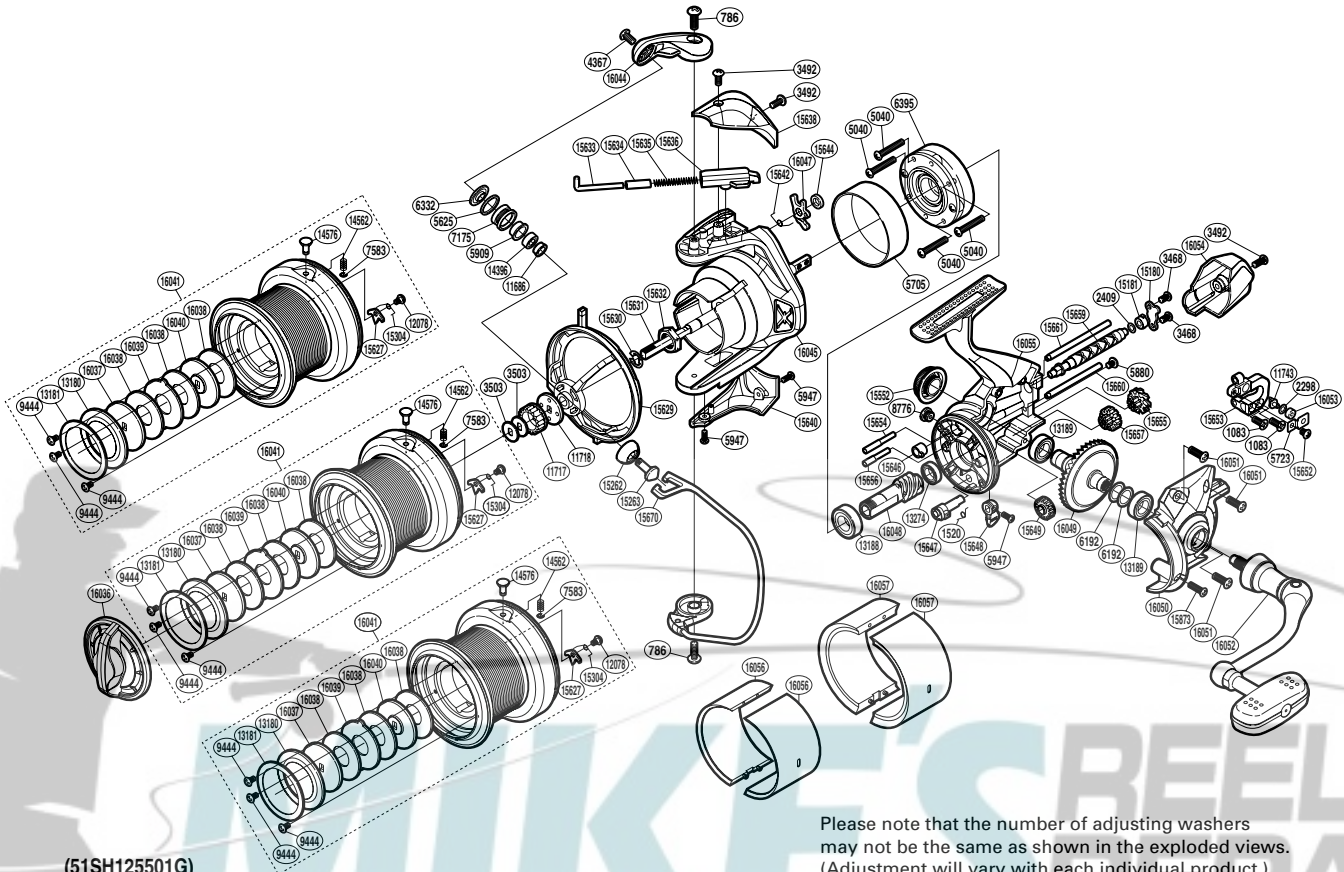

SHIMANO

ULTEGRA CI4+ XSB SA-RB

ULCI4+ 5500XSB

(51SH125501G)

Please note that the number of adjusting washers may not be the same as shown in the exploded views. (Adjustment will vary with each individual product.)