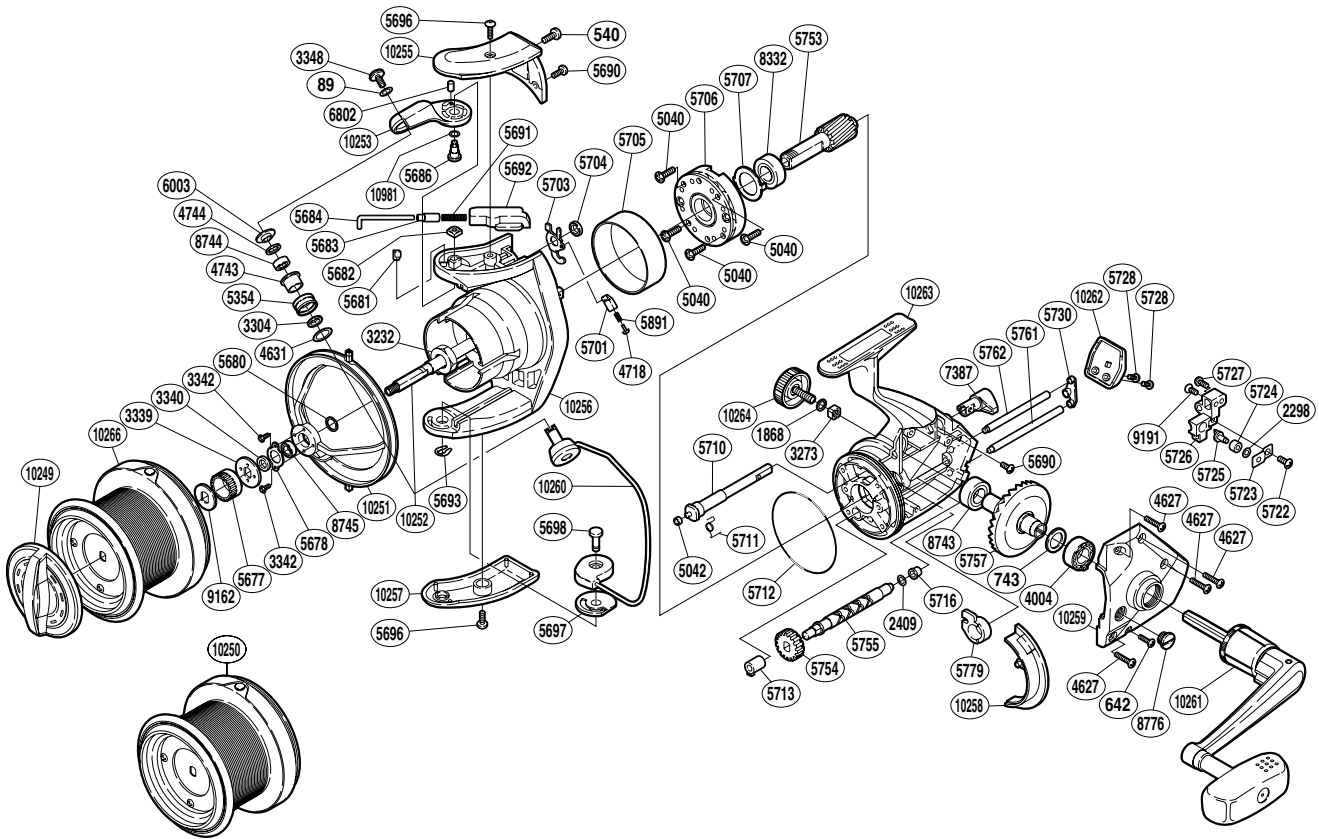

SHIMANO®

ULTEGRA A-RB

UL-12000XSA

(1SG878000G)

Part No.	Description	Part No.	Description	Part No.	Description
RD 0089	Lock Washer	RD 5690	Screw	RD 5762	Oscillating Guide (short)
RD 0540	Screw	RD 5691	Bail Spring	RD 5779	Bushing
RD 0642	Screw	RD 5692	Bail Spring Guide B	RD 5891	Bail Trip Lever Spring
RD 0743	Washer	RD 5693	U Lock	RD 6003	Line Roller Washer
RD 1868	Handle Lock Washer	RD 5696	Screw	RD 6802	Bail Arm Bushing
RD 2298	Spacer	RD 5697	Bail Hold Support Spacer	RD 7387	Anti-Reverse Lever
RD 2409	Spacer	RD 5698	Bail Hold Support Shaft	RD 8332	Ball Bearing
RD 3232	Rotor Nut	RD 5701	Lever Spring Guide B	RD 8743	Ball Bearing
RD 3273	Handle Screw Lock	RD 5703	Bail Trip Lever	RD 8744	Ball Bearing
RD 3304	Bearing Spacer	RD 5704	Trip Lever Spacer	RD 8745	Ball Bearing
RD 3339	Spool Support B	RD 5705	Roller Clutch Ring	RD 8776	Oil Cap
RD 3340	Spacer	RD 5706	Roller Clutch Assembly	RD 9162	Spool Washer
RD 3342	Screw	RD 5707	Bearing Washer	RD 9191	Screw
RD 3348	Screw	RD 5710	Anti-Reverse Cam	RD10249	Drag Knob
RD 4004	Drive Gear Bushing	RD 5711	Anti-Reverse Cam Spring	RD10251	Line Safety Guard
RD 4627	Screw	RD 5712	O Ring	RD10252	Main Shaft
RD 4631	Spacer	RD 5713	Worm Bushing (front)	RD10253	Bail Arm
RD 4718	Lever Spring Guide A	RD 5716	Worm Bushing (rear)	RD10255	Bail Spring Cover
RD 4743	Line Roller Bushing	RD 5722	Screw	RD10256	Rotor
RD 4744	Roller Bearing Seal	RD 5723	Oscillating Pawl Cover	RD10257	Bail Hold Support Guard
RD 5040	Screw	RD 5724	Oscillating Slider Bushing	RD10258	Side Cover Flange
RD 5042	Anti-Reverse Cam Ring	RD 5725	Oscillating Pawl	RD10259	Side Cover
RD 5354	Line Roller	RD 5726	Oscillating Slider	RD10260	Bail Assembly
RD 5677	Spool Support A	RD 5727	Screw	RD10261	Handle Assembly
RD 5678	Bearing Retainer	RD 5728	Screw	RD10262	Rear Protector
RD 5680	Spacer	RD 5730	Worm Shaft Retainer Washer	RD10263	Body
RD 5681	Angle Controller	RD 5753	Pinion Gear	RD10264	Handle Screw Cap
RD 5682	Bail Arm Nut	RD 5754	Idle Gear	RD10266	Spool Assembly
RD 5683	Bail Spring Guide A Support	RD 5755	Worm Shaft	RD10981	Spacer
RD 5684	Bail Spring Guide A	RD 5757	Drive Gear		
RD 5686	Bail Arm Shaft	RD 5761	Oscillating Guide (long)	RD10250	Spare Spool Assembly