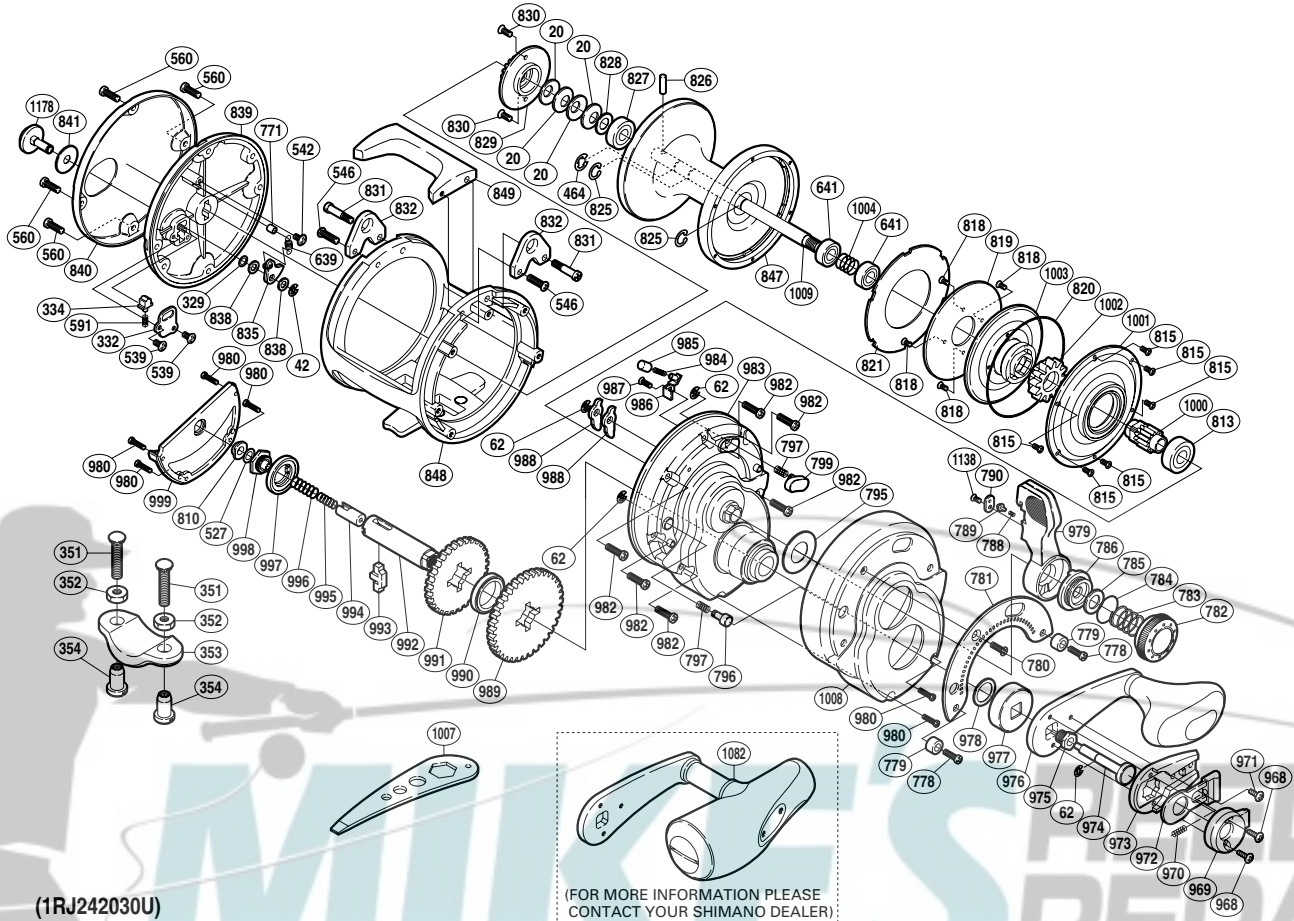

SHIMANO

TYRNOS A-RB

TYR-30II

Part No.	Description	Part No.	Description	Part No.	Description
TGT0020	Coned Disc Spring	TGT0818	Screw	TGT0984	Dog Spring
TGT0042	E Lock	TGT0819	Drag Plate	TGT0985	Dog Spring Guide
TGT0062	E Lock	TGT0820	O Ring	TGT0986	Guard Against Dog
TGT0329	Spacer	TGT0821	Drag Washer	TGT0987	Screw
TGT0332	Click Spring Retainer	TGT0825	C Lock	TGT0988	Dog
TGT0334	Click Spring Holder	TGT0826	Cross Pin	TGT0989	Drive Gear A
TGT0464	E Lock	TGT0827	Ball Bearing	TGT0990	Friction Washer
TGT0527	Spacer	TGT0828	Bearing Thrust Washer	TGT0991	Drive Gear B
TGT0539	Screw	TGT0829	Click Gear	TGT0992	Drive Shaft
TGT0542	Screw	TGT0830	Screw	TGT0993	Gear Select Cross Bar
TGT0546	Screw	TGT0831	Harness Lug Screw	TGT0994	Cross Bar Stop
TGT0560	Screw	TGT0832	Harness Lug	TGT0995	Drive Shaft Spring B
TGT0591	Click Spring	TGT0835	Click Pawl	TGT0996	Drive Shaft Spring
TGT0639	Click Pawl Spring	TGT0838	Spacer	TGT0997	Friction Washer
TGT0641	Ball Bearing	TGT0839	Left Side Plate	TGT0998	Drive Shaft Screw
TGT0771	Click Pawl Spring Boss Ring	TGT0840	Left Side Plate Cover	TGT0999	Right Side Seal
TGT0778	Screw	TGT0841	Click Button Spacer	TGT1000	Pinion Gear A
TGT0779	Screw Shield	TGT0847	Spool	TGT1001	Cooling Shield
TGT0780	Screw	TGT0848	One-Piece Frame	TGT1002	Pinion Gear B
TGT0781	Lever Quadrant	TGT0849	Cross Bar	TGT1003	Pinion Guard
TGT0782	Pre-Program Dial	TGT0968	Screw	TGT1004	Pressure Release Spring
TGT0783	Dial Spring	TGT0969	Push Button Shield	TGT1008	Right Side Plate Cover
TGT0784	O Ring	TGT0970	Slide Plate Spring	TGT1009	Spool Shaft
TGT0785	Washer	TGT0971	Screw	TGT1138	Screw
TGT0786	Lever Shaft Body	TGT0972	Slide Plate	TGT1178	Click Button
TGT0788	Lever Click Shoe	TGT0973	Handle Bolt Plate		
TGT0789	Lever Click	TGT0974	Push Low Button Shaft	TGT0351	Rod Clamp Bolt (accessory)
TGT0790	Lever Click Cover	TGT0975	Handle Bolt	TGT0352	Rod Clamp Nut B (accessory)
TGT0795	Lever Thrust Ring	TGT0976	Handle	TGT0353	Rod Clamp (accessory)
TGT0796	Free Spool Detent	TGT0977	Drive Shaft Shield	TGT0354	Rod Clamp Nut A (accessory)
TGT0797	Pressure Spring	TGT0978	Washer		
TGT0799	Strike Stop	TGT0979	Drag Control Lever	TGT1007	Wrench (accessory)
TGT0810	Drive Shaft Bushing	TGT0980	Screw		
TGT0813	Ball Bearing	TGT0982	Screw		
TGT0815	Screw	TGT0983	Right Side Plate	TGT1082	Harness Fishing Accessory Handle