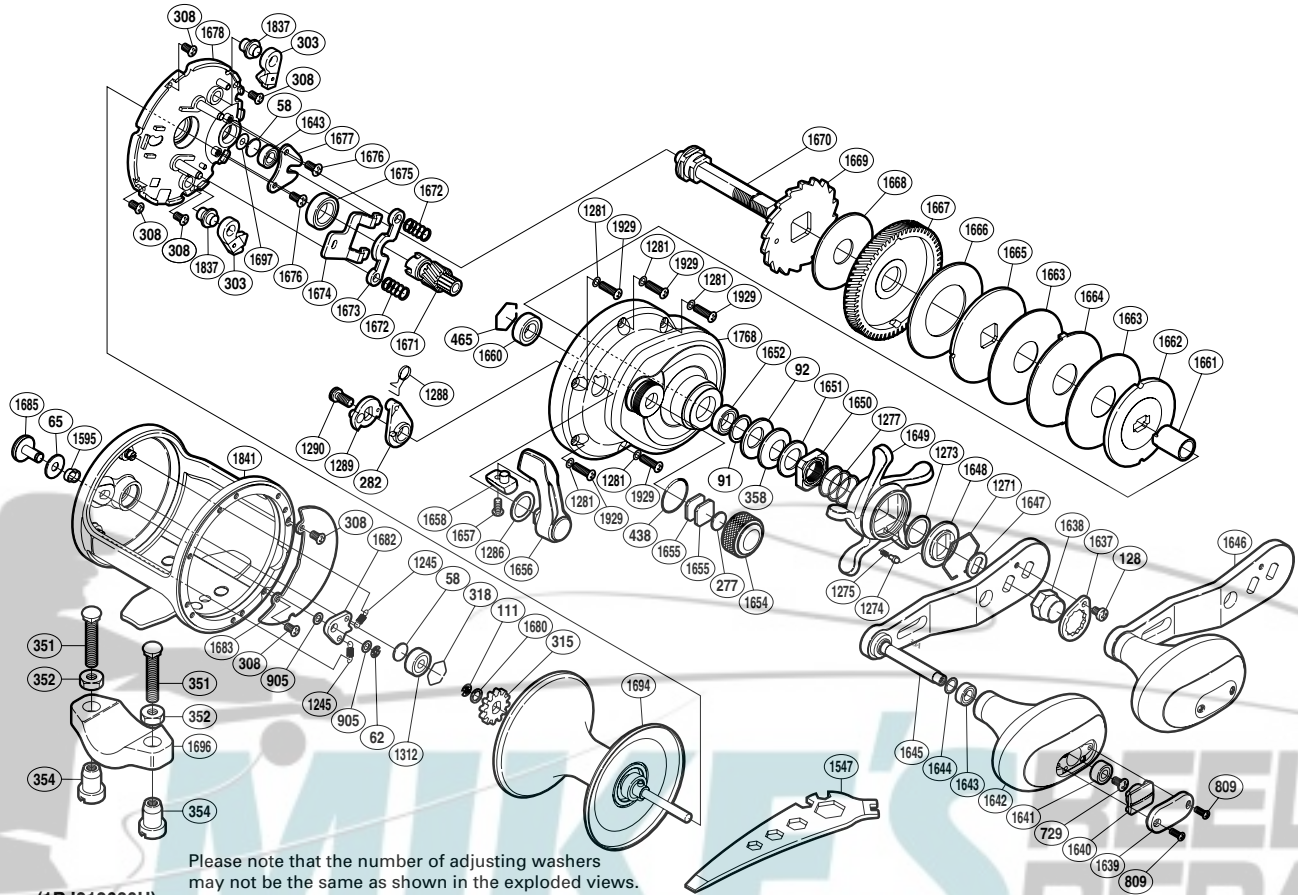

SHIMANO

TRINIDAD SA-RB

TN-30A

Please note that the number of adjusting washers may not be the same as shown in the exploded views. (Adjustment will vary with each individual product.)

(1RJ212030U)

Part No.	Description	Part No.	Description	Part No.	Description
TGT0058	Spacer B	TGT1312	Ball Bearing	TGT1667	Drive Gear
TGT0062	E Lock	TGT1595	Click Switch Cam	TGT1668	Drag Washer
TGT0065	Spacer	TGT1637	Handle Nut Plate	TGT1669	Anti-Reverse Ratchet
TGT0091	Washer	TGT1638	Handle Nut	TGT1670	Drive Shaft
TGT0092	Coned Disc Spring (8H)	TGT1639	Handle Knob I.D. Plate	TGT1671	Pinion Gear
TGT0111	E Lock	TGT1640	Handle Knob Seal	TGT1672	Yoke Spring
TGT0128	Screw	TGT1641	Ball Bearing	TGT1673	Yoke
TGT0277	Cast Control Spacer	TGT1642	Handle Knob	TGT1674	Clutch Plate
TGT0282	Eccentric Cam Bushing	TGT1643	Ball Bearing	TGT1675	Ball Bearing
TGT0303	Anti-Reverse Pawl	TGT1644	Washer	TGT1676	Screw
TGT0308	Screw	TGT1645	Handle Shank Assembly	TGT1677	Drive Shaft Retainer
TGT0315	Click Gear	TGT1646	Handle Assembly	TGT1678	Set Plate
TGT0318	Bearing Retainer	TGT1647	Drive Shaft Shield	TGT1680	Washer
TGT0358	Coned Disc Spring (8L)	TGT1648	Star Drag Click Plate	TGT1682	Click Pawl
TGT0438	O Ring	TGT1649	Star Drag	TGT1683	Set Plate Sticker
TGT0465	Bearing Retainer	TGT1650	Star Drag Nut	TGT1685	Click Button
TGT0729	Screw	TGT1651	Star Drag Spacer	TGT1694	Spool Assembly
TGT0809	Screw	TGT1652	Ball Bearing	TGT1697	Washer
TGT0905	Spacer	TGT1654	Cast Control Cap	TGT1768	Right Side Plate
TGT1245	Click Pawl Spring	TGT1655	Cast Control Spacer	TGT1837	Anti-Reverse Pawl Shaft
TGT1271	Click Plate Retainer	TGT1656	Clutch Lever	TGT1841	One-Piece Frame
TGT1273	Washer	TGT1657	Screw	TGT1929	Screw
TGT1274	Click Pin	TGT1658	Clutch Lever Protector		
TGT1275	Click Spring	TGT1660	Ball Bearing		
TGT1277	Star Drag Spring	TGT1661	Roller Clutch Inner Tube	TGT0351	Rod Clamp Bolt (accessory)
TGT1281	Washer	TGT1662	Pressure Plate	TGT0352	Rod Clamp Nut B (accessory)
TGT1286	Smoothing	TGT1663	Drag Washer	TGT0354	Rod Clamp Nut A (accessory)
TGT1288	Clutch Spring	TGT1664	Eared Washer	TGT1696	Rod Clamp (accessory)
TGT1289	Clutch Cam	TGT1665	Drag Washer		
TGT1290	Screw	TGT1666	Drag Washer	TGT1547	Wrench (accessory)