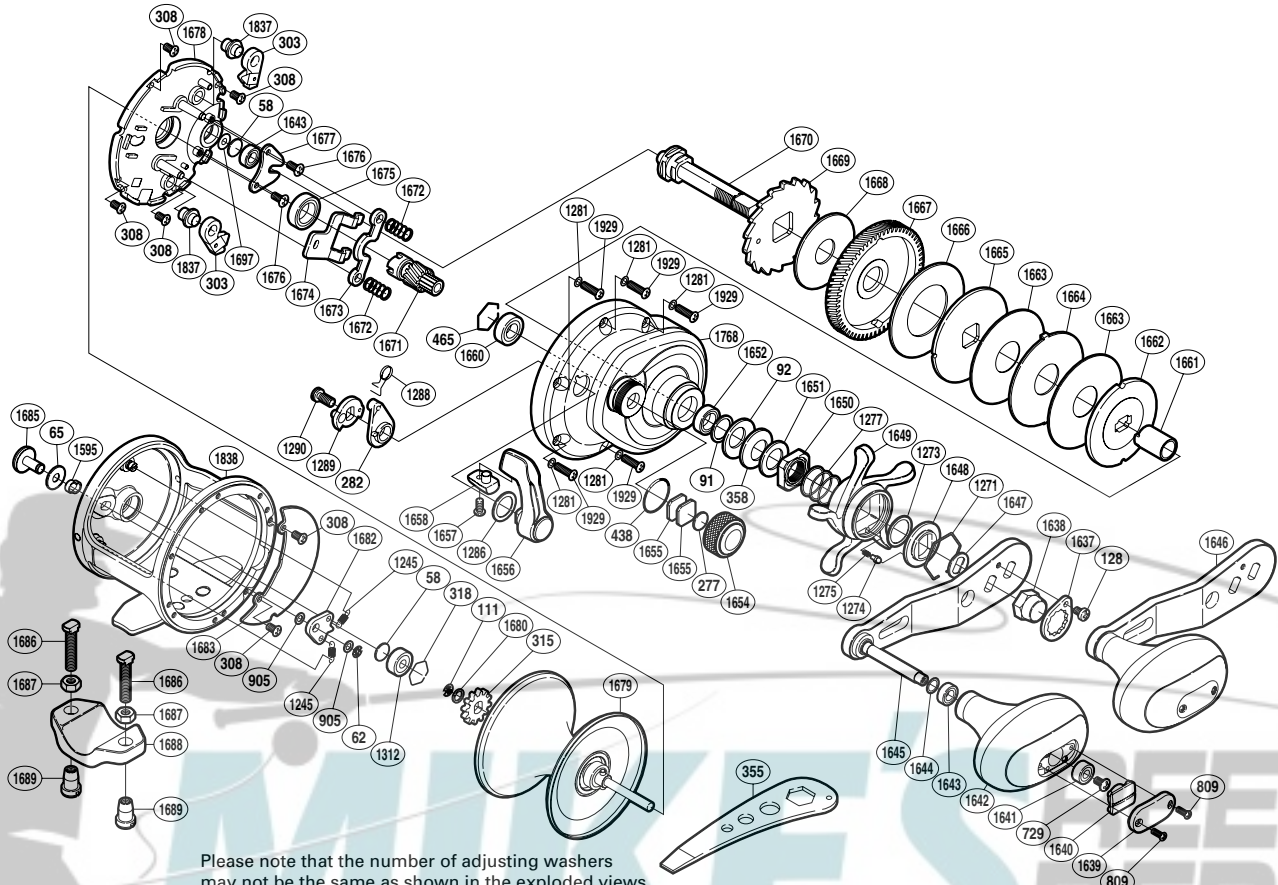

SHIMANO

TRINIDAD SA-RB

TN-20A

(1RJ212020U)

Please note that the number of adjusting washers may not be the same as shown in the exploded views. (Adjustment will vary with each individual product.)

Part No.	Description	Part No.	Description	Part No.	Description
TGT0058	Spacer B	TGT1312	Ball Bearing	TGT1667	Drive Gear
TGT0062	E Lock	TGT1595	Click Switch Cam	TGT1668	Drag Washer
TGT0065	Spacer	TGT1637	Handle Nut Plate	TGT1669	Anti-Reverse Ratchet
TGT0091	Washer	TGT1638	Handle Nut	TGT1670	Drive Shaft
TGT0092	Coned Disc Spring (8H)	TGT1639	Handle Knob I.D. Plate	TGT1671	Pinion Gear
TGT0111	E Lock	TGT1640	Handle Knob Seal	TGT1672	Yoke Spring
TGT0128	Screw	TGT1641	Ball Bearing	TGT1673	Yoke
TGT0277	Cast Control Spacer	TGT1642	Handle Knob	TGT1674	Clutch Plate
TGT0282	Eccentric Cam Bushing	TGT1643	Ball Bearing	TGT1675	Ball Bearing
TGT0303	Anti-Reverse Pawl	TGT1644	Washer	TGT1676	Screw
TGT0308	Screw	TGT1645	Handle Shank Assembly	TGT1677	Drive Shaft Retainer
TGT0315	Click Gear	TGT1646	Handle Assembly	TGT1678	Set Plate
TGT0318	Bearing Retainer	TGT1647	Drive Shaft Shield	TGT1679	Spool Assembly
TGT0358	Coned Disc Spring (8L)	TGT1648	Star Drag Click Plate	TGT1680	Washer
TGT0438	O Ring	TGT1649	Star Drag	TGT1682	Click Pawl
TGT0465	Bearing Retainer	TGT1650	Star Drag Nut	TGT1683	Set Plate Sticker
TGT0729	Screw	TGT1651	Star Drag Spacer	TGT1685	Click Button
TGT0809	Screw	TGT1652	Ball Bearing	TGT1697	Washer
TGT0905	Spacer	TGT1654	Cast Control Cap	TGT1768	Right Side Plate
TGT1245	Click Pawl Spring	TGT1655	Cast Control Spacer	TGT1837	Anti-Reverse Pawl Shaft
TGT1271	Click Plate Retainer	TGT1656	Clutch Lever	TGT1838	One-Piece Frame
TGT1273	Washer	TGT1657	Screw	TGT1929	Screw
TGT1274	Click Pin	TGT1658	Clutch Lever Protector		
TGT1275	Click Spring	TGT1660	Ball Bearing		
TGT1277	Star Drag Spring	TGT1661	Roller Clutch Inner Tube	TGT1686	Rod Clamp Bolt (accessory)
TGT1281	Washer	TGT1662	Pressure Plate	TGT1687	Rod Clamp Nut B (accessory)
TGT1286	Smoothen	TGT1663	Drag Washer	TGT1688	Rod Clamp (accessory)
TGT1288	Clutch Spring	TGT1664	Eared Washer	TGT1689	Rod Clamp Nut A (accessory)
TGT1289	Clutch Cam	TGT1665	Drag Washer		
TGT1290	Screw	TGT1666	Drag Washer	TGT0355	Wrench (accessory)