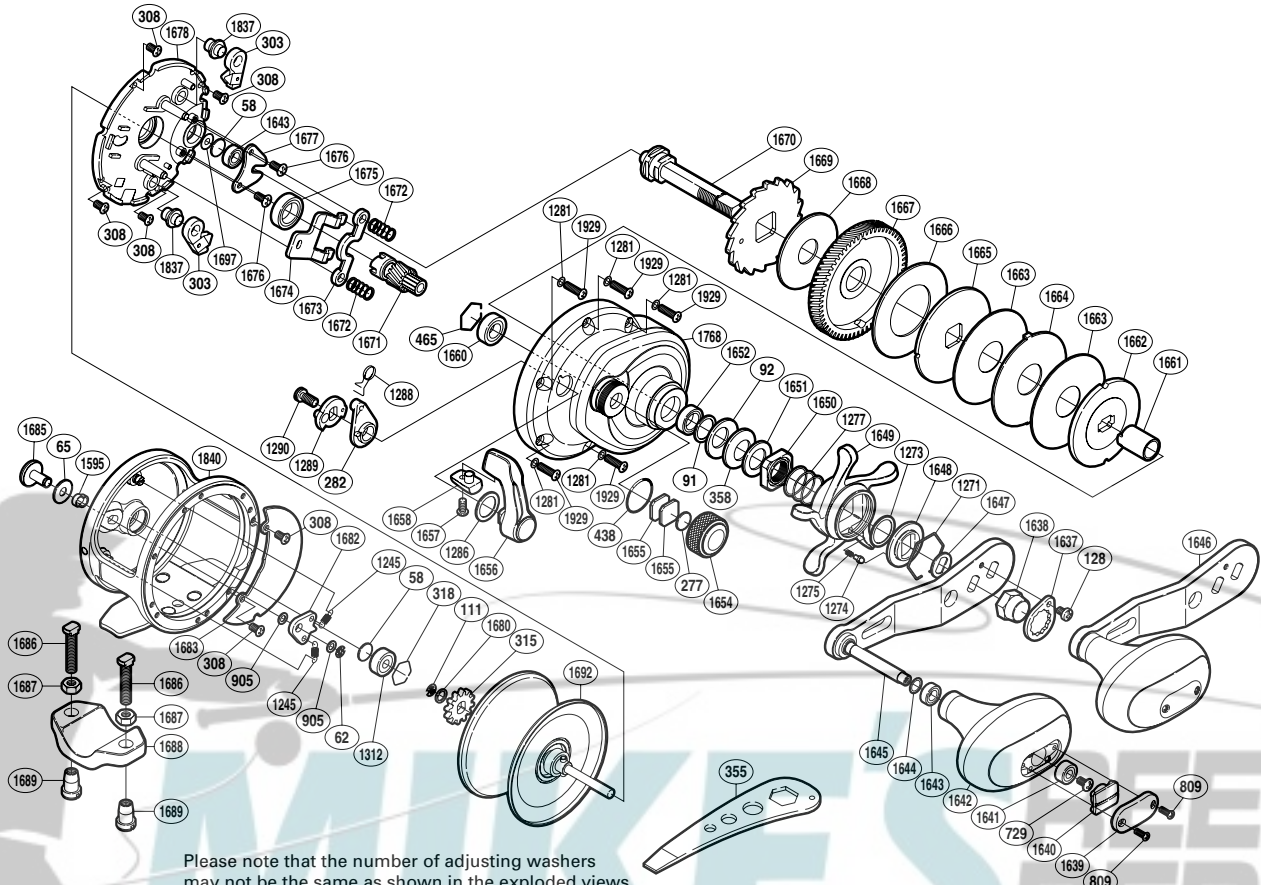

SHIMANO

TRINIDAD S A-RB

TN-16NA

(1RJ212018U)

Please note that the number of adjusting washers may not be the same as shown in the exploded views. (Adjustment will vary with each individual product.)

Part No.	Description	Part No.	Description	Part No.	Description
TGT0058	Spacer B	TGT1312	Ball Bearing	TGT1667	Drive Gear
TGT0062	E Lock	TGT1595	Click Switch Cam	TGT1668	Drag Washer
TGT0065	Spacer	TGT1637	Handle Nut Plate	TGT1669	Anti-Reverse Ratchet
TGT0091	Washer	TGT1638	Handle Nut	TGT1670	Drive Shaft
TGT0092	Coned Disc Spring (8H)	TGT1639	Handle Knob I.D. Plate	TGT1671	Pinion Gear
TGT0111	E Lock	TGT1640	Handle Knob Seal	TGT1672	Yoke Spring
TGT0128	Screw	TGT1641	Ball Bearing	TGT1673	Yoke
TGT0277	Cast Control Spacer	TGT1642	Handle Knob	TGT1674	Clutch Plate
TGT0282	Eccentric Cam Bushing	TGT1643	Ball Bearing	TGT1675	Ball Bearing
TGT0303	Anti-Reverse Pawl	TGT1644	Washer	TGT1676	Screw
TGT0308	Screw	TGT1645	Handle Shank Assembly	TGT1677	Drive Shaft Retainer
TGT0315	Click Gear	TGT1646	Handle Assembly	TGT1678	Set Plate
TGT0318	Bearing Retainer	TGT1647	Drive Shaft Shield	TGT1680	Washer
TGT0358	Coned Disc Spring (8L)	TGT1648	Star Drag Click Plate	TGT1682	Click Pawl
TGT0438	O Ring	TGT1649	Star Drag	TGT1683	Set Plate Sticker
TGT0465	Bearing Retainer	TGT1650	Star Drag Nut	TGT1685	Click Button
TGT0729	Screw	TGT1651	Star Drag Spacer	TGT1692	Spool Assembly
TGT0809	Screw	TGT1652	Ball Bearing	TGT1697	Washer
TGT0905	Spacer	TGT1654	Cast Control Cap	TGT1768	Right Side Plate
TGT1245	Click Pawl Spring	TGT1655	Cast Control Spacer	TGT1837	Anti-Reverse Pawl Shaft
TGT1271	Click Plate Retainer	TGT1656	Clutch Lever	TGT1840	One-Piece Frame
TGT1273	Washer	TGT1657	Screw	TGT1929	Screw
TGT1274	Click Pin	TGT1658	Clutch Lever Protector		
TGT1275	Click Spring	TGT1660	Ball Bearing		
TGT1277	Star Drag Spring	TGT1661	Roller Clutch Inner Tube	TGT1686	Rod Clamp Bolt (accessory)
TGT1281	Washer	TGT1662	Pressure Plate	TGT1687	Rod Clamp Nut B (accessory)
TGT1286	Smoothen	TGT1663	Drag Washer	TGT1688	Rod Clamp (accessory)
TGT1288	Clutch Spring	TGT1664	Eared Washer	TGT1689	Rod Clamp Nut A (accessory)
TGT1289	Clutch Cam	TGT1665	Drag Washer		
TGT1290	Screw	TGT1666	Drag Washer	TGT0355	Wrench (accessory)