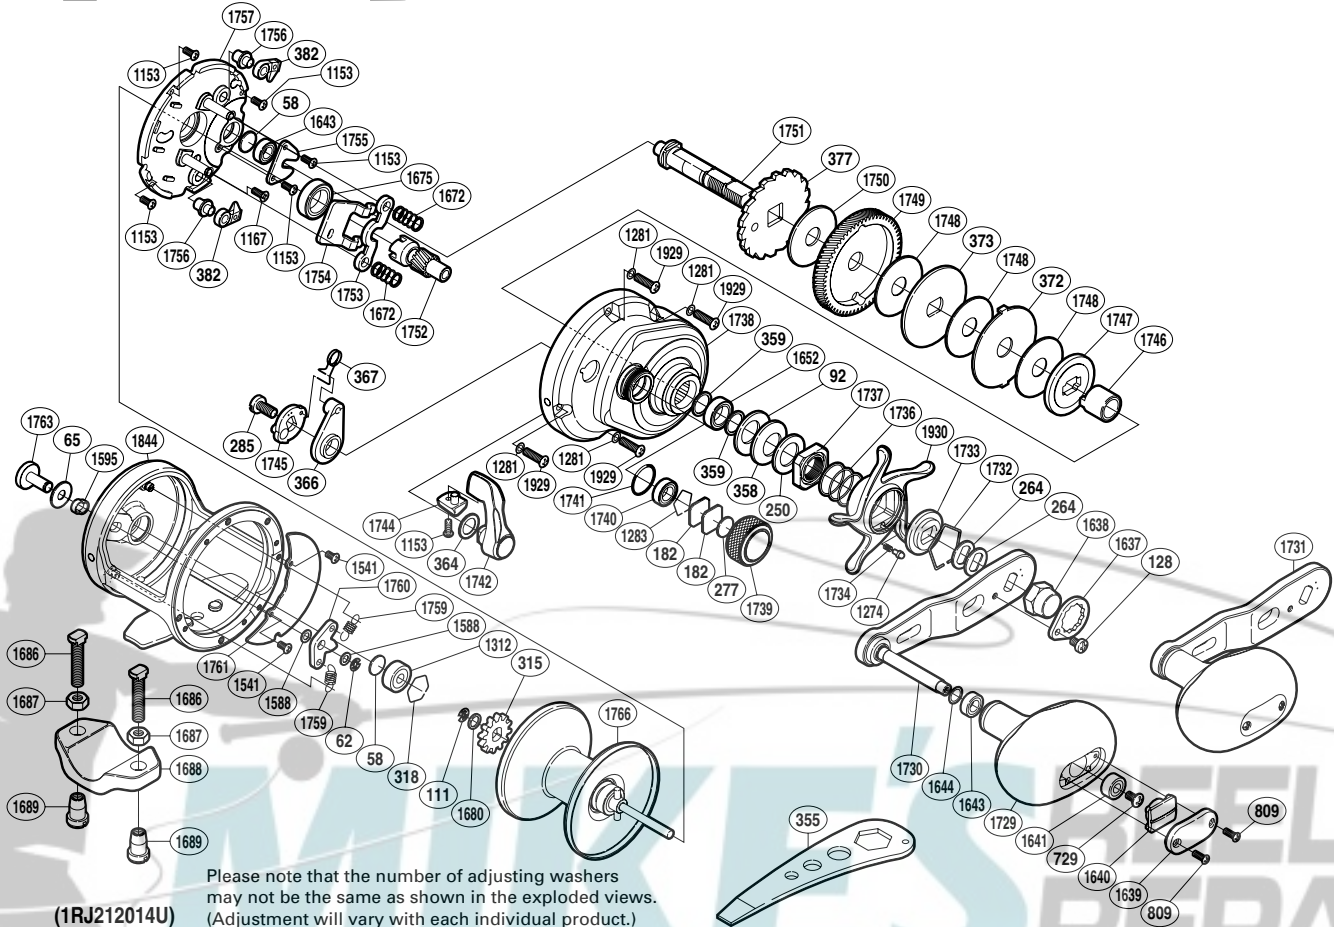

SHIMANO

TRINIDAD SA-RB

TN-14A

Please note that the number of adjusting washers may not be the same as shown in the exploded views. (Adjustment will vary with each individual product.)

(1RJ212014U)

Part No.	Description	Part No.	Description	Part No.	Description
TGT0058	Spacer B	TGT1312	Ball Bearing	TGT1745	Clutch Cam
TGT0062	E Lock	TGT1541	Screw	TGT1746	Roller Clutch Inner Tube
TGT0065	Spacer	TGT1588	Spacer	TGT1747	Pressure Plate
TGT0092	Coned Disc Spring (8H)	TGT1595	Click Switch Cam	TGT1748	Drag Washer
TGT0111	E Lock	TGT1637	Handle Nut Plate	TGT1749	Drive Gear
TGT0128	Screw	TGT1638	Handle Nut	TGT1750	Drag Washer
TGT0182	Cast Control Spacer	TGT1639	Handle Knob I.D. Plate	TGT1751	Drive Shaft
TGT0250	Star Drag Washer	TGT1640	Handle Knob Seal	TGT1752	Pinion Gear
TGT0264	Drive Shaft Shield	TGT1641	Ball Bearing	TGT1753	Yoke
TGT0277	Cast Control Spacer	TGT1643	Ball Bearing	TGT1754	Clutch Plate
TGT0285	Screw	TGT1644	Washer	TGT1755	Drive Shaft Retainer
TGT0315	Click Gear	TGT1652	Ball Bearing	TGT1756	Anti-Reverse Pawl Pin
TGT0318	Bearing Retainer	TGT1672	Yoke Spring	TGT1757	Set Plate
TGT0358	Coned Disc Spring (8L)	TGT1675	Ball Bearing	TGT1759	Click Pawl Spring
TGT0359	Bearing Thrust Washer	TGT1680	Washer	TGT1760	Click Pawl
TGT0364	Smoother	TGT1729	Handle Knob	TGT1761	Set Plate Sticker
TGT0366	Eccentric Cam Bushing	TGT1730	Handle Shank Assembly	TGT1763	Click Button
TGT0367	Clutch Spring	TGT1731	Handle Assembly	TGT1766	Spool Assembly
TGT0372	Eared Washer	TGT1732	Click Plate Retainer	TGT1844	One-Piece Frame
TGT0373	Key Washer	TGT1733	Star Drag Click Plate	TGT1929	Screw
TGT0377	Anti-Reverse Ratchet	TGT1734	Click Spring	TGT1930	Star Drag
TGT0382	Anti-Reverse Pawl	TGT1736	Star Drag Spring		
TGT0729	Screw	TGT1737	Star Drag Nut		
TGT0809	Screw	TGT1738	Right Side Plate	TGT1686	Rod Clamp Bolt (accessory)
TGT1153	Screw	TGT1739	Cast Control Cap	TGT1687	Rod Clamp Nut B (accessory)
TGT1167	Screw	TGT1740	Ball Bearing	TGT1688	Rod Clamp (accessory)
TGT1274	Click Pin	TGT1741	O Ring	TGT1689	Rod Clamp Nut A (accessory)
TGT1281	Washer	TGT1742	Clutch Lever		
TGT1283	Bearing Retainer	TGT1744	Clutch Lever Protector	TGT0355	Wrench (accessory)