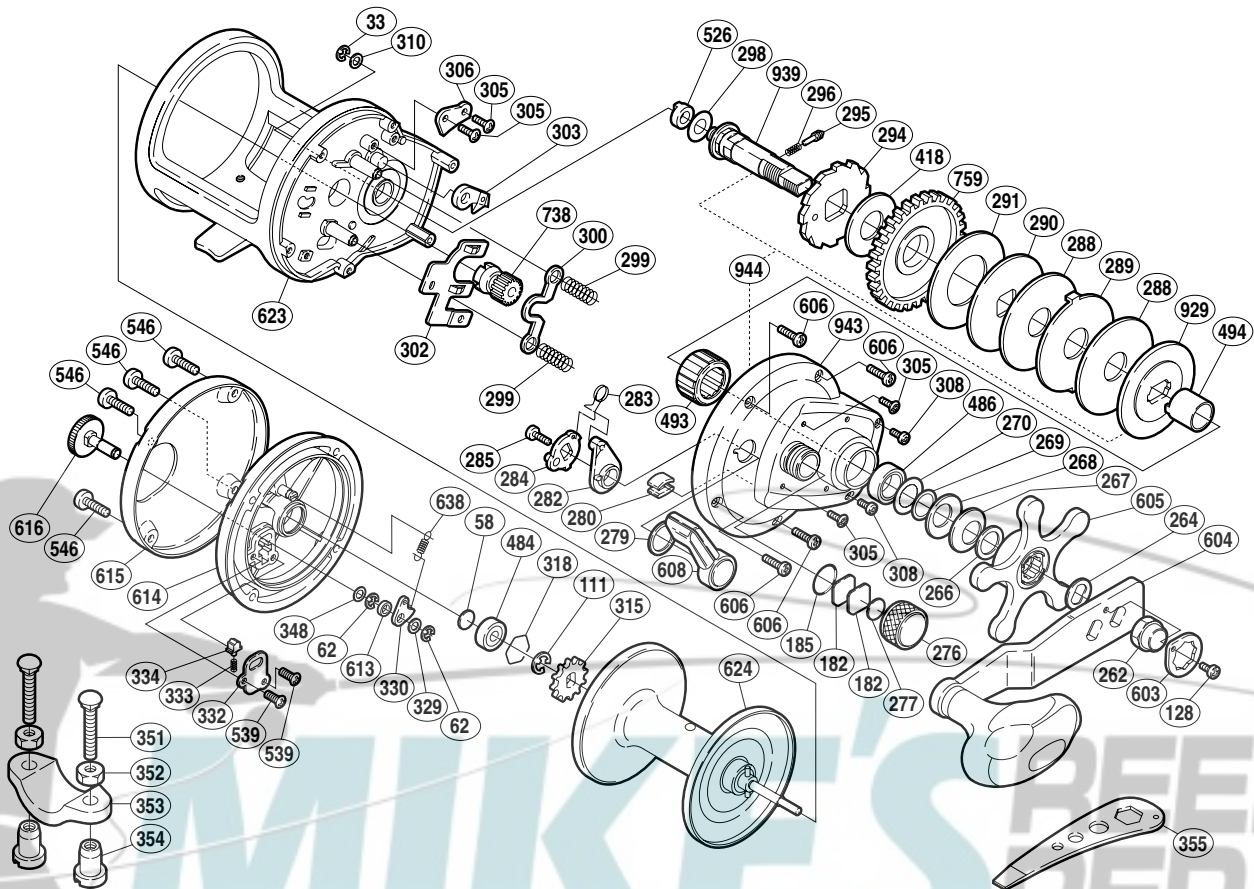

## TOR-30

Part No.	Description	Part No.	Description	Part No.	Description
TGT0033	Drive Shaft Retainer	TGT0295	Click Pin	TGT0603	Handle Nut Plate
TGT0058	Spacer "B"	TGT0296	Click Spring	TGT0604	Handle Assembly
TGT0062	Click Pawl Retainer	TGT0298	Drive Shaft Washer (B)	TGT0605	Star Drag
TGT0111	Click Gear Retainer	TGT0299	Yoke Spring	TGT0606	Right Side Plate Screw (A)
TGT0128	Handle Nut Plate Screw	TGT0300	Yoke	TGT0608	Clutch Lever
TGT0182	Cast Control Spacer (A)	TGT0302	Yoke Plate	TGT0613	Click Pawl Spacer
TGT0185	"O" Ring	TGT0303	Anti-Reverse Pawl	TGT0614	Left Side Plate
TGT0262	Handle Nut	TGT0305	Multi-Purpose Screw	TGT0615	Left Side Plate Cover
TGT0264	Drive Shaft Shield	TGT0306	Anti-Reverse Pawl Keeper	TGT0616	Click Button
TGT0266	Star Drag Washer	TGT0308	Right Side Plate Screw (D)	TGT0623	One-Piece Frame
TGT0267	Drag Spring Washer (9L)	TGT0310	Drive Shaft Washer (A)	TGT0624	Spool Assembly
TGT0268	Drag Spring Washer (9H)	TGT0315	Click Gear	TGT0638	Click Pawl Spring
TGT0269	Bearing Thrust Washer	TGT0318	Bearing Retainer	TGT0738	Pinion Gear
TGT0270	Bearing Seal	TGT0329	Spacer (B)	TGT0759	Drive Gear
TGT0276	Cast Control Cap	TGT0330	Click Pawl	TGT0929	Key Washer
TGT0277	Cast Control Spacer (B)	TGT0332	Click Spring Retainer	TGT0939	Drive Shaft
TGT0279	Smoother	TGT0333	Click Spring	TGT0943	Right Side Plate
TGT0280	Line Clip	TGT0334	Click Spring Holder	TGT0944	Upgrade Assembly
TGT0282	Eccentric Cam Bushing	TGT0348	Spacer (C)		
TGT0283	Clutch Spring	TGT0418	Drag Washer (A)		
TGT0284	Clutch Cam	TGT0484	Ball Bearing		
TGT0285	Clutch Lever Screw	TGT0486	Ball Bearing	TGT0351	Rod Clamp Bolt (accessory)
TGT0288	Drag Washer (D)	TGT0493	Roller Clutch Bearing	TGT0352	Rod Clamp Nut (B) (accessory)
TGT0289	Eared Washer (E)	TGT0494	Roller Clutch Inner Tube	TGT0353	Rod Clamp (accessory)
TGT0290	Key Washer (C)	TGT0526	Drive Shaft Bushing	TGT0354	Rod Clamp Nut (A) (accessory)
TGT0291	Drag Washer (B)	TGT0539	Click Spring Retainer Screw		
TGT0294	Anti-Reverse Ratchet	TGT0546	Left Side Plate Screw	TGT0355	Wrench (accessory)