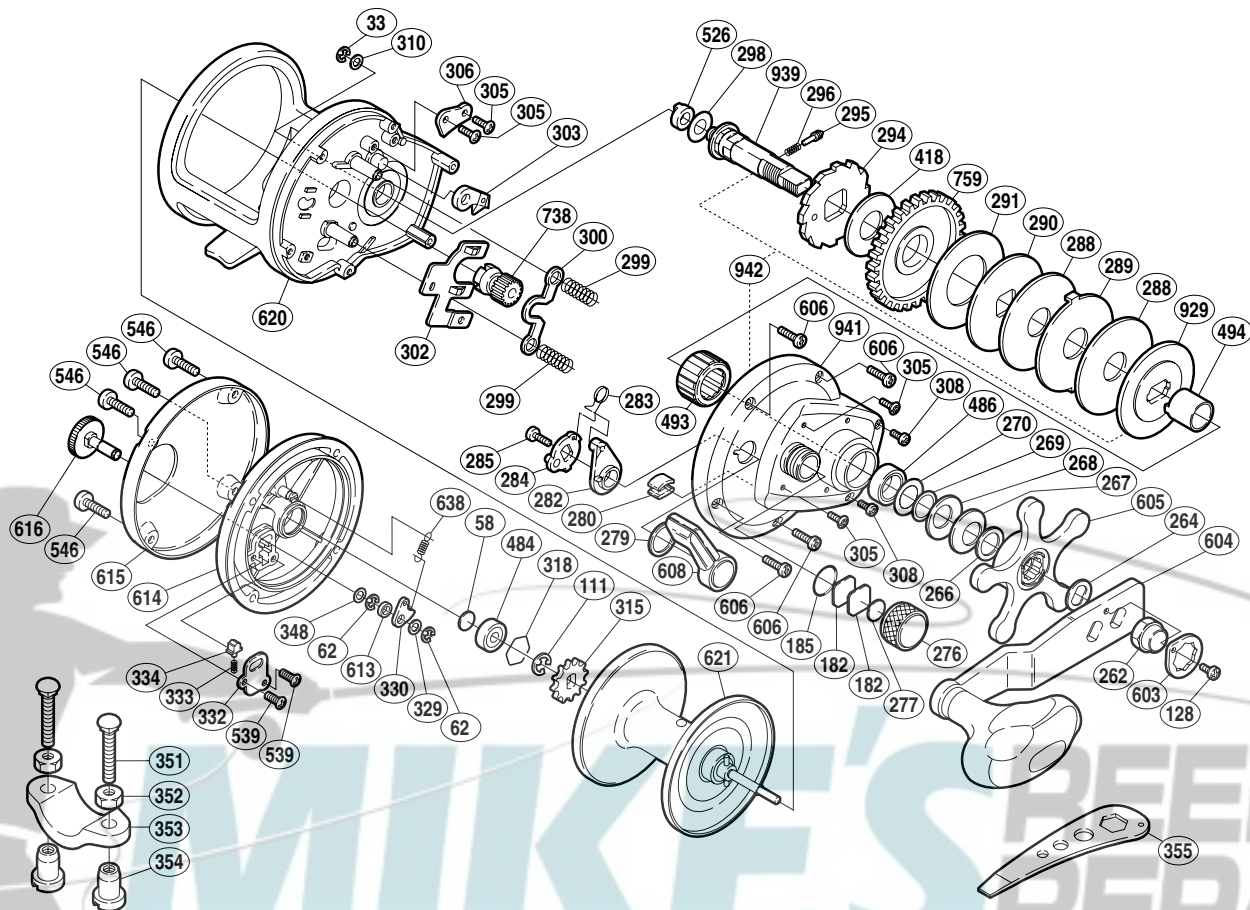

## TOR-20

Part No.	Description	Part No.	Description	Part No.	Description
TGT0033	Drive Shaft Retainer	TGT0295	Click Pin	TGT0603	Handle Nut Plate
TGT0058	Spacer "B"	TGT0296	Click Spring	TGT0604	Handle Assembly
TGT0062	Click Pawl Retainer	TGT0298	Drive Shaft Washer (B)	TGT0605	Star Drag
TGT0111	Click Gear Retainer	TGT0299	Yoke Spring	TGT0606	Right Side Plate Screw (A)
TGT0128	Handle Nut Plate Screw	TGT0300	Yoke	TGT0608	Clutch Lever
TGT0182	Cast Control Spacer (A)	TGT0302	Yoke Plate	TGT0613	Click Pawl Spacer
TGT0185	"O" Ring	TGT0303	Anti-Reverse Pawl	TGT0614	Left Side Plate
TGT0262	Handle Nut	TGT0305	Multi-Purpose Screw	TGT0615	Left Side Plate Cover
TGT0264	Drive Shaft Shield	TGT0306	Anti-Reverse Pawl Keeper	TGT0616	Click Button
TGT0266	Star Drag Washer	TGT0308	Right Side Plate Screw (D)	TGT0620	One-Piece Frame
TGT0267	Drag Spring Washer (9L)	TGT0310	Drive Shaft Washer (A)	TGT0621	Spool Assembly
TGT0268	Drag Spring Washer (9H)	TGT0315	Click Gear	TGT0638	Click Pawl Spring
TGT0269	Bearing Thrust Washer	TGT0318	Bearing Retainer	TGT0738	Pinion Gear
TGT0270	Bearing Seal	TGT0329	Spacer (B)	TGT0759	Drive Gear
TGT0276	Cast Control Cap	TGT0330	Click Pawl	TGT0929	Key Washer
TGT0277	Cast Control Spacer (B)	TGT0332	Click Spring Retainer	TGT0939	Drive Shaft
TGT0279	Smoother	TGT0333	Click Spring	TGT0941	Right Side Plate
TGT0280	Line Clip	TGT0334	Click Spring Holder	TGT0942	Upgrade Assembly
TGT0282	Eccentric Cam Bushing	TGT0348	Spacer (C)		
TGT0283	Clutch Spring	TGT0418	Drag Washer (A)		
TGT0284	Clutch Cam	TGT0484	Ball Bearing		
TGT0285	Clutch Lever Screw	TGT0486	Ball Bearing	TGT0351	Rod Clamp Bolt (accessory)
TGT0288	Drag Washer (D)	TGT0493	Roller Clutch Bearing	TGT0352	Rod Clamp Nut (B) (accessory)
TGT0289	Eared Washer (E)	TGT0494	Roller Clutch Inner Tube	TGT0353	Rod Clamp (accessory)
TGT0290	Key Washer (C)	TGT0526	Drive Shaft Bushing	TGT0354	Rod Clamp Nut (A) (accessory)
TGT0291	Drag Washer (B)	TGT0539	Click Spring Retainer Screw		
TGT0294	Anti-Reverse Ratchet	TGT0546	Left Side Plate Screw	TGT0355	Wrench (accessory)