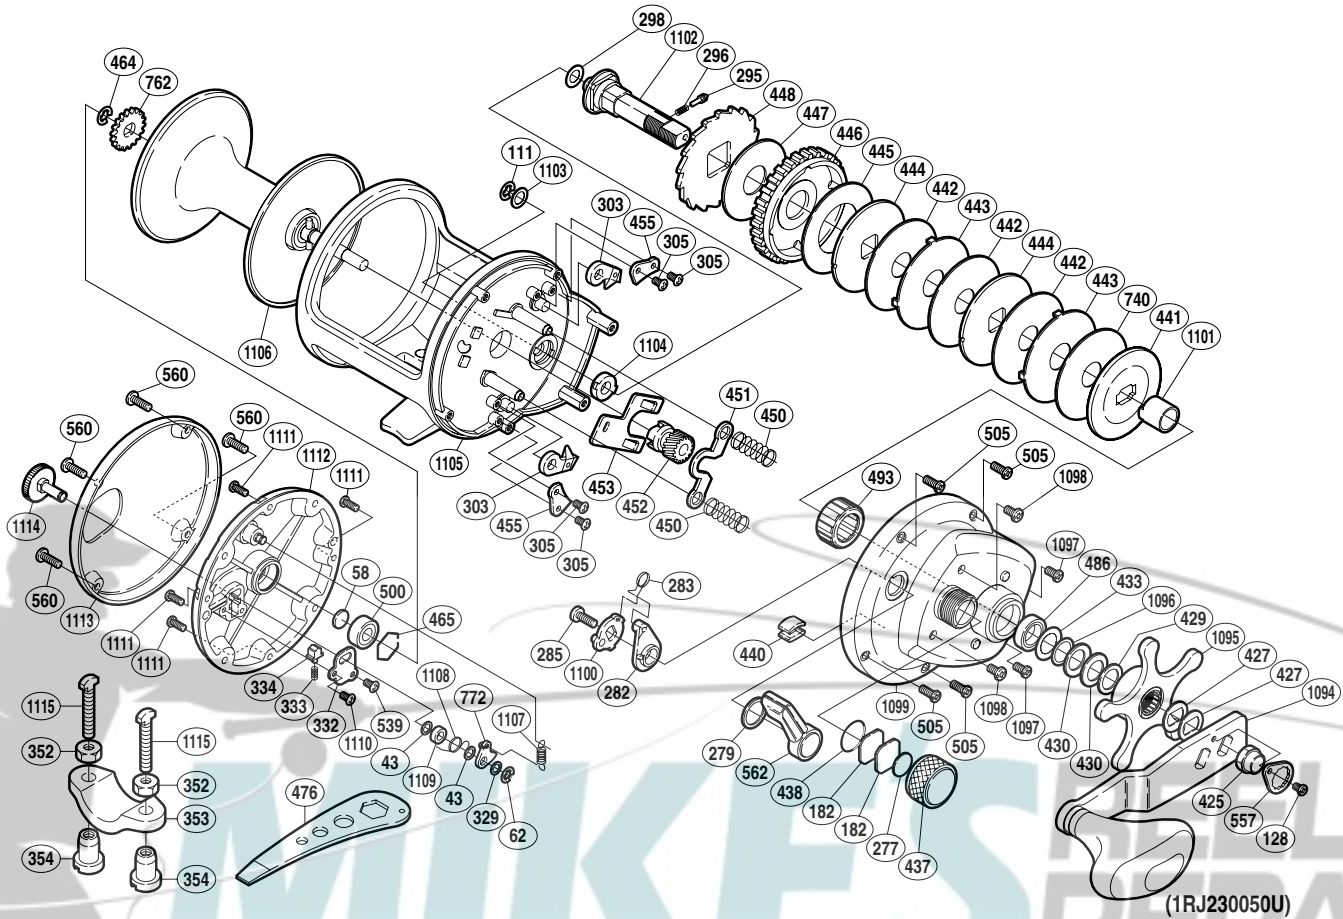

## TORIUM A-RB

## TOR-50

Part No.	Description	Part No.	Description	Part No.	Description
TGT0043	Spacer	TGT0441	Key Washer	TGT1096	Washer
TGT0058	Spacer B	TGT0442	Drag Washer	TGT1097	Screw
TGT0062	E Lock	TGT0443	Eared Washer	TGT1098	Screw
TGT0111	E Lock	TGT0444	Key Washer	TGT1099	Right Side Plate
TGT0128	Screw	TGT0445	Drag Washer	TGT1100	Clutch Cam
TGT0182	Cast Control Spacer	TGT0446	Drive Gear	TGT1101	Roller Clutch Inner Tube
TGT0277	Cast Control Spacer	TGT0447	Drag Washer	TGT1102	Drive Shaft
TGT0279	Smoother	TGT0448	Anti-Reverse Ratchet	TGT1103	Washer
TGT0282	Eccentric Cam Bushing	TGT0450	Yoke Spring	TGT1104	Bushing
TGT0283	Clutch Spring	TGT0451	Yoke	TGT1105	One-Piece Frame
TGT0285	Screw	TGT0452	Pinion Gear	TGT1106	Spool Assembly
TGT0295	Click Pin	TGT0453	Yoke Plate	TGT1107	Click Pawl Spring
TGT0296	Click Spring	TGT0455	Anti-Reverse Pawl Keeper	TGT1108	Click Force Spring
TGT0298	Washer	TGT0464	E Lock	TGT1109	Click Pawl Spacer
TGT0303	Anti-Reverse Pawl	TGT0465	Bearing Retainer	TGT1110	Screw
TGT0305	Screw	TGT0486	Ball Bearing	TGT1111	Screw
TGT0329	Spacer	TGT0493	Roller Clutch Bearing	TGT1112	Left Side Plate
TGT0332	Click Spring Retainer	TGT0500	Ball Bearing	TGT1113	Left Side Plate Cover
TGT0333	Click Spring	TGT0505	Screw	TGT1114	Click Button
TGT0334	Click Spring Holder	TGT0539	Screw		
TGT0425	Handle Nut	TGT0557	Handle Nut Plate		
TGT0427	Drive Shaft Shield	TGT0560	Screw		
TGT0429	Star Drag Washer	TGT0562	Clutch Lever	TGT0352	Rod Clamp Nut B (accessory)
TGT0430	Corned Disc Spring (10L)	TGT0740	Drag Washer	TGT0353	Rod Clamp (accessory)
TGT0433	Bearing Seal	TGT0762	Click Gear	TGT0354	Rod Clamp Nut A (accessory)
TGT0437	Cast Control Cap	TGT0772	Click Pawl	TGT1115	Rod Clamp Bolt (accessory)
TGT0438	O Ring	TGT1094	Handle Assembly		
TGT0440	Line Clip	TGT1095	Star Drag	TGT0476	Wrench (accessory)