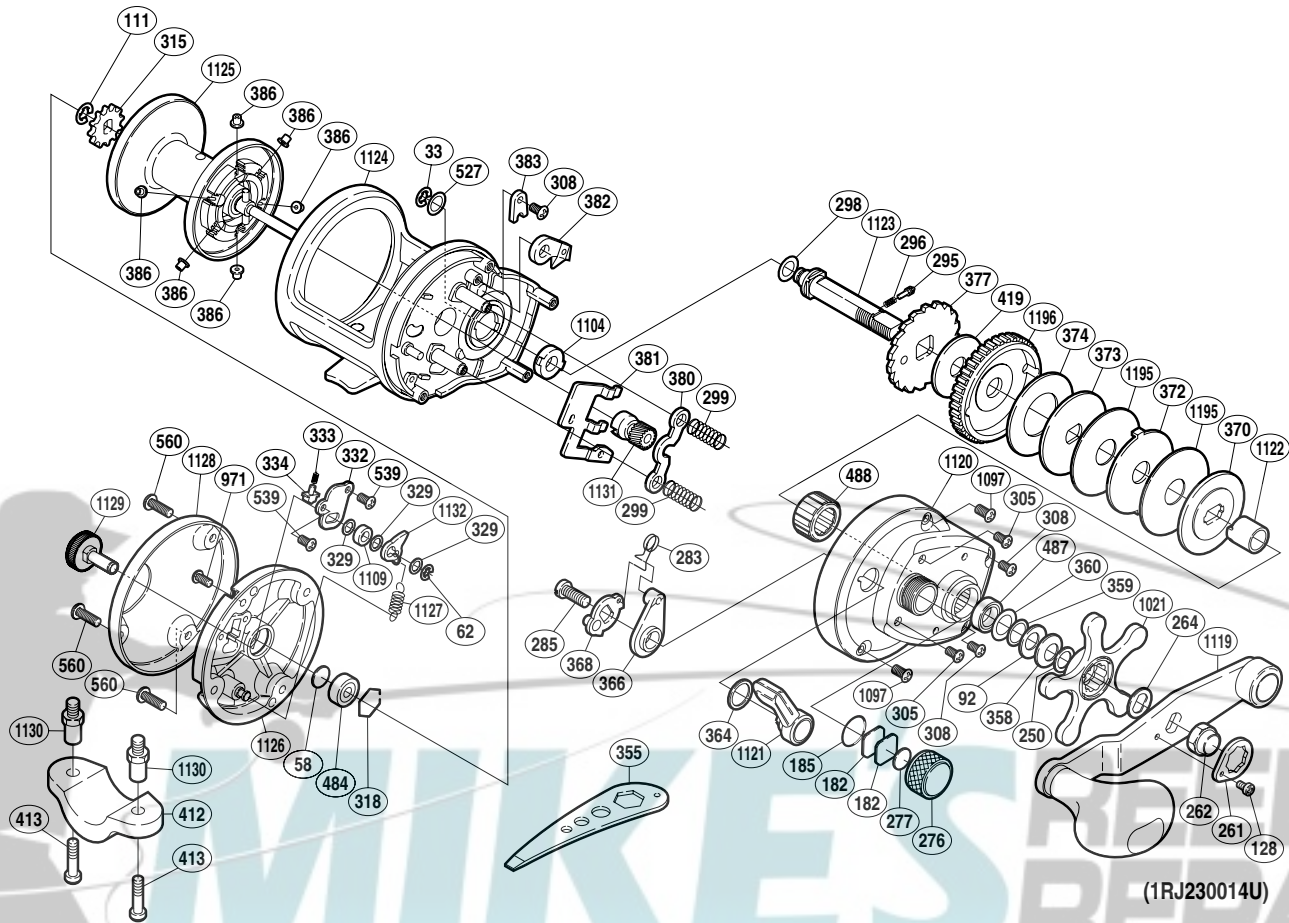

SHIMANO

TORIUM

TOR-14

Part No.	Description	Part No.	Description	Part No.	Description
TGT0033	E Lock	TGT0333	Click Spring	TGT1021	Star Drag
TGT0058	Spacer B	TGT0334	Click Spring Holder	TGT1097	Screw
TGT0062	E Lock	TGT0358	Corned Disc Spring (8L)	TGT1104	Bushing
TGT0092	Corned Disc Spring (8H)	TGT0359	Bearing Thrust Washer	TGT1109	Click Pawl Spacer
TGT0111	E Lock	TGT0360	Bearing Seal	TGT1119	Handle Assembly
TGT0128	Screw	TGT0364	Smoother	TGT1120	Right Side Plate
TGT0182	Cast Control Spacer	TGT0366	Eccentric Cam Bushing	TGT1121	Clutch Lever
TGT0185	O Ring	TGT0368	Clutch Cam	TGT1122	Roller Clutch Inner Tube
TGT0250	Star Drag Washer	TGT0370	Key Washer	TGT1123	Drive Shaft
TGT0261	Handle Nut Plate	TGT0372	Eared Washer	TGT1124	One-Piece Frame
TGT0262	Handle Nut	TGT0373	Key Washer	TGT1125	Spool Assembly
TGT0264	Drive Shaft Shield	TGT0374	Drag Washer	TGT1126	Left Side Plate
TGT0276	Cast Control Cap	TGT0377	Anti-Reverse Ratchet	TGT1127	Click Pawl Spring
TGT0277	Cast Control Spacer	TGT0380	Yoke	TGT1128	Left Side Plate Cover
TGT0283	Clutch Spring	TGT0381	Yoke Plate	TGT1129	Click Button
TGT0285	Screw	TGT0382	Anti-Reverse Pawl	TGT1131	Pinion Gear
TGT0295	Click Pin	TGT0383	Anti-Reverse Pawl Keeper	TGT1132	Click Pawl
TGT0296	Click Spring	TGT0386	Brake Collar	TGT1195	Drag Washer
TGT0298	Washer	TGT0419	Drag Washer	TGT1196	Drive Gear
TGT0299	Yoke Spring	TGT0484	Ball Bearing		
TGT0305	Screw	TGT0487	Ball Bearing		
TGT0308	Screw	TGT0488	Roller Clutch Bearing	TGT0412	Rod Clamp (accessory)
TGT0315	Click Gear	TGT0527	Washer	TGT0413	Rod Clamp Bolt (accessory)
TGT0318	Bearing Retainer	TGT0539	Screw	TGT1130	Rod Clamp Nut (accessory)
TGT0329	Spacer	TGT0560	Screw		
TGT0332	Click Spring Retainer	TGT0971	Screw	TGT0355	Wrench (accessory)