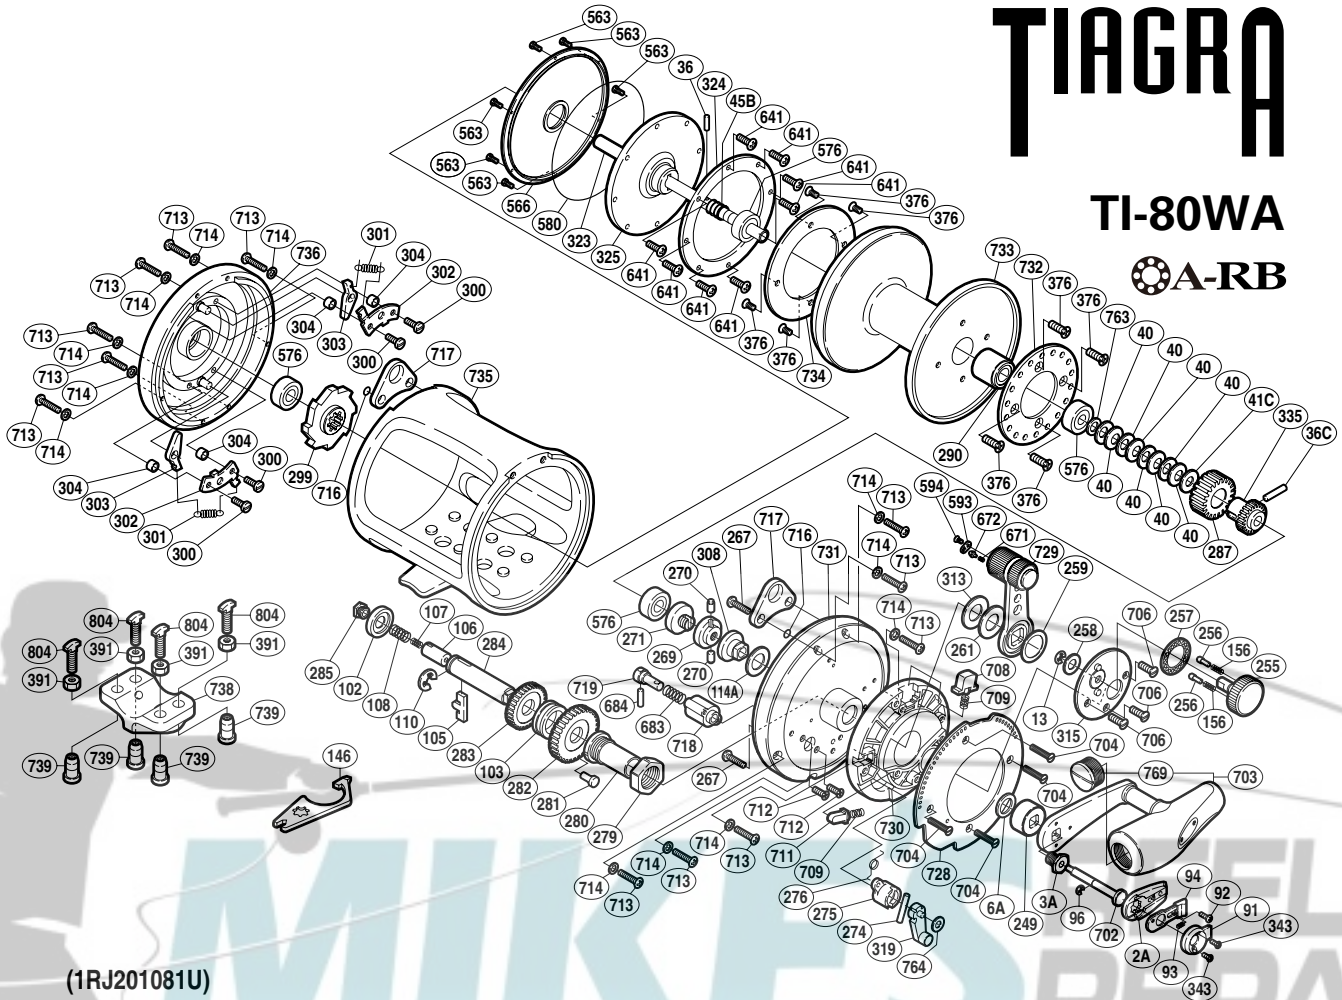

# TIAGRA

TI-80WA

⊙A-RB

(1RJ201081U)

Part No.	Description	Part No.	Description	Part No.	Description
TT 0002A	Handle Bolt Plate	TT 0276	Cross Pin Support Spring	TT 0684	Plunger Cross Pin A
TT 0003A	Handle Bolt	TT 0279	Holder Nut	TT 0702	Push Low Button Shaft
TT 0006A	Drive Shaft Washer	TT 0280	Drive Shaft Holder	TT 0703	Handle Assembly
TT 0013	C Lock	TT 0281	Lock Pin	TT 0704	Screw
TT 0036	Cross Pin A	TT 0282	Drive Gear A	TT 0706	Screw
TT 0036C	Cross Pin B	TT 0283	Drive Gear B	TT 0708	Strike Stop
TT 0040	Pre-Load Spring	TT 0284	Drive Shaft	TT 0709	Pressure Spring
TT 0041C	Pre-Load Washer	TT 0285	Drive Shaft Screw	TT 0711	Free Spool Detent
TT 0045B	Pressure Plate Spring	TT 0287	Pinion Gear B	TT 0712	Screw
TT 0091	Push Button Shield	TT 0290	Piston Assembly	TT 0713	Screw
TT 0092	Screw	TT 0299	Anti-Reverse Ratchet	TT 0714	Washer
TT 0093	Slide Plate Spring	TT 0300	Screw	TT 0716	O Ring
TT 0094	Slide Plate	TT 0301	Dog Spring	TT 0717	Harness Lug
TT 0096	E Lock	TT 0302	Set Plate	TT 0718	Plunger Holder
TT 0102	Friction Washer A	TT 0303	Dog	TT 0719	Alert Plunger
TT 0103	Friction Washer B	TT 0304	Set Plate Support	TT 0728	Lever Quadrant
TT 0105	Gear Select Cross Bar	TT 0308	Lever Shaft Body	TT 0729	Drag Control Lever
TT 0106	Cross Bar Stop	TT 0313	Lever Thrust Ring	TT 0730	Right Side Plate B
TT 0107	Drive Shaft Spring B	TT 0315	Lever Hub Cover	TT 0731	Right Side Plate A
TT 0108	Drive Shaft Spring	TT 0319	Strike Alert Lever	TT 0732	Alert Ratchet
TT 0110	E Lock	TT 0323	Main Shaft	TT 0733	Spool
TT 0114A	Washer	TT 0324	Drag Washer	TT 0734	Drag Plate
TT 0156	Friction Shoe Spring	TT 0325	Pressure Plate	TT 0735	One-Piece Frame
TT 0249	Drive Shaft Shield	TT 0335	Pinion Gear A	TT 0736	Left Side Plate
TT 0255	Pre-Program Dial	TT 0343	Screw	TT 0763	Bearing Thrust Washer
TT 0256	Dial Click Shoe	TT 0376	Screw	TT 0764	Spacer
TT 0257	Dial Click	TT 0563	Screw	TT 0769	Handle Knob Bushing
TT 0258	Washer	TT 0566	Cooling Shield		
TT 0259	Lever Thrust Ring	TT 0576	Ball Bearing		
TT 0261	Lever Thrust Ring	TT 0580	O Ring		
TT 0267	Screw	TT 0593	Lever Click Cover	TT 0391	Rod Clamp Nut B (accessory)
TT 0269	Pre-Program Key	TT 0594	Screw	TT 0738	Rod Clamp (accessory)
TT 0270	Pre-Program Key Pin	TT 0641	Screw	TT 0739	Rod Clamp Nut A (accessory)
TT 0271	Pre-Program Screw	TT 0671	Lever Click Shoe	TT 0804	Rod Clamp Bolt (accessory)
TT 0274	Plunger Cross Pin B	TT 0672	Liver Click		
TT 0275	Plunger Cross Pin Support	TT 0683	Click Spring	TT 0146	Wrench (accessory)