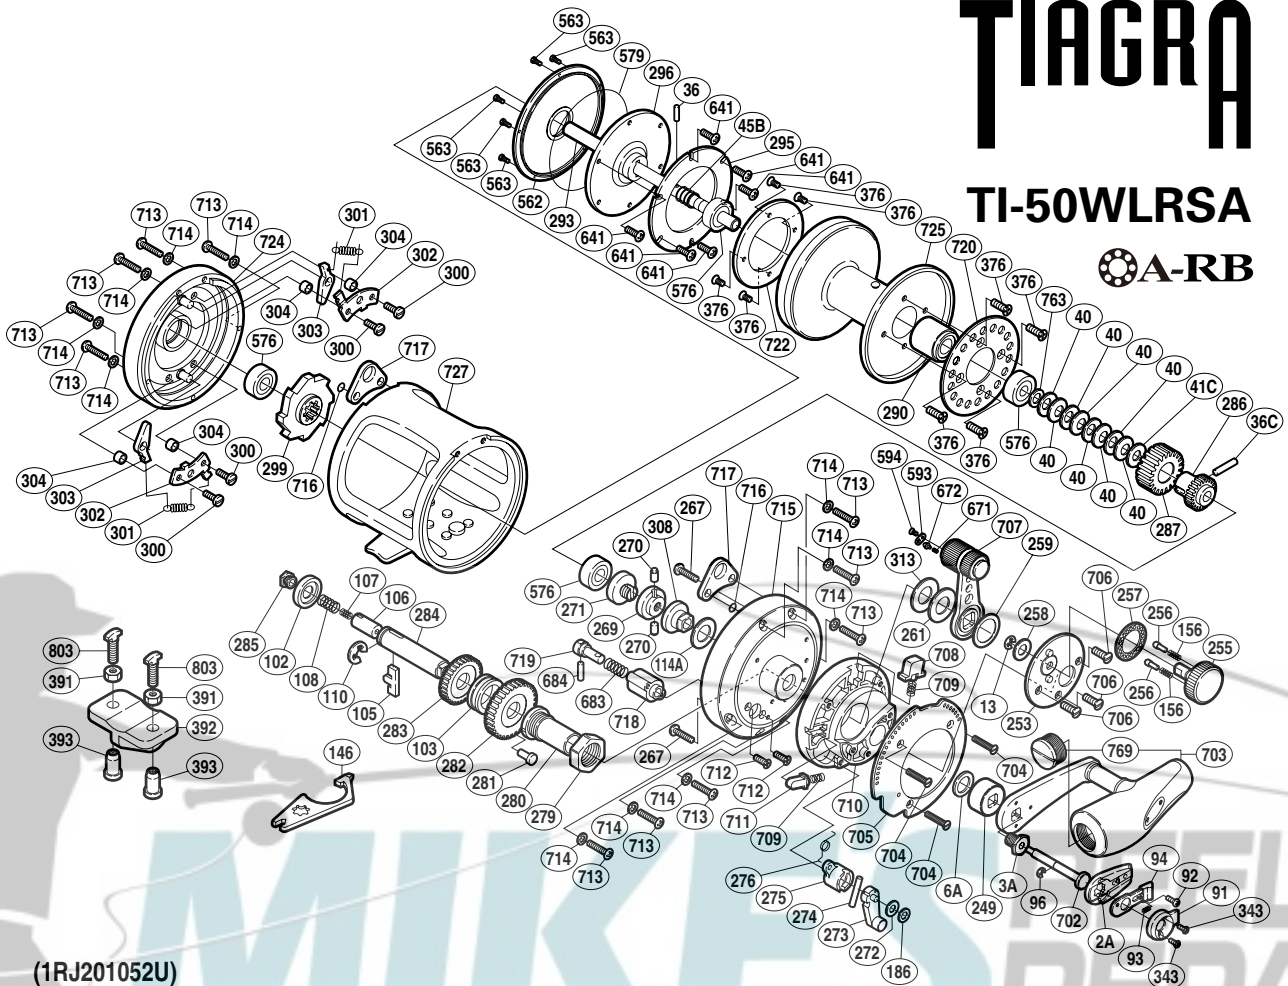

SHIMANO

TIAGRA

TI-50WLRSA

(1RJ201052U)

Part No.	Description	Part No.	Description	Part No.	Description
TT 0002A	Handle Bolt Plate	TT 0272	Spacer	TT 0672	Liver Click
TT 0003A	Handle Bolt	TT 0273	Strike Alert Lever	TT 0683	Click Spring
TT 0006A	Drive Shaft Washer	TT 0274	Plunger Cross Pin B	TT 0684	Plunger Cross Pin A
TT 0013	C Lock	TT 0275	Plunger Cross Pin Support	TT 0702	Push Low Button Shaft
TT 0036	Cross Pin A	TT 0276	Cross Pin Support Spring	TT 0703	Handle Assembly
TT 0036C	Cross Pin B	TT 0279	Holder Nut	TT 0704	Screw
TT 0040	Pre-Load Spring	TT 0280	Drive Shaft Holder	TT 0705	Lever Quadrant
TT 0041C	Pre-Load Washer	TT 0281	Lock Pin	TT 0706	Screw
TT 0045B	Pressure Plate Spring	TT 0282	Drive Gear A	TT 0707	Drag Control Lever
TT 0091	Push Button Shield	TT 0283	Drive Gear B	TT 0708	Strike Stop
TT 0092	Screw	TT 0284	Drive Shaft	TT 0709	Pressure Spring
TT 0093	Slide Plate Spring	TT 0285	Drive Shaft Screw	TT 0710	Right Side Plate B
TT 0094	Slide Plate	TT 0286	Pinion Gear A	TT 0711	Free Spool Detent
TT 0096	E Lock	TT 0287	Pinion Gear B	TT 0712	Screw
TT 0102	Friction Washer A	TT 0290	Piston Assembly	TT 0713	Screw
TT 0103	Friction Washer B	TT 0293	Main Shaft	TT 0714	Washer
TT 0105	Gear Select Cross Bar	TT 0295	Drag Washer	TT 0715	Right Side Plate A
TT 0106	Cross Bar Stop	TT 0296	Pressure Plate	TT 0716	O Ring
TT 0107	Drive Shaft Spring B	TT 0299	Anti-Reverse Ratchet	TT 0717	Harness Lug
TT 0108	Drive Shaft Spring	TT 0300	Screw	TT 0718	Plunger Holder
TT 0110	E Lock	TT 0301	Dog Spring	TT 0719	Alert Plunger
TT 0114A	Washer	TT 0302	Set Plate	TT 0720	Alert Ratchet
TT 0156	Friction Shoe Spring	TT 0303	Dog	TT 0722	Drag Plate
TT 0186	Spacer	TT 0304	Set Plate Support	TT 0724	Left Side Plate
TT 0249	Drive Shaft Shield	TT 0308	Lever Shaft Body	TT 0725	Spool
TT 0253	Lever Hub Cover	TT 0313	Lever Thrust Ring	TT 0727	One-Piece Frame
TT 0255	Pre-Program Dial	TT 0343	Screw	TT 0763	Bearing Thrust Washer
TT 0256	Dial Click Shoe	TT 0376	Screw	TT 0769	Handle Knob Bushing
TT 0257	Dial Click	TT 0562	Cooling Shield		
TT 0258	Washer	TT 0563	Screw		
TT 0259	Lever Thrust Ring	TT 0576	Ball Bearing	TT 0391	Rod Clamp Nut B (accessory)
TT 0261	Lever Thrust Ring	TT 0579	O Ring	TT 0392	Rod Clamp (accessory)
TT 0267	Screw	TT 0593	Lever Click Cover	TT 0393	Rod Clamp Nut A (accessory)
TT 0269	Pre-Program Key	TT 0594	Screw	TT 0803	Rod Clamp Bolt (accessory)
TT 0270	Pre-Program Key Pin	TT 0641	Screw		
TT 0271	Pre-Program Screw	TT 0671	Lever Click Shoe	TT 0146	Wrench (accessory)