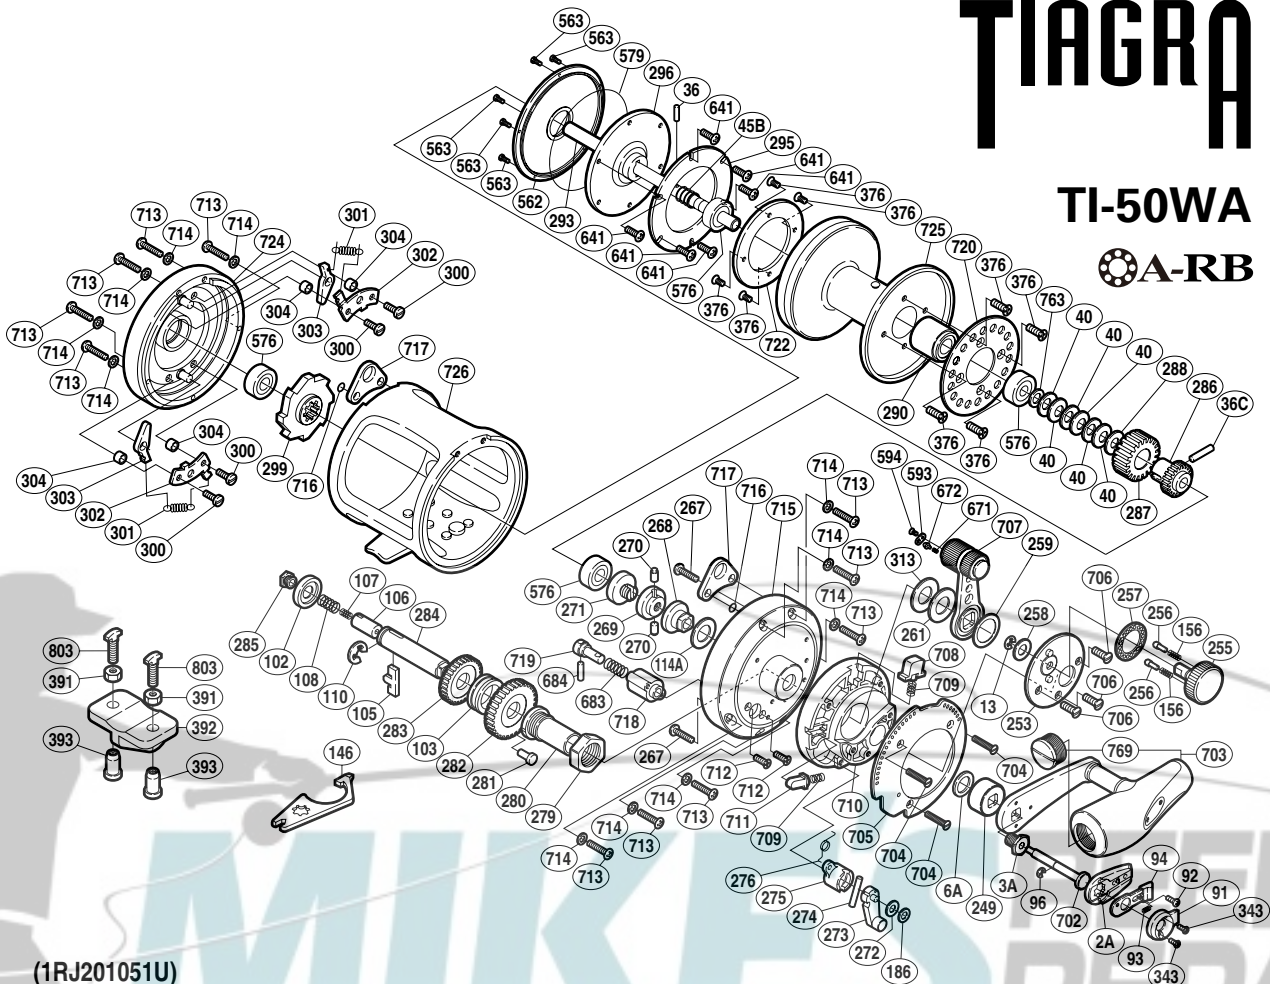

SHIMANO

TIAGRA

TI-50WA

A-RB

(1RJ201051U)

Part No.	Description	Part No.	Description	Part No.	Description
TT 0002A	Handle Bolt Plate	TT 0272	Spacer	TT 0672	Liver Click
TT 0003A	Handle Bolt	TT 0273	Strike Alert Lever	TT 0683	Click Spring
TT 0006A	Drive Shaft Washer	TT 0274	Plunger Cross Pin B	TT 0684	Plunger Cross Pin A
TT 0013	C Lock	TT 0275	Plunger Cross Pin Support	TT 0702	Push Low Button Shaft
TT 0036	Cross Pin A	TT 0276	Cross Pin Support Spring	TT 0703	Handle Assembly
TT 0036C	Cross Pin B	TT 0279	Holder Nut	TT 0704	Screw
TT 0040	Pre-Load Spring	TT 0280	Drive Shaft Holder	TT 0705	Lever Quadrant
TT 0045B	Pressure Plate Spring	TT 0281	Lock Pin	TT 0706	Screw
TT 0091	Push Button Shield	TT 0282	Drive Gear A	TT 0707	Drag Control Lever
TT 0092	Screw	TT 0283	Drive Gear B	TT 0708	Strike Stop
TT 0093	Slide Plate Spring	TT 0284	Drive Shaft	TT 0709	Pressure Spring
TT 0094	Slide Plate	TT 0285	Drive Shaft Screw	TT 0710	Right Side Plate B
TT 0096	E Lock	TT 0286	Pinion Gear A	TT 0711	Free Spool Detent
TT 0102	Friction Washer A	TT 0287	Pinion Gear B	TT 0712	Screw
TT 0103	Friction Washer B	TT 0288	Pre-Load Washer	TT 0713	Screw
TT 0105	Gear Select Cross Bar	TT 0290	Piston Assembly	TT 0714	Washer
TT 0106	Cross Bar Stop	TT 0293	Main Shaft	TT 0715	Right Side Plate A
TT 0107	Drive Shaft Spring B	TT 0295	Drag Washer	TT 0716	O Ring
TT 0108	Drive Shaft Spring	TT 0296	Pressure Plate	TT 0717	Harness Lug
TT 0110	E Lock	TT 0299	Anti-Reverse Ratchet	TT 0718	Plunger Holder
TT 0114A	Washer	TT 0300	Screw	TT 0719	Alert Plunger
TT 0156	Friction Shoe Spring	TT 0301	Dog Spring	TT 0720	Alert Ratchet
TT 0186	Spacer	TT 0302	Set Plate	TT 0722	Drag Plate
TT 0249	Drive Shaft Shield	TT 0303	Dog	TT 0724	Left Side Plate
TT 0253	Lever Hub Cover	TT 0304	Set Plate Support	TT 0725	Spool
TT 0255	Pre-Program Dial	TT 0313	Lever Thrust Ring	TT 0726	One-Piece Frame
TT 0256	Dial Click Shoe	TT 0343	Screw	TT 0763	Bearing Thrust Washer
TT 0257	Dial Click	TT 0376	Screw	TT 0769	Handle Knob Bushing
TT 0258	Washer	TT 0562	Cooling Shield		
TT 0259	Lever Thrust Ring	TT 0563	Screw		
TT 0261	Lever Thrust Ring	TT 0576	Ball Bearing	TT 0391	Rod Clamp Nut B (accessory)
TT 0267	Screw	TT 0579	O Ring	TT 0392	Rod Clamp (accessory)
TT 0268	Lever Shaft Body	TT 0593	Lever Click Cover	TT 0393	Rod Clamp Nut A (accessory)
TT 0269	Pre-Program Key	TT 0594	Screw	TT 0803	Rod Clamp Bolt (accessory)
TT 0270	Pre-Program Key Pin	TT 0641	Screw		
TT 0271	Pre-Program Screw	TT 0671	Lever Click Shoe	TT 0146	Wrench (accessory)