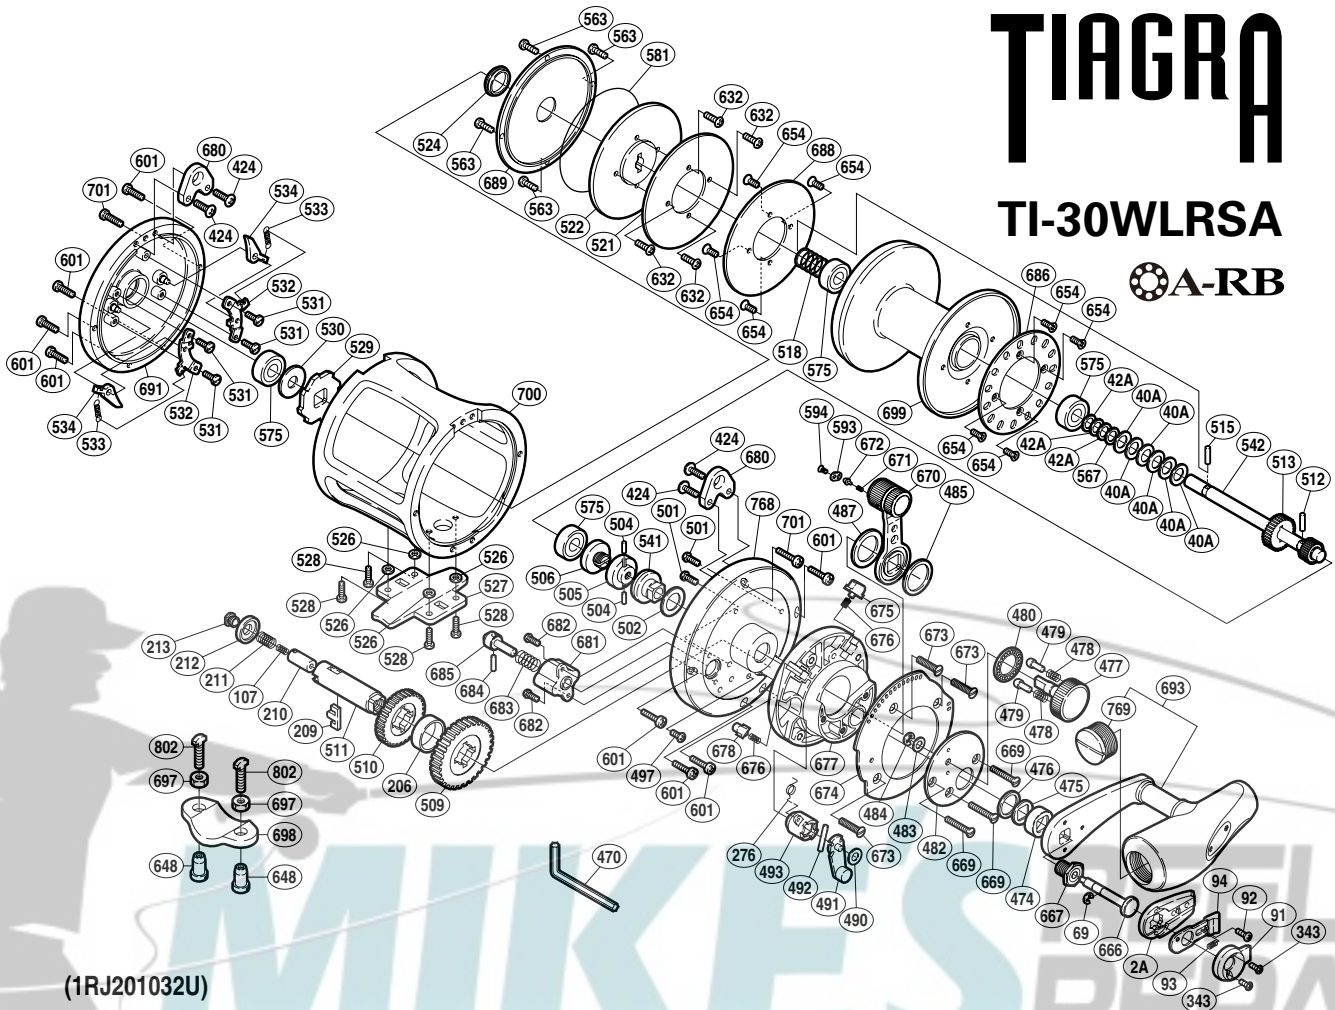

## TI-30WLRSA

(1RJ201032U)

Part No.	Description	Part No.	Description	Part No.	Description
TT 0002A	Handle Bolt Plate	TT 0501	Screw	TT 0666	Push Low Button Shaft
TT 0040A	Pre-Load Spring	TT 0502	Washer	TT 0667	Handle Bolt
TT 0042A	Bearing Thrust Washer	TT 0504	Pre-Program Key Pin	TT 0669	Screw
TT 0069	E Lock	TT 0505	Pre-Program Key	TT 0670	Drag Control Lever
TT 0091	Push Button Shield	TT 0506	Pre-Program Screw	TT 0671	Lever Click Shoe
TT 0092	Screw	TT 0509	Drive Gear A	TT 0672	Liver Click
TT 0093	Slide Plate Spring	TT 0510	Drive Gear B	TT 0673	Screw
TT 0094	Slide Plate	TT 0511	Drive Shaft	TT 0674	Lever Quadrant
TT 0107	Drive Shaft Spring B	TT 0512	Cross Pin A	TT 0675	Strike Stop
TT 0206	Friction Washer C	TT 0513	Pinion Gear B	TT 0676	Pressure Spring
TT 0209	Gear Select Cross Bar	TT 0515	Cross Pin B	TT 0677	Right Side Plate B
TT 0210	Cross Bar Stop	TT 0518	Pressure Plate Spring	TT 0678	Free Spool Detent
TT 0211	Drive Shaft Spring	TT 0521	Drag Washer	TT 0680	Harness Lug
TT 0212	Friction Washer A	TT 0522	Pressure Plate	TT 0681	Plunger Holder
TT 0213	Drive Shaft Screw	TT 0524	Waterproof Ring	TT 0682	Screw
TT 0276	Cross Pin Support Spring	TT 0526	Stand Washer	TT 0683	Click Spring
TT 0343	Screw	TT 0527	Stand	TT 0684	Plunger Cross Pin A
TT 0424	Screw	TT 0528	Screw	TT 0685	Alert Plunger
TT 0474	Drive Shaft Shield	TT 0529	Anti-Reverse Ratchet	TT 0686	Alert Ratchet
TT 0475	Drive Shaft Thrust Washer	TT 0530	Bearing Spacer	TT 0688	Drag Plate
TT 0476	Bearing Spacer	TT 0531	Screw	TT 0689	Cooling Shield
TT 0477	Pre-Program Dial	TT 0532	Set Plate	TT 0691	Left Side Plate
TT 0478	Friction Shoe Spring	TT 0533	Dog Spring	TT 0693	Handle Assembly
TT 0479	Dial Click Shoe	TT 0534	Dog	TT 0699	Spool
TT 0480	Dial Click	TT 0541	Lever Shaft Body	TT 0700	One-Piece Frame
TT 0482	Lever Hub Cover	TT 0542	Pinion Shaft	TT 0701	Screw
TT 0483	Washer	TT 0563	Screw	TT 0768	Right Side Plate A
TT 0484	E Lock	TT 0567	Bearing Thrust Washer	TT 0769	Handle Knob Bushing
TT 0485	Lever Thrust Ring	TT 0575	Ball Bearing		
TT 0487	Lever Thrust Ring	TT 0581	O Ring	TT 0648	Rod Clamp Nut A (accessory)
TT 0490	Spacer	TT 0593	Lever Click Cover	TT 0697	Rod Clamp Nut B (accessory)
TT 0491	Strike Alert Lever	TT 0594	Screw	TT 0698	Rod Clamp (accessory)
TT 0492	Plunger Cross Pin B	TT 0601	Screw	TT 0802	Rod Clamp Bolt (accessory)
TT 0493	Plunger Cross Pin Support	TT 0632	Screw		
TT 0497	Screw	TT 0654	Screw	TT 0470	Wrench (accessory)