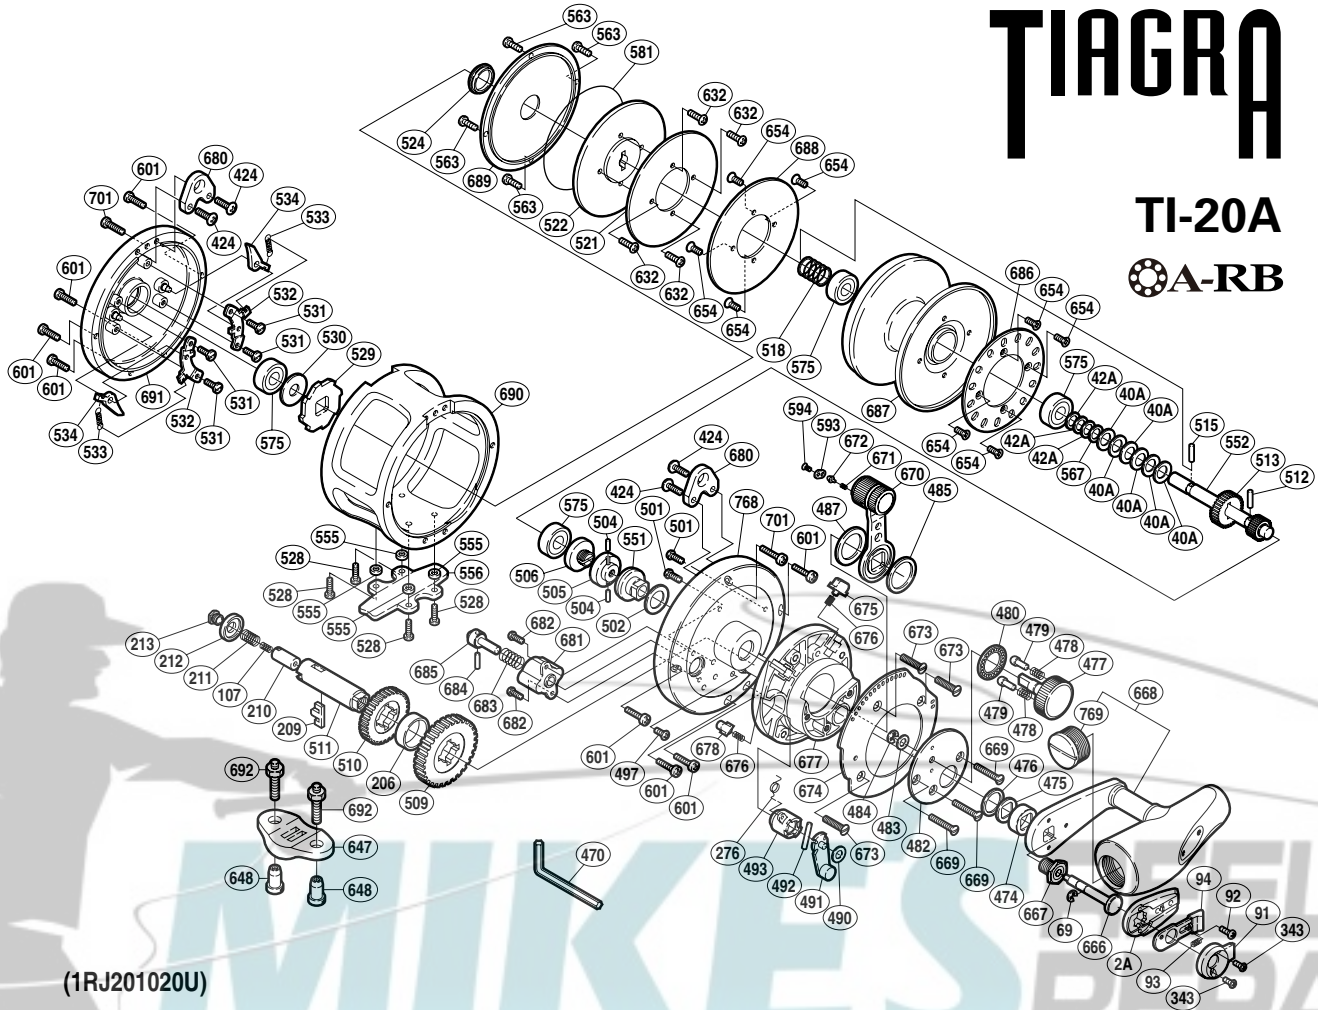

# TIAGRA

TI-20A

⊙A-RB

(1RJ201020U)

Part No.	Description	Part No.	Description	Part No.	Description
TT 0002A	Handle Bolt Plate	TT 0501	Screw	TT 0666	Push Low Button Shaft
TT 0040A	Pre-Load Spring	TT 0502	Washer	TT 0667	Handle Bolt
TT 0042A	Bearing Thrust Washer	TT 0504	Pre-Program Key Pin	TT 0668	Handle Assembly
TT 0069	E Lock	TT 0505	Pre-Program Key	TT 0669	Screw
TT 0091	Push Button Shield	TT 0506	Pre-Program Screw	TT 0670	Drag Control Lever
TT 0092	Screw	TT 0509	Drive Gear A	TT 0671	Lever Click Shoe
TT 0093	Slide Plate Spring	TT 0510	Drive Gear B	TT 0672	Liver Click
TT 0094	Slide Plate	TT 0511	Drive Shaft	TT 0673	Screw
TT 0107	Drive Shaft Spring B	TT 0512	Cross Pin A	TT 0674	Lever Quadrant
TT 0206	Friction Washer C	TT 0513	Pinion Gear B	TT 0675	Strike Stop
TT 0209	Gear Select Cross Bar	TT 0515	Cross Pin B	TT 0676	Pressure Spring
TT 0210	Cross Bar Stop	TT 0518	Pressure Plate Spring	TT 0677	Right Side Plate B
TT 0211	Drive Shaft Spring	TT 0521	Drag Washer	TT 0678	Free Spool Detent
TT 0212	Friction Washer A	TT 0522	Pressure Plate	TT 0680	Harness Lug
TT 0213	Drive Shaft Screw	TT 0524	Waterproof Ring	TT 0681	Plunger Holder
TT 0276	Cross Pin Support Spring	TT 0528	Screw	TT 0682	Screw
TT 0343	Screw	TT 0529	Anti-Reverse Ratchet	TT 0683	Click Spring
TT 0424	Screw	TT 0530	Bearing Spacer	TT 0684	Plunger Cross Pin A
TT 0474	Drive Shaft Shield	TT 0531	Screw	TT 0685	Alert Plunger
TT 0475	Drive Shaft Thrust Washer	TT 0532	Set Plate	TT 0686	Alert Ratchet
TT 0476	Bearing Spacer	TT 0533	Dog Spring	TT 0687	Spool
TT 0477	Pre-Program Dial	TT 0534	Dog	TT 0688	Drag Plate
TT 0478	Friction Shoe Spring	TT 0551	Lever Shaft Body	TT 0689	Cooling Shield
TT 0479	Dial Click Shoe	TT 0552	Pinion Shaft	TT 0690	One-Piece Frame
TT 0480	Dial Click	TT 0555	Stand Washer	TT 0691	Left Side Plate
TT 0482	Lever Hub Cover	TT 0556	Stand	TT 0701	Screw
TT 0483	Washer	TT 0563	Screw	TT 0768	Right Side Plate A
TT 0484	E Lock	TT 0567	Bearing Thrust Washer	TT 0769	Handle Knob Bushing
TT 0485	Lever Thrust Ring	TT 0575	Ball Bearing		
TT 0487	Lever Thrust Ring	TT 0581	O Ring		
TT 0490	Spacer	TT 0593	Lever Click Cover	TT 0647	Rod Clamp (accessory)
TT 0491	Strike Alert Lever	TT 0594	Screw	TT 0648	Rod Clamp Nut A (accessory)
TT 0492	Plunger Cross Pin B	TT 0601	Screw	TT 0692	Rod Clamp Bolt (accessory)
TT 0493	Plunger Cross Pin Support	TT 0632	Screw		
TT 0497	Screw	TT 0654	Screw	TT 0470	Wrench (accessory)