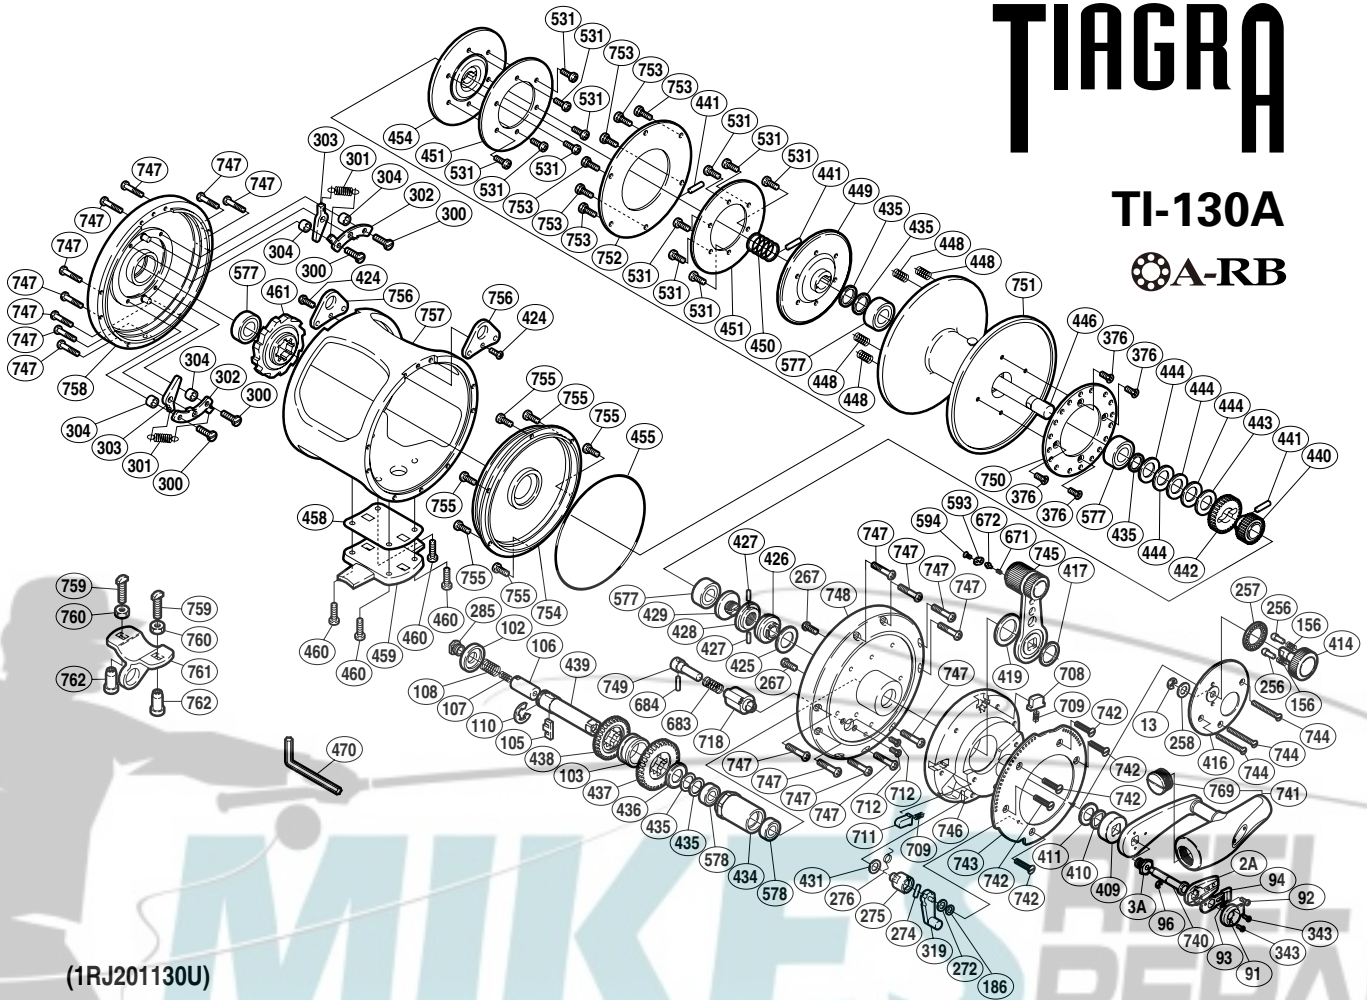

# TIAGRA

TI-130A

 A-RB

(1RJ201130U)

Part No.	Description	Part No.	Description	Part No.	Description
TT 0002A	Handle Bolt Plate	TT 0414	Pre-Program Dial	TT 0594	Screw
TT 0003A	Handle Bolt	TT 0416	Lever Hub Cover	TT 0671	Lever Click Shoe
TT 0013	C Lock	TT 0417	Lever Thrust Ring	TT 0672	Liver Click
TT 0091	Push Button Shield	TT 0419	Lever Thrust Ring	TT 0683	Click Spring
TT 0092	Screw	TT 0424	Screw	TT 0684	Plunger Cross Pin A
TT 0093	Slide Plate Spring	TT 0425	Washer	TT 0708	Strike Stop
TT 0094	Slide Plate	TT 0426	Lever Shaft Body	TT 0709	Pressure Spring
TT 0096	E Lock	TT 0427	Pre-Program Key Pin	TT 0711	Free Spool Detent
TT 0102	Friction Washer A	TT 0428	Pre-Program Key	TT 0712	Screw
TT 0103	Friction Washer B	TT 0429	Pre-Program Screw	TT 0718	Plunger Holder
TT 0105	Gear Select Cross Bar	TT 0431	Spacer	TT 0740	Push Low Button Shaft
TT 0106	Cross Bar Stop	TT 0434	Drive Shaft Holder	TT 0741	Handle Assembly
TT 0107	Drive Shaft Spring B	TT 0435	Spacer	TT 0742	Screw
TT 0108	Drive Shaft Spring	TT 0436	Friction Washer C	TT 0743	Lever Quadrant
TT 0110	E Lock	TT 0437	Drive Gear A	TT 0744	Screw
TT 0156	Friction Shoe Spring	TT 0438	Drive Gear B	TT 0745	Drag Control Lever
TT 0186	Spacer	TT 0439	Drive Shaft	TT 0746	Right Side Plate B
TT 0256	Dial Click Shoe	TT 0440	Pinion Gear A	TT 0747	Screw
TT 0257	Dial Click	TT 0441	Cross Pin	TT 0748	Right Side Plate A
TT 0258	Washer	TT 0442	Pinion Gear B	TT 0749	Alert Plunger
TT 0267	Screw	TT 0443	Pre-Load Washer	TT 0750	Alert Ratchet
TT 0272	Spacer	TT 0444	Pre-Load Spring	TT 0751	Spool
TT 0274	Plunger Cross Pin B	TT 0446	Main Shaft	TT 0752	Drag Plate
TT 0275	Plunger Cross Pin Support	TT 0448	Pressure Release Spring	TT 0753	Screw
TT 0276	Cross Pin Support Spring	TT 0449	Pressure Plate A	TT 0754	Cooling Shield
TT 0285	Drive Shaft Screw	TT 0450	Pressure Plate Spring	TT 0755	Screw
TT 0300	Screw	TT 0451	Drag Washer	TT 0756	Harness Lug
TT 0301	Dog Spring	TT 0454	Pressure Plate B	TT 0757	One-Piece Frame
TT 0302	Set Plate	TT 0455	O Ring	TT 0758	Left Side Plate
TT 0303	Dog	TT 0458	Stand Shield	TT 0769	Handle Knob Bushing
TT 0304	Set Plate Support	TT 0459	Stand		
TT 0319	Strike Alert Lever	TT 0460	Screw	TT 0759	Rod Clamp Bolt (accessory)
TT 0343	Screw	TT 0461	Anti-Reverse Ratchet	TT 0760	Rod Clamp Nut B (accessory)
TT 0376	Screw	TT 0531	Screw	TT 0761	Rod Clamp (accessory)
TT 0409	Drive Shaft Shield	TT 0577	Ball Bearing	TT 0762	Rod Clamp Nut A (accessory)
TT 0410	Drive Shaft Thrust Washer	TT 0578	Ball Bearing		
TT 0411	Bearing Spacer	TT 0593	Lever Click Cover	TT 0470	Wrench (accessory)