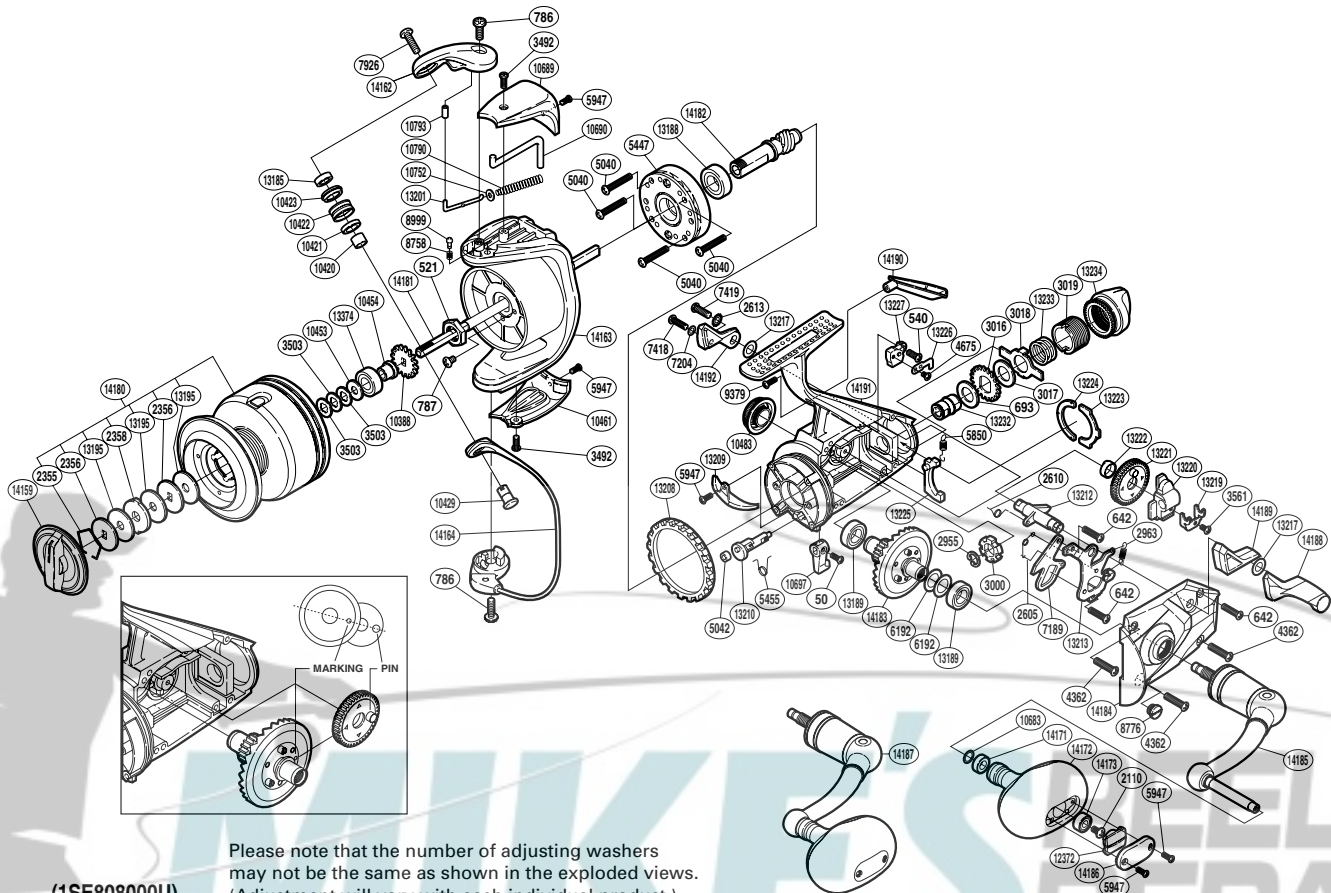

SHIMANO

THUNNUS CI4 S A-RB

TU-8000CI4

(1SE80800U)

Please note that the number of adjusting washers may not be the same as shown in the exploded views. (Adjustment will vary with each individual product.)

Part No.	Description	Part No.	Description	Part No.	Description
RD 0050	Screw	RD 7418	Screw	RD13217	Spacer
RD 0521	Rotor Nut	RD 7419	Screw	RD13219	Oscillating Slider Retainer
RD 0540	Screw	RD 7926	Screw	RD13220	Oscillating Slider
RD 0642	Screw	RD 8758	Click Spring	RD13221	Oscillating Gear
RD 0693	Free Spool Tension Washer	RD 8776	Oil Cap	RD13222	Oscillating Gear Bushing
RD 0786	Screw	RD 8999	Click Pin	RD13223	Dial Retainer
RD 0787	Screw	RD 9379	Screw	RD13224	Dial Retainer B
RD 2110	Screw	RD10388	Spool Support	RD13225	BaitRunner Pawl
RD 2355	Drag Washers Retainer	RD10420	Bearing Spacer	RD13226	Dial Click
RD 2356	Key Washer	RD10421	Line Roller Collar	RD13227	BaitRunner Pawl Guide
RD 2358	Eared Washer	RD10422	Line Roller	RD13232	Free Spool Tension Shaft
RD 2605	Clutch Pawl Spring	RD10423	Line Roller Bushing	RD13233	Free Spool Tension Spring
RD 2610	Clutch Spring	RD10429	Line Roller Support	RD13234	BaitRunner Tension Dial
RD 2613	Lock Washer	RD10453	Spool Support B	RD13374	Ball Bearing
RD 2955	C Lock	RD10454	Bearing Bushing	RD14159	Drag Knob
RD 2963	BaitRunner Click Spring	RD10461	Rotor Side Cover	RD14162	Bail Arm
RD 3000	BaitRunner Ratchet	RD10483	Handle Screw Cap	RD14163	Rotor
RD 3016	Click Gear	RD10683	Washer	RD14164	Bail Assembly
RD 3017	Free Spool Tension Washer	RD10689	Bail Spring Cover	RD14171	Handle Knob Bushing
RD 3018	Eared Washer	RD10690	Bail Trip Lever	RD14172	Handle Knob
RD 3019	Free Spool Tension Screw	RD10697	Anti-Reverse Lever	RD14173	Ball Bearing
RD 3492	Screw	RD10752	Spring Guide A Support	RD14180	Spool Assembly
RD 3503	Spool Washer	RD10790	Bail Spring	RD14181	Main Shaft
RD 3561	Screw	RD10793	Bail Arm Collar	RD14182	Pinion Gear
RD 4362	Screw	RD12372	Handle Knob Seal	RD14183	Drive Gear
RD 4675	Screw	RD13185	Ball Bearing	RD14184	Side Cover
RD 5040	Screw	RD13188	Ball Bearing	RD14185	Handle Shank Assembly
RD 5042	Anti-Reverse Cam Ring	RD13189	Ball Bearing	RD14186	Handle Knob I.D. Plate
RD 5447	Roller Clutch Assembly	RD13195	Drag Washer	RD14187	Handle Assembly
RD 5455	Anti-Reverse Cam Spring	RD13201	Bail Spring Guide A	RD14188	BaitRunner Lever Arm L
RD 5850	BaitRunner Pawl Spring	RD13208	Friction Ring	RD14189	BaitRunner Lever Bridge
RD 5947	Screw	RD13209	Bail Trip Strike	RD14190	Body I.D. Plate
RD 6192	Washer	RD13210	Anti-Reverse Cam	RD14191	Body
RD 7189	Clutch Pawl	RD13212	BaitRunner Lever Shaft	RD14192	BaitRunner Lever Arm R
RD 7204	Lock Washer	RD13213	Clutch Plate Assembly		