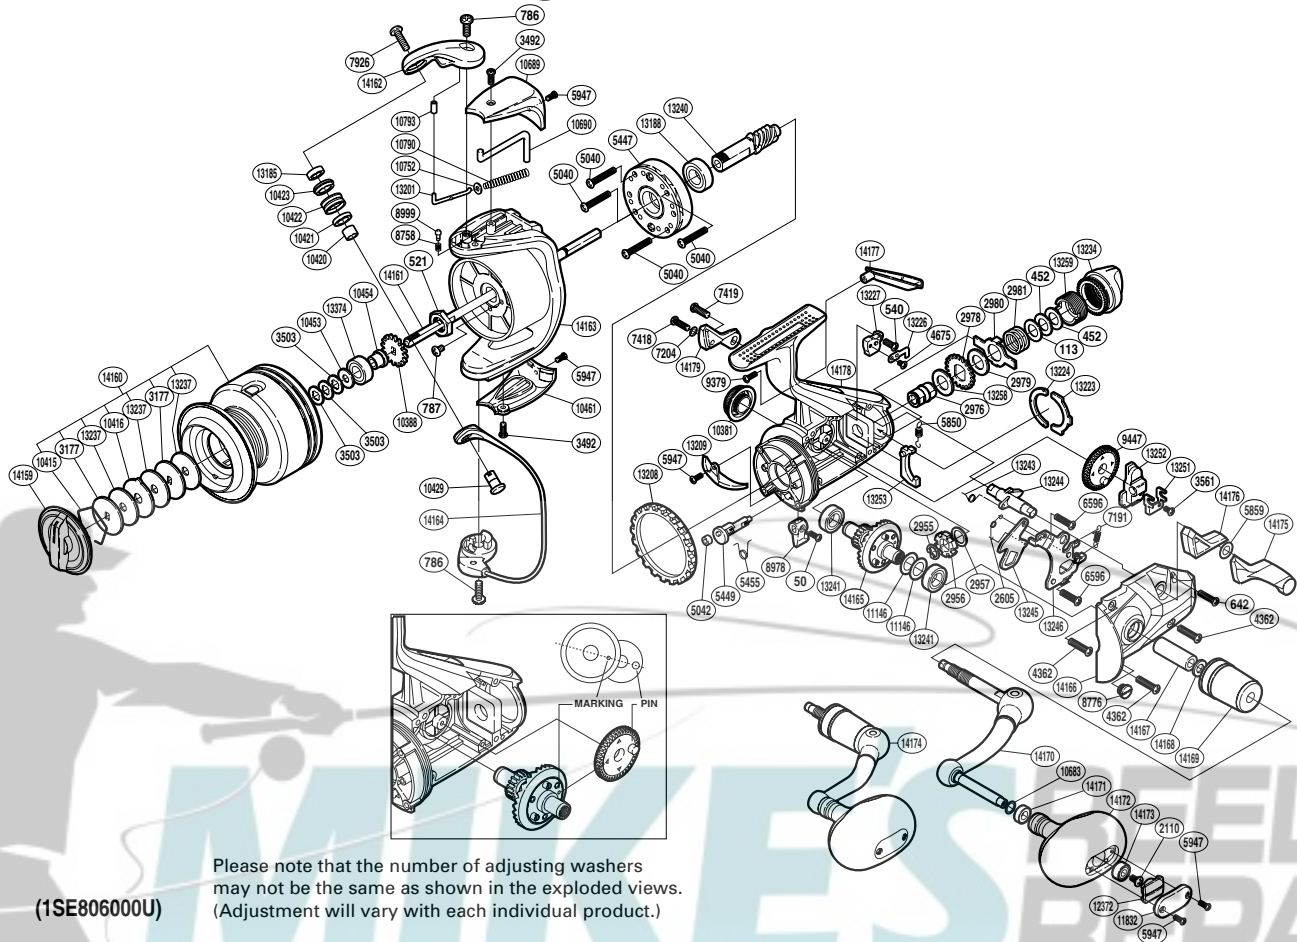

SHIMANO

THUNNUS CI4 SA-RB

TU-6000CI4

Please note that the number of adjusting washers may not be the same as shown in the exploded views. (Adjustment will vary with each individual product.)

(1SE80600U)

Part No.	Description	Part No.	Description	Part No.	Description
RD 0050	Screw	RD 7926	Screw	RD13234	BaitRunner Tension Dial
RD 0113	Washer	RD 8758	Click Spring	RD13237	Drag Washer
RD 0452	Washer	RD 8776	Oil Cap	RD13240	Pinion Gear
RD 0521	Rotor Nut	RD 8978	Anti-Reverse Lever	RD13241	Ball Bearing
RD 0540	Screw	RD 8999	Click Pin	RD13243	Clutch Spring
RD 0642	Screw	RD 9379	Screw	RD13244	BaitRunner Lever Shaft
RD 0786	Screw	RD 9447	Oscillating Gear	RD13245	Clutch Pawl
RD 0787	Screw	RD10381	Handle Screw Cap	RD13246	Clutch Plate Assembly
RD 2110	Screw	RD10388	Spool Support	RD13251	Oscillating Slider Retainer
RD 2605	Clutch Pawl Spring	RD10415	Drag Washers Retainer	RD13252	Oscillating Slider
RD 2955	C Lock	RD10416	Eared Washer	RD13253	BaitRunner Pawl
RD 2956	BaitRunner Ratchet	RD10420	Bearing Spacer	RD13258	Free Spool Tension Washer
RD 2957	Spacer	RD10421	Line Roller Collar	RD13259	Free Spool Tension Screw
RD 2976	Free Spool Tension Shaft	RD10422	Line Roller	RD13374	Ball Bearing
RD 2978	Click Gear	RD10423	Line Roller Bushing	RD14159	Drag Knob
RD 2979	Free Spool Tension Washer	RD10429	Line Roller Support	RD14160	Spool Assembly
RD 2980	Eared Washer	RD10453	Spool Support B	RD14161	Main Shaft
RD 2981	Free Spool Tension Spring	RD10454	Bearing Bushing	RD14162	Bail Arm
RD 3177	Key Washer	RD10461	Rotor Side Cover	RD14163	Rotor
RD 3492	Screw	RD10683	Washer	RD14164	Bail Assembly
RD 3503	Spool Washer	RD10689	Bail Spring Cover	RD14165	Drive Gear
RD 3561	Screw	RD10690	Bail Trip Lever	RD14166	Side Cover
RD 4362	Screw	RD10752	Spring Guide A Support	RD14167	Handle Shaft Cover B
RD 4675	Screw	RD10790	Bail Spring	RD14168	Washer
RD 5040	Screw	RD10793	Bail Arm Collar	RD14169	Handle Shaft Cover
RD 5042	Anti-Reverse Cam Ring	RD11146	Washer	RD14170	Handle Shank Assembly
RD 5447	Roller Clutch Assembly	RD11832	Handle Knob I.D. Plate	RD14171	Handle Knob Bushing
RD 5449	Anti-Reverse Cam	RD12372	Handle Knob Seal	RD14172	Handle Knob
RD 5455	Anti-Reverse Cam Spring	RD13185	Ball Bearing	RD14173	Ball Bearing
RD 5850	BaitRunner Pawl Spring	RD13188	Ball Bearing	RD14174	Handle Assembly
RD 5859	Spacer	RD13201	Bail Spring Guide A	RD14175	BaitRunner Lever Arm L
RD 5947	Screw	RD13208	Friction Ring	RD14176	BaitRunner Lever Bridge
RD 6596	Screw	RD13209	Bail Trip Strike	RD14177	Body I.D. Plate
RD 7191	BaitRunner Click Spring	RD13223	Dial Retainer	RD14178	Body
RD 7204	Lock Washer	RD13224	Dial Retainer B	RD14179	BaitRunner Lever Arm R
RD 7418	Screw	RD13226	Dial Click		
RD 7419	Screw	RD13227	BaitRunner Pawl Guide		