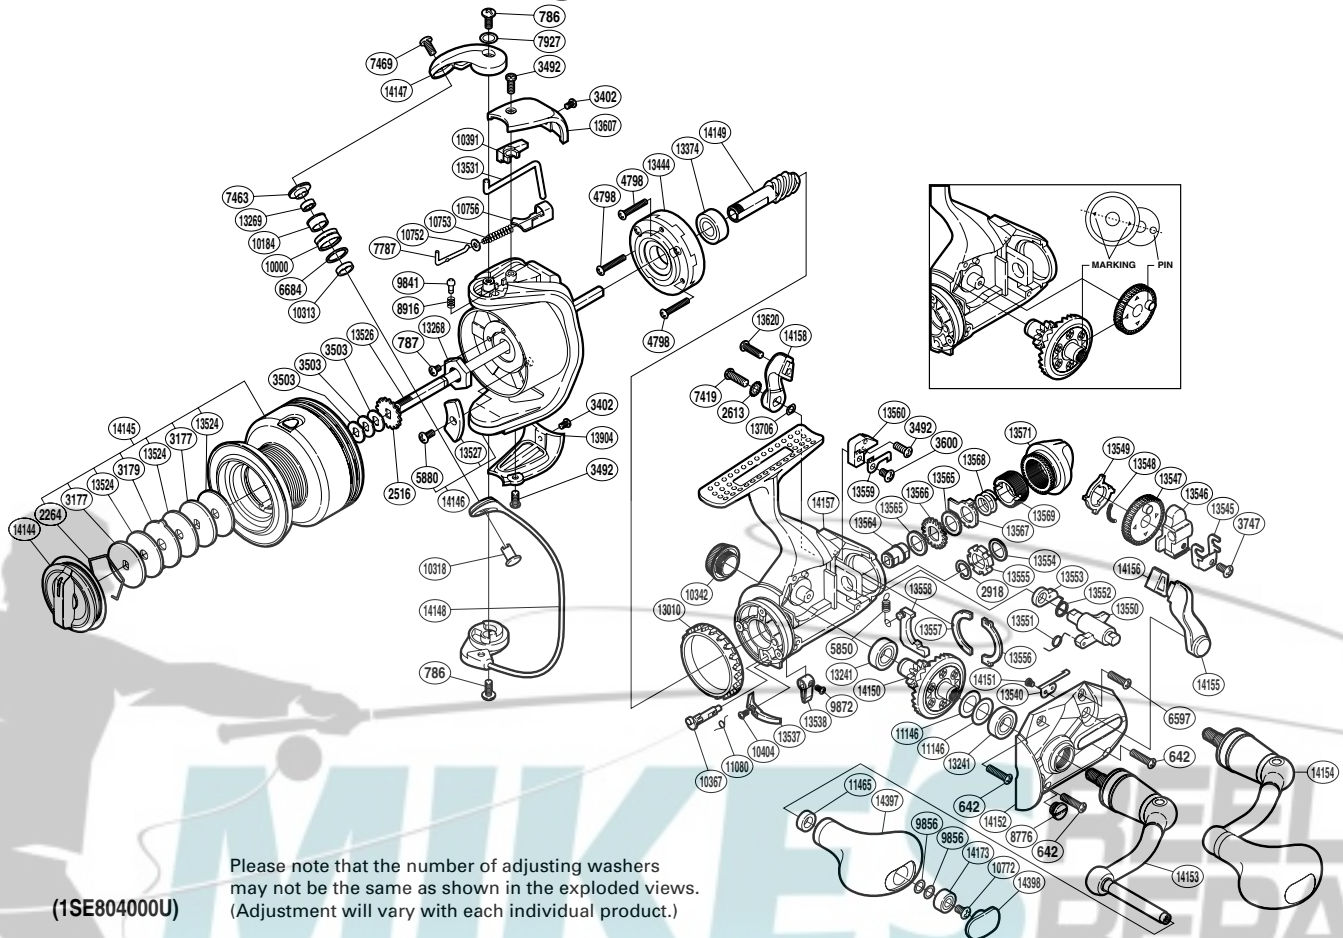

## TU-4000CI4

(1SE80400U)

Please note that the number of adjusting washers may not be the same as shown in the exploded views. (Adjustment will vary with each individual product.)

Part No.	Description	Part No.	Description	Part No.	Description
RD 0642	Screw	RD10367	Anti-Reverse Cam	RD13556	Dial Retainer
RD 0786	Screw	RD10391	Bail Trip Cover	RD13557	Dial Retainer B
RD 0787	Screw	RD10404	Screw	RD13558	BaitRunner Pawl
RD 2264	Drag Washers Retainer	RD10752	Spring Guide A Support	RD13559	Dial Click
RD 2516	Spool Support	RD10753	Bail Spring	RD13560	Dial Click Holder
RD 2613	Lock Washer	RD10756	Bail Spring Seat	RD13564	Free Spool Tension Shaft
RD 2918	C Lock	RD10772	Screw	RD13565	Free Spool Tension Washer
RD 3177	Key Washer	RD11080	Anti-Reverse Cam Spring	RD13566	Click Gear
RD 3179	Eared Washer	RD11146	Washer	RD13567	Eared Washer
RD 3402	Screw	RD11465	Handle Knob Shaft Collar	RD13568	Free Spool Tension Spring
RD 3492	Screw	RD13010	Friction Ring	RD13569	Free Spool Tension Screw
RD 3503	Spool Washer	RD13241	Ball Bearing	RD13571	BaitRunner Tension Dial
RD 3600	Screw	RD13268	Rotor Nut	RD13607	Bail Spring Cover
RD 3747	Screw	RD13269	Ball Bearing	RD13620	Screw
RD 4798	Screw	RD13374	Ball Bearing	RD13706	Washer
RD 5850	BaitRunner Pawl Spring	RD13444	Roller Clutch Assembly	RD13904	Bail Hold Support Guard
RD 5880	Screw	RD13524	Drag Washer	RD14144	Drag Knob
RD 6597	Screw	RD13526	Main Shaft	RD14145	Spool Assembly
RD 6684	Line Roller Spacer	RD13527	Counter Weight	RD14146	Rotor
RD 7419	Screw	RD13531	Bail Trip Lever	RD14147	Bail Arm
RD 7463	Line Roller Washer	RD13537	Bail Trip Strike	RD14148	Bail Assembly
RD 7469	Screw	RD13538	Anti-Reverse Lever	RD14149	Pinion Gear
RD 7787	Bail Spring Guide A	RD13540	BaitRunner Click	RD14150	Drive Gear
RD 7927	Washer	RD13545	Oscillating Slider Retainer	RD14151	BaitRunner Click Retainer Pin
RD 8776	Oil Cap	RD13546	Oscillating Slider	RD14152	Side Cover
RD 8916	Click Spring	RD13547	Oscillating Gear	RD14153	Handle Shank Assembly
RD 9841	Click Pin	RD13548	Oscillating Gear Ratchet Spring	RD14154	Handle Assembly
RD 9856	Washer	RD13549	Oscillating Gear Ratchet	RD14155	BaitRunner Lever Arm L
RD 9872	Screw	RD13550	Clutch Arm	RD14156	BaitRunner Lever Bridge
RD10000	Line Roller	RD13551	Clutch Cam Spring	RD14157	Body
RD10184	Line Roller Bushing	RD13552	Clutch Spring	RD14158	BaitRunner Lever Arm R
RD10313	Bearing Spacer	RD13553	Clutch Cam	RD14173	Ball Bearing
RD10318	Line Roller Support	RD13554	Spacer	RD14397	Handle Knob
RD10342	Handle Screw Cap	RD13555	BaitRunner Ratchet	RD14398	Handle Knob Seal