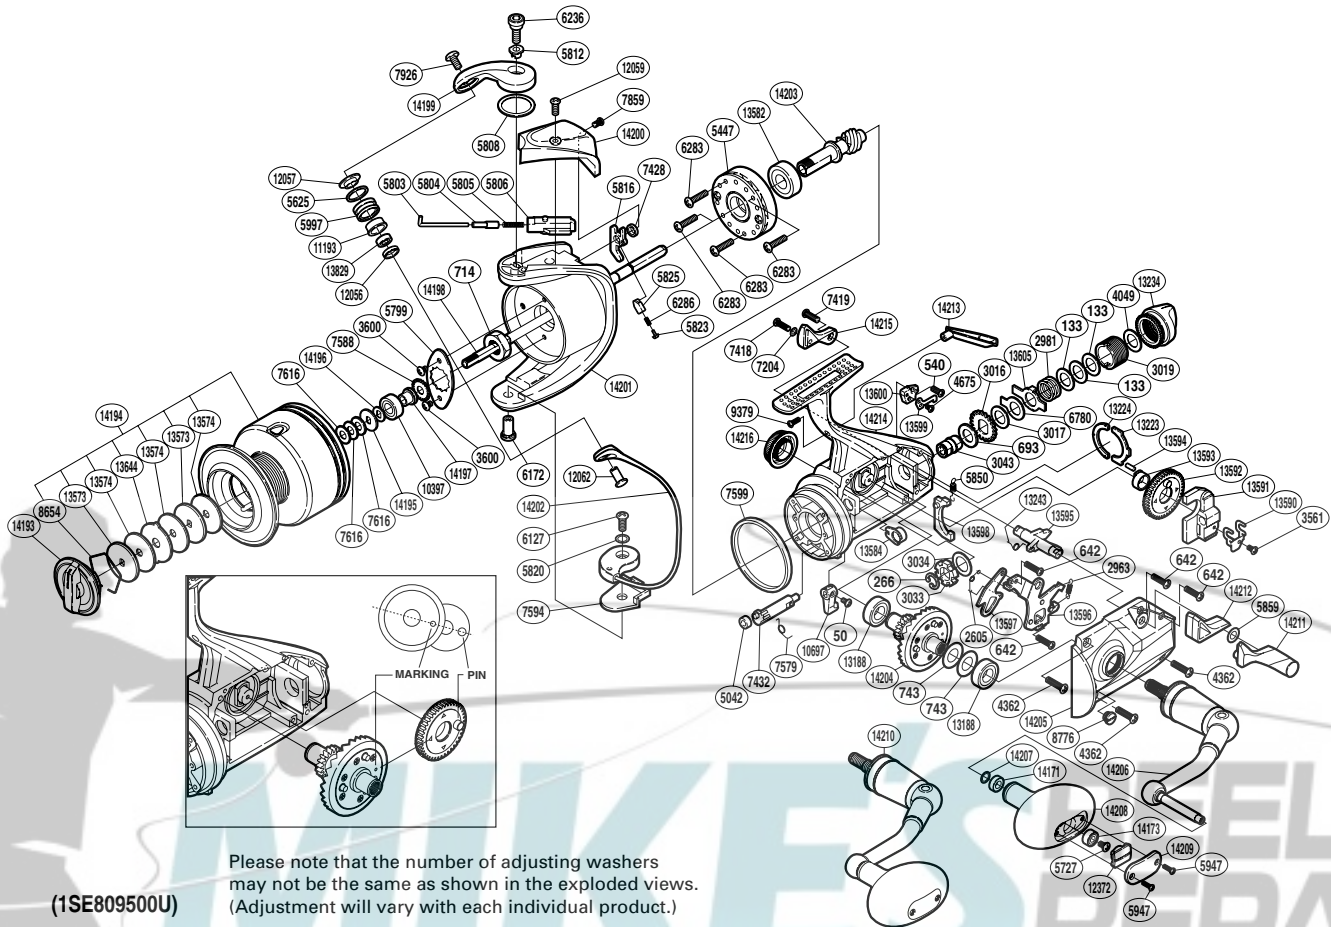

SHIMANO

THUNNUS CI4 S A-RB

TU-12000CI4

Please note that the number of adjusting washers may not be the same as shown in the exploded views. (Adjustment will vary with each individual product.)

(1SE809500U)