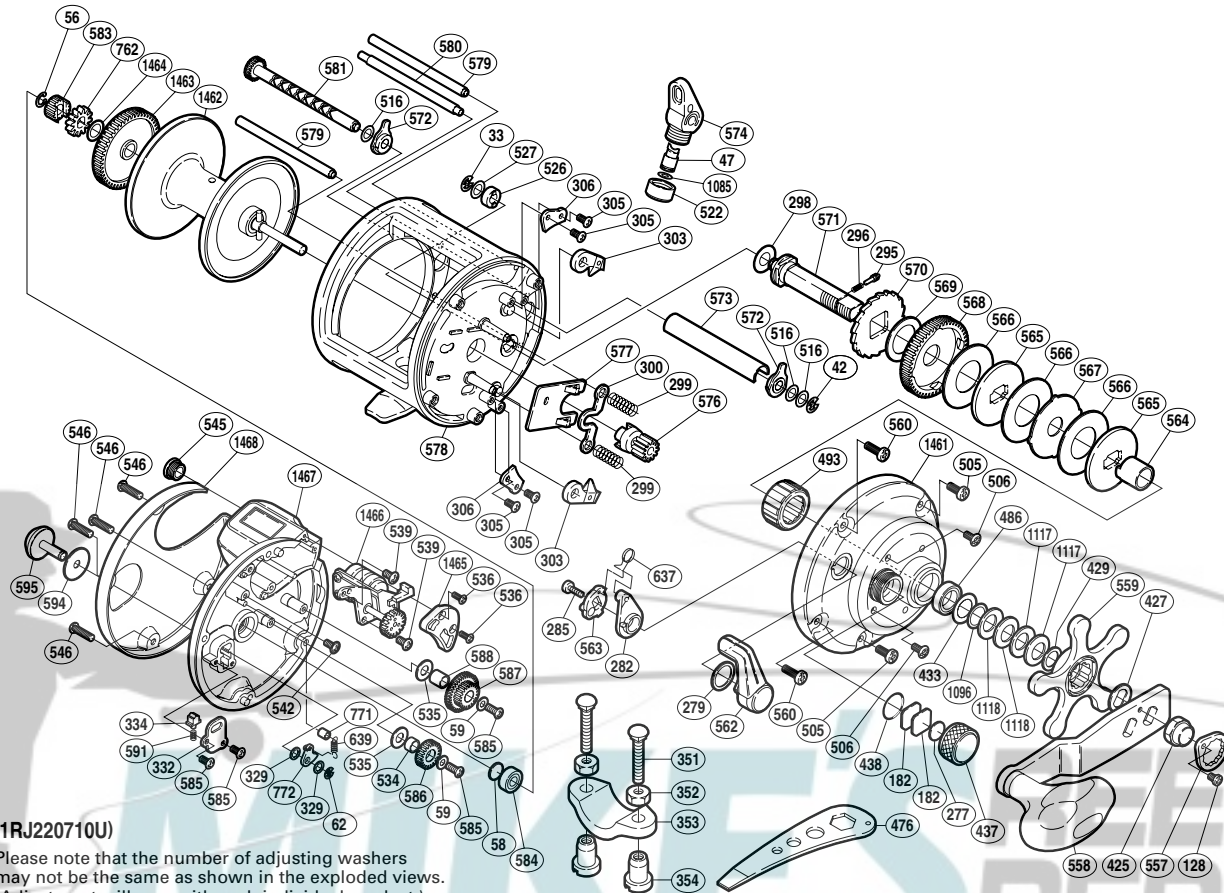

## TEK-700LC

(1RJ220710U)

Please note that the number of adjusting washers may not be the same as shown in the exploded views. (Adjustment will vary with each individual product.)

Part No.	Description	Part No.	Description	Part No.	Description
TGT0033	E Lock	TGT0516	Washer	TGT0583	Idle Gear
TGT0042	E Lock	TGT0522	Pawl Cap	TGT0584	Ball Bearing
TGT0047	Line Guide Pawl	TGT0526	Drive Shaft Bushing	TGT0585	Screw
TGT0056	C Lock	TGT0527	Washer	TGT0586	Idle Gear
TGT0058	Spacer B	TGT0534	Idle Gear Support	TGT0587	Idle Gear
TGT0059	Lock Washer	TGT0535	Spacer	TGT0588	Idle Gear Support
TGT0062	E Lock	TGT0536	Screw	TGT0591	Click Spring
TGT0128	Screw	TGT0539	Screw	TGT0594	Spacer
TGT0182	Cast Control Spacer	TGT0542	Screw	TGT0595	Click Button
TGT0277	Cast Control Spacer	TGT0545	Maintenance Cap	TGT0637	Clutch Spring
TGT0279	Smoother	TGT0546	Screw	TGT0639	Click Pawl Spring
TGT0282	Eccentric Cam Bushing	TGT0557	Handle Nut Plate	TGT0762	Click Gear
TGT0285	Screw	TGT0558	Handle Assembly	TGT0771	Click Pawl Spring Boss Ring
TGT0295	Click Pin	TGT0559	Star Drag	TGT0772	Click Pawl
TGT0296	Click Spring	TGT0560	Screw	TGT1085	Spacer
TGT0298	Washer	TGT0562	Clutch Lever	TGT1096	Washer
TGT0299	Yoke Spring	TGT0563	Clutch Cam	TGT1117	Drag Spring Washer (10L)
TGT0300	Yoke	TGT0564	Roller Clutch Inner Tube	TGT1118	Drag Spring Washer (10H)
TGT0303	Anti-Reverse Pawl	TGT0565	Key Washer	TGT1461	Right Side Plate
TGT0305	Screw	TGT0566	Drag Washer	TGT1462	Spool Assembly
TGT0306	Anti-Reverse Pawl Keeper	TGT0567	Eared Washer	TGT1463	Counter Gear
TGT0329	Spacer	TGT0568	Drive Gear	TGT1464	Washer
TGT0332	Click Spring Retainer	TGT0569	Drag Washer	TGT1465	Left Side Plate Seal
TGT0334	Click Spring Holder	TGT0570	Anti-Reverse Ratchet	TGT1466	Counter Assembly
TGT0425	Handle Nut	TGT0571	Drive Shaft	TGT1467	Left Side Plate
TGT0427	Drive Shaft Shield	TGT0572	Worm Bushing	TGT1468	Left Side Plate Cover
TGT0429	Star Drag Washer	TGT0573	Level Wind Guard		
TGT0433	Bearing Seal	TGT0574	Line Guide		
TGT0437	Cast Control Cap	TGT0576	Pinion Gear	TGT0351	Rod Clamp Bolt (accessory)
TGT0438	O Ring	TGT0577	Yoke Plate	TGT0352	Rod Clamp Nut B (accessory)
TGT0486	Ball Bearing	TGT0578	One-Piece Frame	TGT0353	Rod Clamp (accessory)
TGT0493	Roller Clutch Bearing	TGT0579	Stabilizer Bar A	TGT0354	Rod Clamp Nut A (accessory)
TGT0505	Screw	TGT0580	Stabilizer Bar B		
TGT0506	Screw	TGT0581	Worm Shaft	TGT0476	Wrench (accessory)