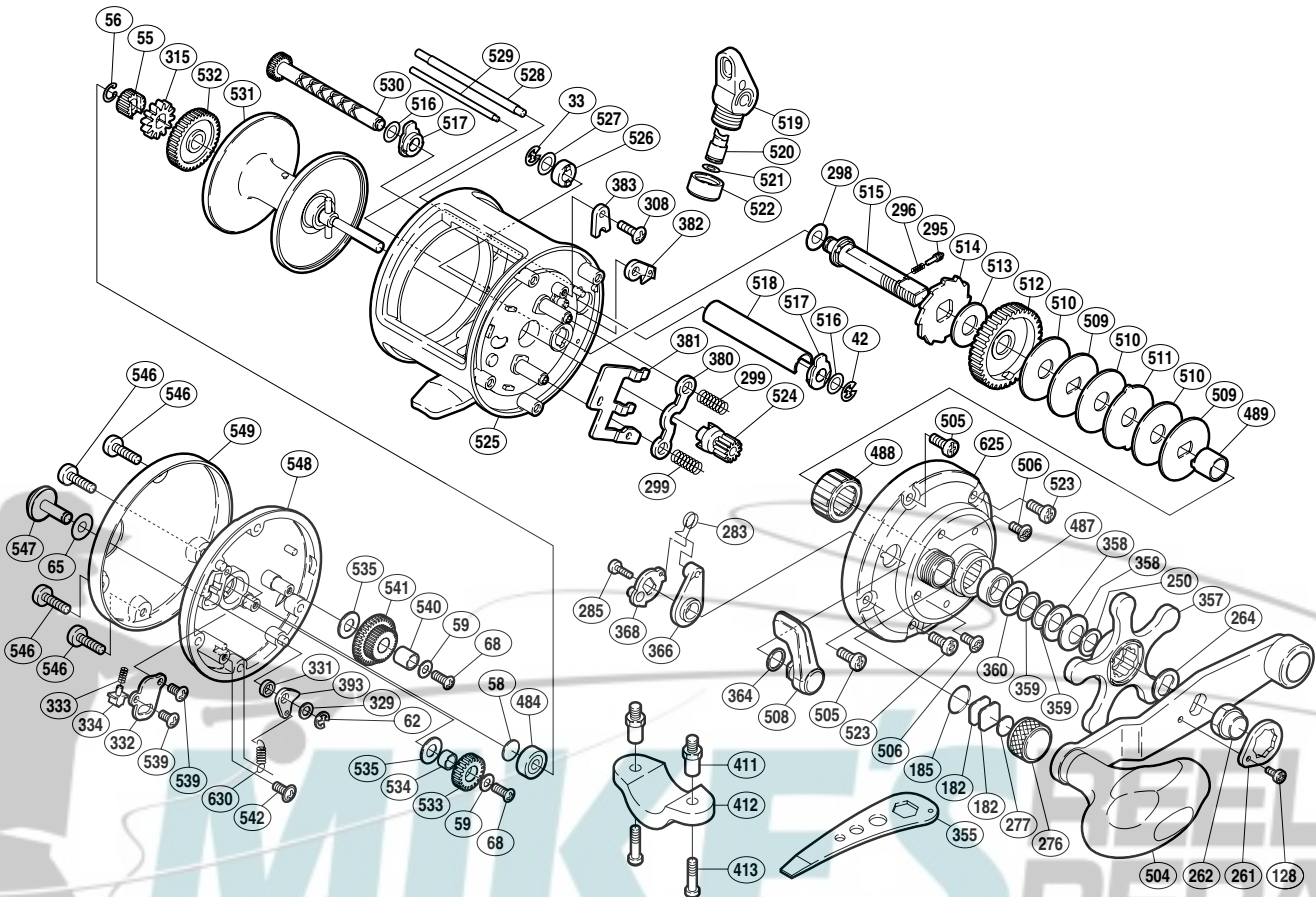

SHIMANO®

TEKOTA

TEK-500

Part No.	Description	Part No.	Description	Part No.	Description
TGT0033	Drive Shaft Retainer	TGT0358	Drag Spring Washer (8L)	TGT0522	Pawl Cap
TGT0042	Worm Shaft Retainer	TGT0359	Bearing Thrust Washer	TGT0523	Right Side Plate Screw (C)
TGT0055	Idle Gear "A"	TGT0360	Bearing Seal	TGT0524	Pinion Gear
TGT0056	Idle Gear "A" Retainer	TGT0364	Smoother	TGT0525	One-Piece Frame
TGT0058	Spacer "B"	TGT0366	Eccentric Cam Bushing	TGT0526	Drive Shaft Bushing
TGT0059	Lock Washer	TGT0368	Clutch Cam	TGT0527	Drive Shaft Washer (A)
TGT0062	Click Pawl Retainer	TGT0380	Yoke	TGT0528	Stabilizer Bar "A"
TGT0065	Spacer (A)	TGT0381	Yoke Plate	TGT0529	Stabilizer Bar "B"
TGT0068	Idle Gear Screw	TGT0382	Anti-Reverse Pawl	TGT0530	Worm Shaft
TGT0128	Handle Nut Plate Screw	TGT0383	Anti-Reverse Pawl Keeper	TGT0531	Spool Assembly
TGT0182	Cast Control Spacer (A)	TGT0393	Click Pawl	TGT0532	Counter Gear "A"
TGT0185	"O" Ring	TGT0484	Ball Bearing	TGT0533	Idle Gear "B"
TGT0250	Star Drag Washer	TGT0487	Ball Bearing	TGT0534	Idle Gear "B" Support
TGT0261	Handle Nut Plate	TGT0488	Roller Clutch Bearing	TGT0535	Spacer "A"
TGT0262	Handle Nut	TGT0489	Roller Clutch Inner Tube	TGT0539	Click Spring Retainer Screw
TGT0264	Drive Shaft Shield	TGT0504	Handle Assembly	TGT0540	Idle Gear "D" Support
TGT0276	Cast Control Cap	TGT0505	Right Side Plate Screw (A)	TGT0541	Idle Gear "D"
TGT0277	Cast Control Spacer (B)	TGT0506	Right Side Plate Screw (B)	TGT0542	Click Pawl Spring Screw
TGT0283	Clutch Spring	TGT0508	Clutch Lever	TGT0546	Left Side Plate Screw
TGT0285	Clutch Lever Screw	TGT0509	Key Washer (B)	TGT0547	Click Button
TGT0295	Click Pin	TGT0510	Drag Washer (B)	TGT0548	Left Side Plate
TGT0296	Click Spring	TGT0511	Eared Washer (A)	TGT0549	Left Side Plate Cover
TGT0298	Drive Shaft Washer (B)	TGT0512	Drive Gear	TGT0625	Right Side Plate
TGT0299	Yoke Spring	TGT0513	Drag Washer (A)	TGT0630	Click Pawl Spring
TGT0308	Anti-Reverse Pawl Screw	TGT0514	Anti-Reverse Ratchet		
TGT0315	Click Gear	TGT0515	Drive Shaft		
TGT0329	Spacer (B)	TGT0516	Worm Shaft Spacer		
TGT0331	Click Pawl Spacer	TGT0517	Worm Bushing	TGT0411	Rod Clamp Nut (accessory)
TGT0332	Click Spring Retainer	TGT0518	Level Wind Guard	TGT0412	Rod Clamp (accessory)
TGT0333	Click Spring	TGT0519	Line Guide	TGT0413	Rod Clamp Bolt (accessory)
TGT0334	Click Spring Holder	TGT0520	Line Guide Pawl		
TGT0357	Star Drag	TGT0521	Spacer	TGT0355	Wrench (accessory)