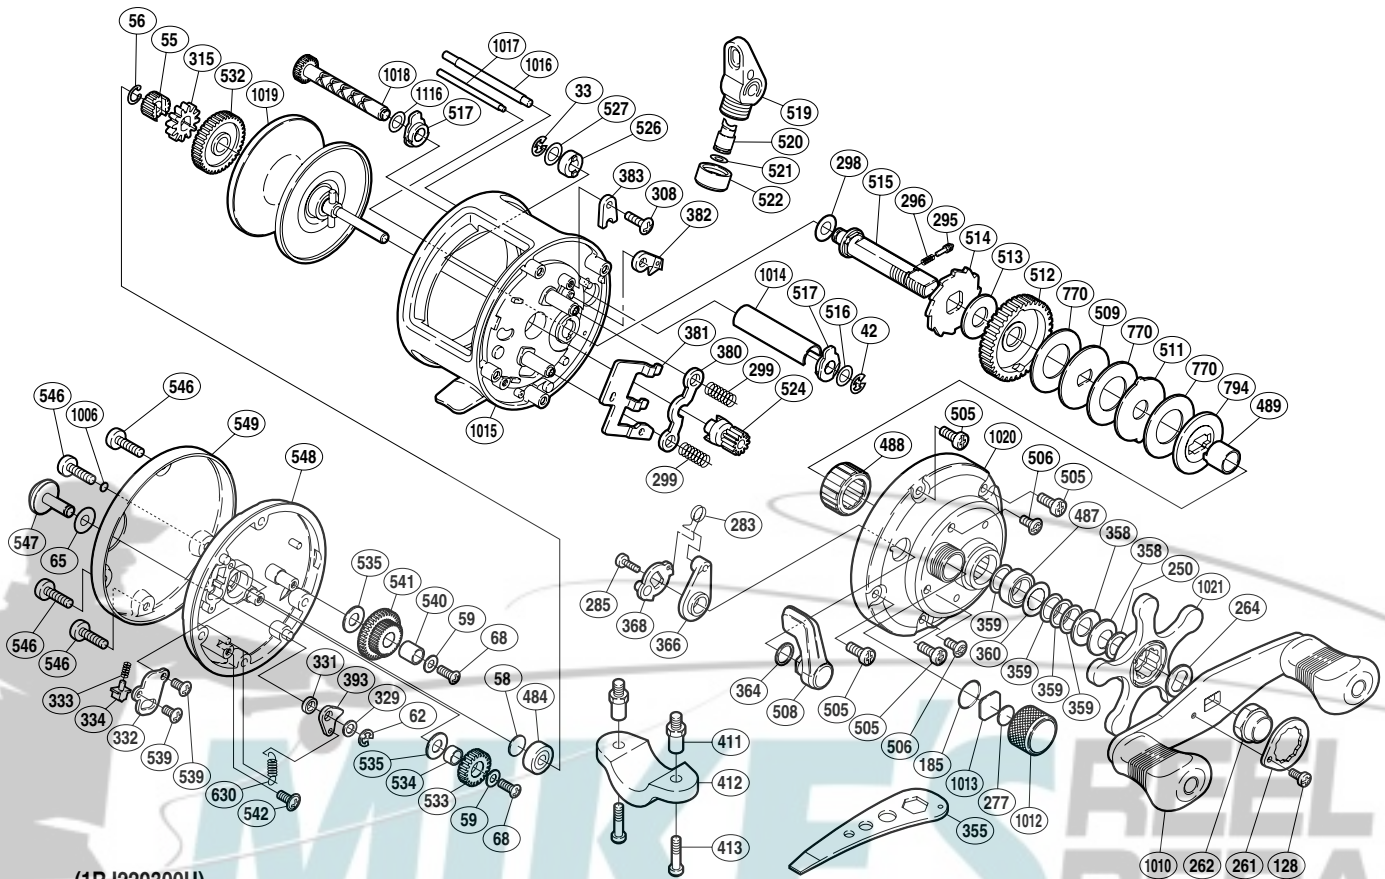

## TEK-300

(1RJ220300U)

Part No.	Description	Part No.	Description	Part No.	Description
TGT0033	E Lock	TGT0364	Smoother	TGT0534	Idle Gear B Support
TGT0042	E Lock	TGT0366	Eccentric Cam Bushing	TGT0535	Spacer
TGT0055	Idle Gear A	TGT0368	Clutch Cam	TGT0539	Screw
TGT0056	C Lock	TGT0380	Yoke	TGT0540	Idle Gear D Support
TGT0058	Spacer B	TGT0381	Yoke Plate	TGT0541	Idle Gear D
TGT0059	Lock Washer	TGT0382	Anti-Reverse Pawl	TGT0542	Screw
TGT0062	E Lock	TGT0383	Anti-Reverse Pawl Keeper	TGT0546	Screw
TGT0065	Washer	TGT0393	Click Pawl	TGT0547	Click Button
TGT0068	Screw	TGT0484	Ball Bearing	TGT0548	Left Side Plate
TGT0128	Screw	TGT0487	Ball Bearing	TGT0549	Left Side Plate Cover
TGT0185	O Ring	TGT0488	Roller Clutch Bearing	TGT0630	Click Pawl Spring
TGT0250	Washer	TGT0489	Roller Clutch Inner Tube	TGT0770	Drag Washer
TGT0261	Handle Nut Plate	TGT0505	Screw	TGT0794	Key Washer
TGT0262	Handle Nut	TGT0506	Screw	TGT1006	Spacer
TGT0264	Drive Shaft Shield	TGT0508	Clutch Lever	TGT1010	Handle Assembly
TGT0277	Cast Control Spacer	TGT0509	Key Washer	TGT1012	Cast Control Cap
TGT0283	Clutch Spring	TGT0511	Eared Washer	TGT1013	Spool Tension Spacer
TGT0285	Screw	TGT0512	Drive Gear	TGT1014	Level Wind Guard
TGT0295	Click Pin	TGT0513	Drag Washer	TGT1015	One-Piece Frame
TGT0296	Click Spring	TGT0514	Anti-Reverse Ratchet	TGT1016	Stabilizer Bar A
TGT0298	Washer	TGT0515	Drive Shaft	TGT1017	Stabilizer Bar B
TGT0299	Yoke Spring	TGT0516	Washer	TGT1018	Worm Shaft
TGT0308	Screw	TGT0517	Worm Bushing	TGT1019	Spool Assembly
TGT0315	Click Gear	TGT0519	Line Guide	TGT1020	Right Side Plate
TGT0329	Spacer	TGT0520	Line Guide Pawl	TGT1021	Star Drag
TGT0331	Click Pawl Spacer	TGT0521	Spacer	TGT1116	Washer
TGT0332	Click Spring Retainer	TGT0522	Pawl Cap		
TGT0333	Click Spring	TGT0524	Pinion Gear	TGT0411	Rod Clamp Nut (accessory)
TGT0334	Click Spring Holder	TGT0526	Drive Shaft Bushing	TGT0412	Rod Clamp (accessory)
TGT0358	Coned Disc Spring	TGT0527	Spacer	TGT0413	Rod Clamp Bolt (accessory)
TGT0359	Washer	TGT0532	Counter Gear A		
TGT0360	Bearing Seal	TGT0533	Idle Gear B	TGT0355	Wrench (accessory)