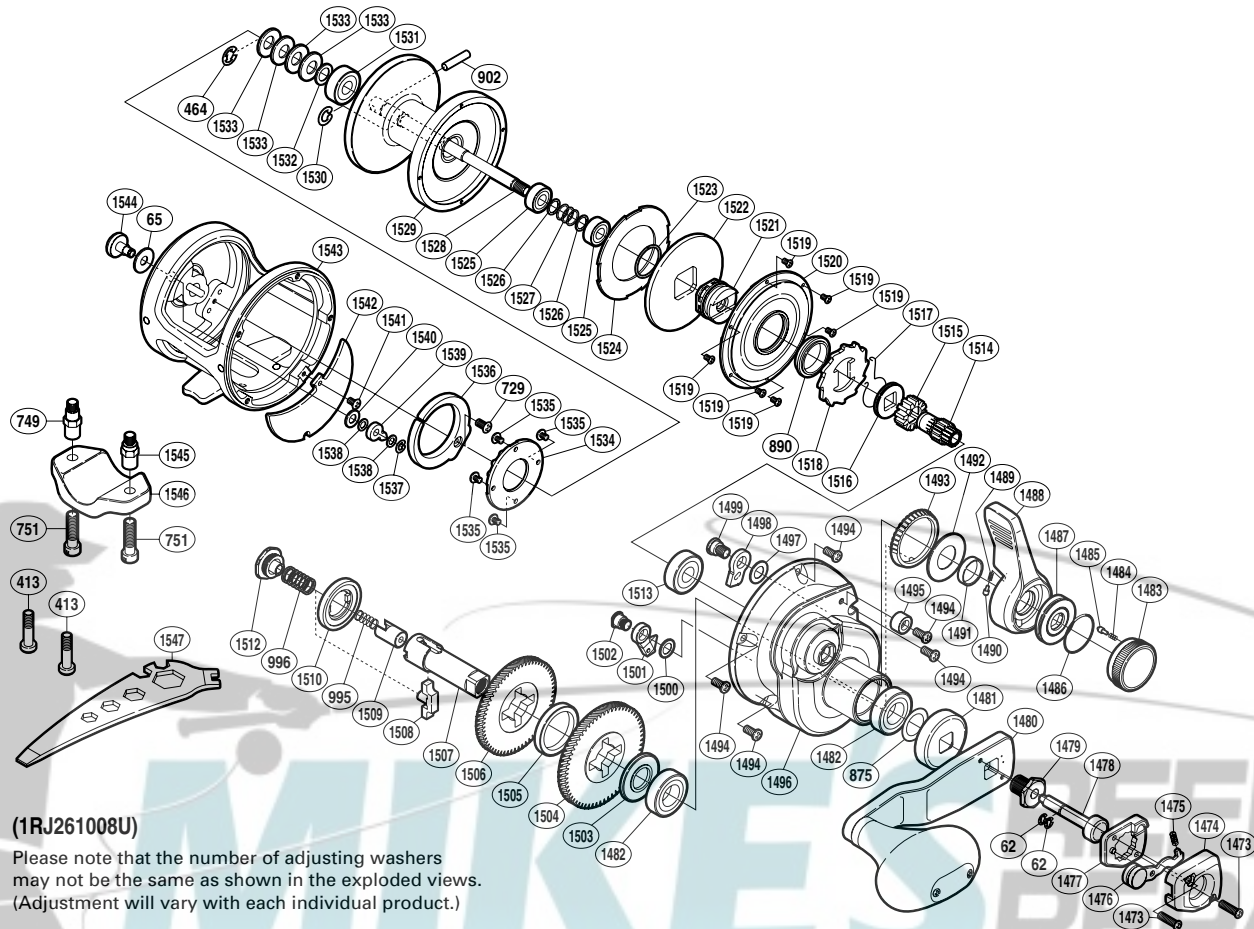

## TAC-8II

(1RJ261008U)

Please note that the number of adjusting washers may not be the same as shown in the exploded views. (Adjustment will vary with each individual product.)

Part No.	Description	Part No.	Description	Part No.	Description
TGT0062	E Lock	TGT1494	Screw	TGT1525	Ball Bearing
TGT0065	Spacer	TGT1495	Bolt Shield	TGT1526	Washer
TGT0464	E Lock	TGT1496	Right Side Plate	TGT1527	Pressure Release Spring
TGT0729	Screw	TGT1497	Washer	TGT1528	Spool Shaft
TGT0875	Washer	TGT1498	Anti-Reverse Pawl	TGT1529	Spool
TGT0890	Waterproof Ring	TGT1499	Anti-Reverse Pawl Pin	TGT1530	C Lock
TGT0902	Cross Pin	TGT1500	Washer	TGT1531	Ball Bearing
TGT0995	Drive Shaft Spring B	TGT1501	Anti-Reverse Pawl	TGT1532	Washer
TGT0996	Drive Shaft Spring	TGT1502	Anti-Reverse Pawl Pin	TGT1533	Coned Disc Spring
TGT1473	Screw	TGT1503	Drive Gear Washer	TGT1534	Click Gear
TGT1474	Push Button Shield	TGT1504	Drive Gear A	TGT1535	Screw
TGT1475	Slide Plate Spring	TGT1505	Drive Gear Washer	TGT1536	Click Spring
TGT1476	Slide Plate	TGT1506	Drive Gear B	TGT1537	C Lock
TGT1477	Handle Bolt Plate	TGT1507	Drive Shaft	TGT1538	Washer
TGT1478	Push LOW Button Shaft	TGT1508	Gear Select Cross Bar	TGT1539	Click Pawl
TGT1479	Handle Bolt	TGT1509	Cross Bar Stop	TGT1540	Spacer
TGT1480	Handle	TGT1510	Drive Gear Washer	TGT1541	Screw
TGT1481	Drive Shaft Shield	TGT1512	Drive Shaft Screw	TGT1542	Set Plate
TGT1482	Ball Bearing	TGT1513	Ball Bearing	TGT1543	One-Piece Frame
TGT1483	Pre-Program Dial	TGT1514	Pinion Gear A	TGT1544	Click Button
TGT1484	Click Spring	TGT1515	Pinion Gear B		
TGT1485	Click Pin	TGT1516	Anti-Reverse Pawl Spring Holder		
TGT1486	O Ring	TGT1517	Anti-Reverse Pawl Spring		
TGT1487	Lever Shaft Body	TGT1518	Anti-Reverse Ratchet	TGT0413	Rod Clamp Bolt (accessory)
TGT1488	Drag Control Lever	TGT1519	Screw	TGT0749	Rod Clamp Nut (accessory)
TGT1489	Lever Click Shoe	TGT1520	Cooling Shield	TGT0751	Rod Clamp Bolt (accessory)
TGT1490	Lever Click	TGT1521	Pinion Guard	TGT1545	Rod Clamp Nut (accessory)
TGT1491	Lever Thrust Ring	TGT1522	Drag Plate	TGT1546	Rod Clamp (accessory)
TGT1492	Washer	TGT1523	Seal Lock		
TGT1493	Lever Click Gear	TGT1524	Drag Washer	TGT1547	Wrench (accessory)