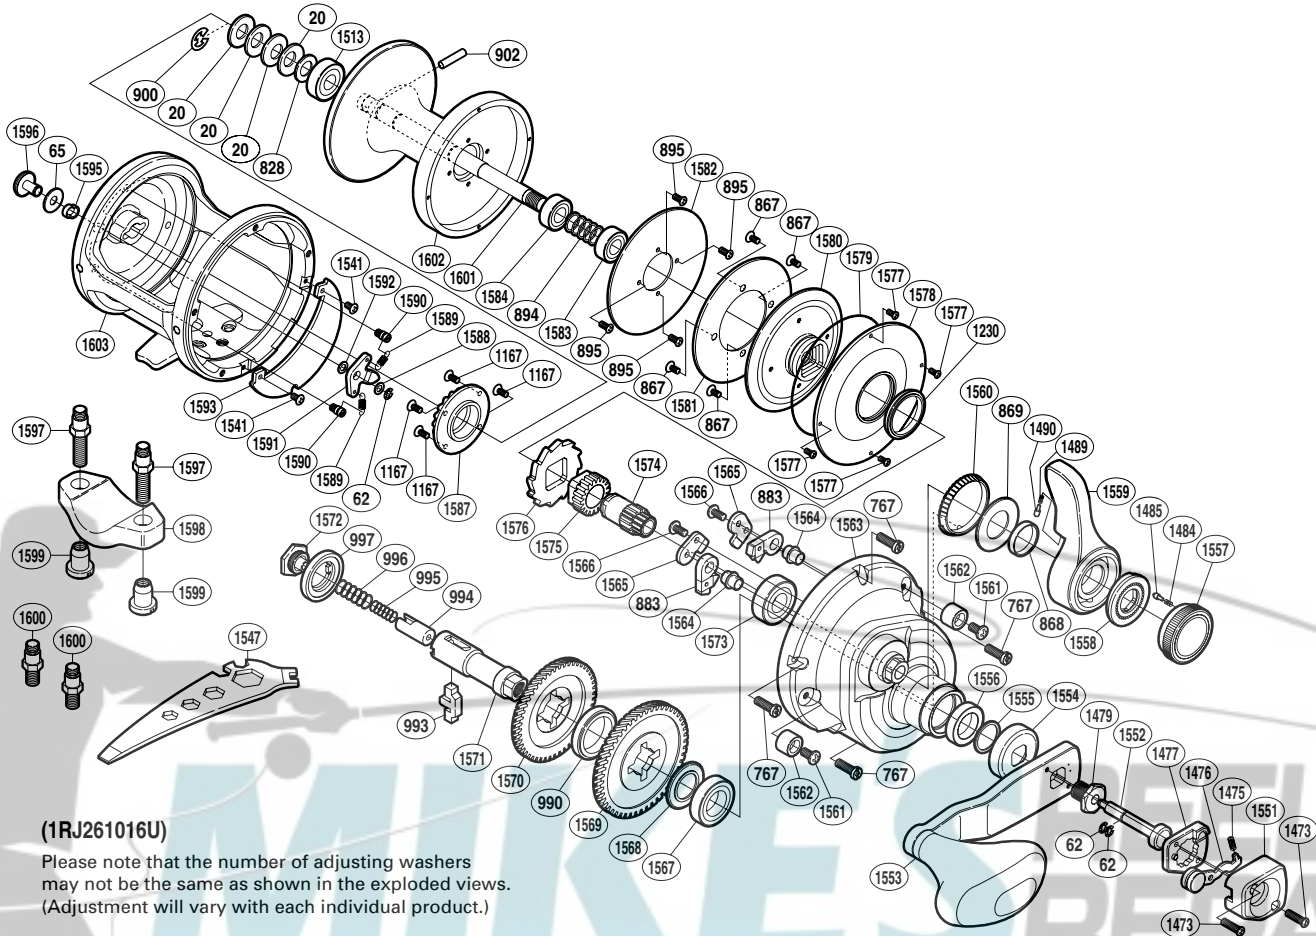

## TAC-16II

(1RJ261016U)

Please note that the number of adjusting washers may not be the same as shown in the exploded views. (Adjustment will vary with each individual product.)

Part No.	Description	Part No.	Description	Part No.	Description
TGT0020	Coned Disc Spring	TGT1490	Lever Click	TGT1577	Screw
TGT0062	E Lock	TGT1513	Ball Bearing	TGT1578	Cooling Shield
TGT0065	Spacer	TGT1541	Screw	TGT1579	O Ring
TGT0767	Screw	TGT1551	Push Button Shield	TGT1580	Pinion Guard
TGT0828	Bearing Thrust Washer	TGT1552	Push LOW Button Shaft	TGT1581	Drag Plate
TGT0867	Screw	TGT1553	Handle	TGT1582	Drag Washer
TGT0868	Lever Thrust Ring	TGT1554	Drive Shaft Shield	TGT1583	Ball Bearing
TGT0869	Washer	TGT1555	Washer	TGT1584	Ball Bearing
TGT0883	Anti-Reverse Pawl	TGT1556	Drive Gear Bushing	TGT1587	Click Gear Support
TGT0894	Pressure Release Spring	TGT1557	Pre-Program Dial	TGT1588	Spacer
TGT0895	Screw	TGT1558	Lever Shaft Body	TGT1589	Click Pawl Spring
TGT0900	E Lock	TGT1559	Drag Control Lever	TGT1590	Click Spring Shaft
TGT0902	Cross Pin	TGT1560	Lever Click Gear	TGT1591	Click Pawl
TGT0990	Friction Washer	TGT1561	Screw	TGT1592	Spacer
TGT0993	Gear Select Cross Bar	TGT1562	Bolt Shield	TGT1593	Set Plate
TGT0994	Cross Bar Stop	TGT1563	Right Side Plate	TGT1595	Click Switch Cam
TGT0995	Drive Shaft Spring B	TGT1564	Anti-Reverse Pawl Pin	TGT1596	Click Button
TGT0996	Drive Shaft Spring	TGT1565	Anti-Reverse Pawl Keeper	TGT1601	Spool Shaft
TGT0997	Friction Washer	TGT1566	Screw	TGT1602	Spool
TGT1167	Screw	TGT1567	Ball Bearing	TGT1603	One-Piece Frame
TGT1230	Waterproof Ring	TGT1568	Drive Gear Washer		
TGT1473	Screw	TGT1569	Drive Gear A		
TGT1475	Slide Plate Spring	TGT1570	Drive Gear B		
TGT1476	Slide Plate	TGT1571	Drive Shaft	TGT1597	Rod Clamp Bolt (accessory)
TGT1477	Handle Bolt Plate	TGT1572	Drive Shaft Screw	TGT1598	Rod Clamp (accessory)
TGT1479	Handle Bolt	TGT1573	Ball Bearing	TGT1599	Rod Clamp Nut (accessory)
TGT1484	Click Spring	TGT1574	Pinion Gear A	TGT1600	Rod Clamp Bolt S (accessory)
TGT1485	Click Pin	TGT1575	Pinion Gear B		
TGT1489	Lever Click Shoe	TGT1576	Anti-Reverse Ratchet	TGT1547	Wrench (accessory)