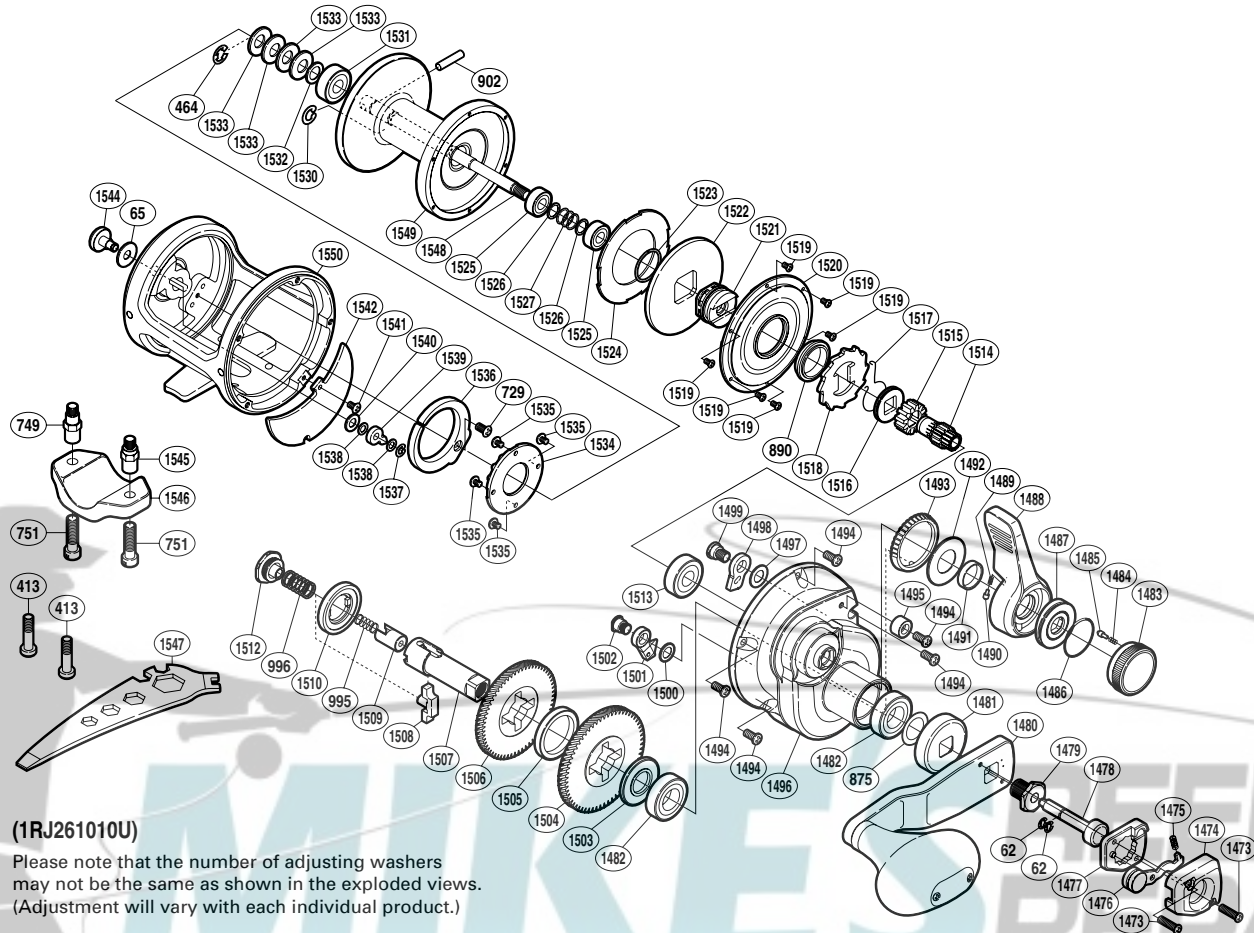

SHIMANO

TALICA SA-RB

TAC-10II

(1RJ261010U)

Please note that the number of adjusting washers may not be the same as shown in the exploded views. (Adjustment will vary with each individual product.)

Part No.	Description	Part No.	Description	Part No.	Description
TGT0062	E Lock	TGT1494	Screw	TGT1525	Ball Bearing
TGT0065	Spacer	TGT1495	Bolt Shield	TGT1526	Washer
TGT0464	E Lock	TGT1496	Right Side Plate	TGT1527	Pressure Release Spring
TGT0729	Screw	TGT1497	Washer	TGT1530	C Lock
TGT0875	Washer	TGT1498	Anti-Reverse Pawl	TGT1531	Ball Bearing
TGT0890	Waterproof Ring	TGT1499	Anti-Reverse Pawl Pin	TGT1532	Washer
TGT0902	Cross Pin	TGT1500	Washer	TGT1533	Coned Disc Spring
TGT0995	Drive Shaft Spring B	TGT1501	Anti-Reverse Pawl	TGT1534	Click Gear
TGT0996	Drive Shaft Spring	TGT1502	Anti-Reverse Pawl Pin	TGT1535	Screw
TGT1473	Screw	TGT1503	Drive Gear Washer	TGT1536	Click Spring
TGT1474	Push Button Shield	TGT1504	Drive Gear A	TGT1537	C Lock
TGT1475	Slide Plate Spring	TGT1505	Drive Gear Washer	TGT1538	Washer
TGT1476	Slide Plate	TGT1506	Drive Gear B	TGT1539	Click Pawl
TGT1477	Handle Bolt Plate	TGT1507	Drive Shaft	TGT1540	Spacer
TGT1478	Push LOW Button Shaft	TGT1508	Gear Select Cross Bar	TGT1541	Screw
TGT1479	Handle Bolt	TGT1509	Cross Bar Stop	TGT1542	Set Plate
TGT1480	Handle	TGT1510	Drive Gear Washer	TGT1544	Click Button
TGT1481	Drive Shaft Shield	TGT1512	Drive Shaft Screw	TGT1548	Spool Shaft
TGT1482	Ball Bearing	TGT1513	Ball Bearing	TGT1549	Spool
TGT1483	Pre-Program Dial	TGT1514	Pinion Gear A	TGT1550	One-Piece Frame
TGT1484	Click Spring	TGT1515	Pinion Gear B		
TGT1485	Click Pin	TGT1516	Anti-Reverse Pawl Spring Holder		
TGT1486	O Ring	TGT1517	Anti-Reverse Pawl Spring		
TGT1487	Lever Shaft Body	TGT1518	Anti-Reverse Ratchet	TGT0413	Rod Clamp Bolt (accessory)
TGT1488	Drag Control Lever	TGT1519	Screw	TGT0749	Rod Clamp Nut (accessory)
TGT1489	Lever Click Shoe	TGT1520	Cooling Shield	TGT0751	Rod Clamp Bolt (accessory)
TGT1490	Lever Click	TGT1521	Pinion Guard	TGT1545	Rod Clamp Nut (accessory)
TGT1491	Lever Thrust Ring	TGT1522	Drag Plate	TGT1546	Rod Clamp (accessory)
TGT1492	Washer	TGT1523	Seal Lock		
TGT1493	Lever Click Gear	TGT1524	Drag Washer	TGT1547	Wrench (accessory)