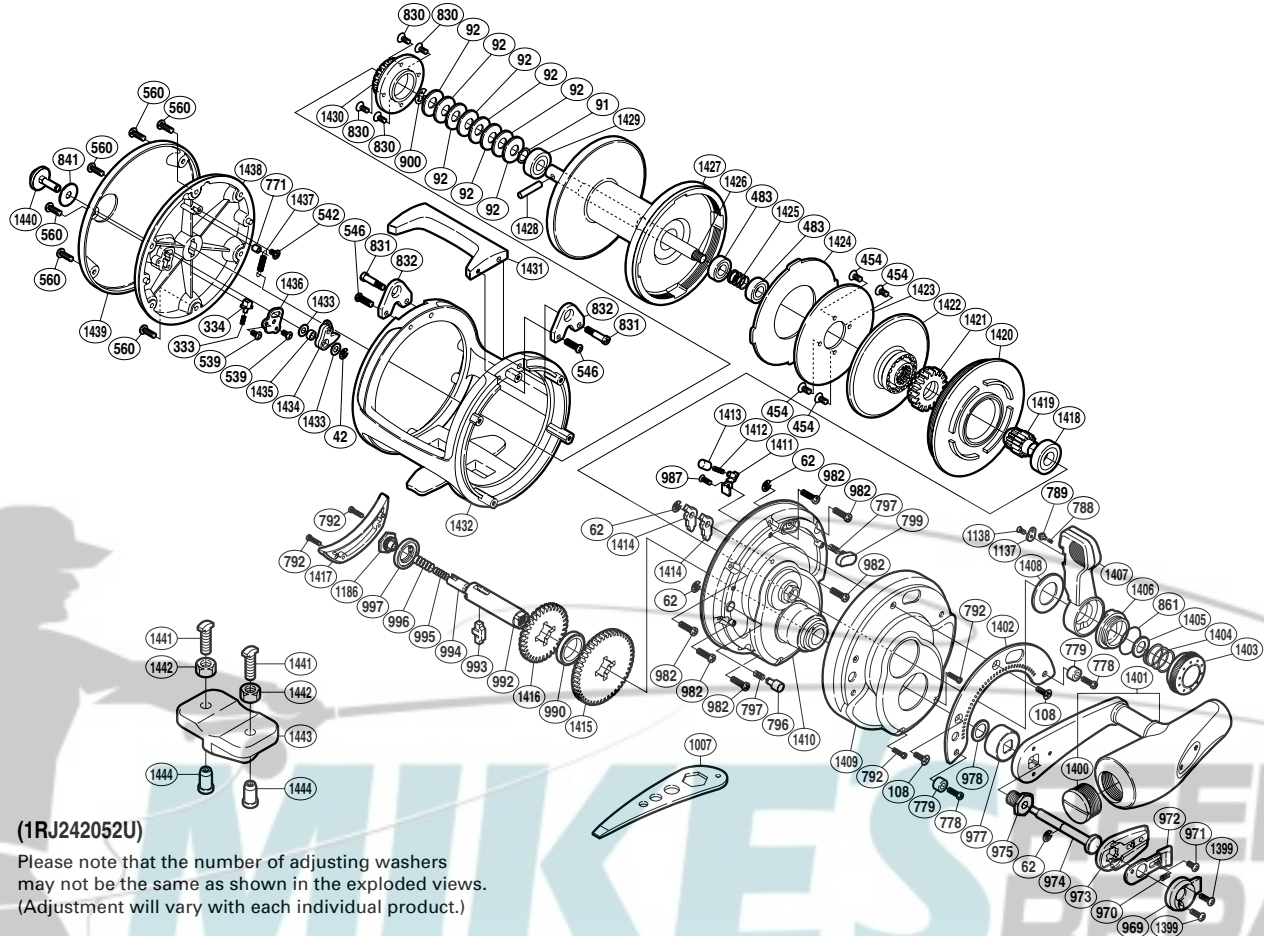

SHIMANO

TYRNOS A-RB

TYR-50II LRS

(1RJ242052U)

Please note that the number of adjusting washers may not be the same as shown in the exploded views. (Adjustment will vary with each individual product.)

Part No.	Description	Part No.	Description	Part No.	Description
TGT0042	E Lock	TGT0974	Push Low Button Shaft	TGT1416	Drive Gear B
TGT0062	E Lock	TGT0975	Handle Bolt	TGT1417	Right Side Seal
TGT0091	Bearing Thrust Washer	TGT0977	Drive Shaft Shield	TGT1418	Ball Bearing
TGT0092	Coned Disc Spring	TGT0978	Washer	TGT1419	Pinion Gear A
TGT0108	Screw	TGT0982	Screw	TGT1420	Cooling Shield
TGT0333	Click Spring	TGT0987	Screw	TGT1421	Pinion Gear B
TGT0334	Click Spring Holder	TGT0990	Friction Washer	TGT1422	Pinion Guard
TGT0454	Screw	TGT0992	Drive Shaft	TGT1423	Drag Plate
TGT0483	Ball Bearing	TGT0993	Gear Select Cross Bar	TGT1424	Drag Washer
TGT0539	Screw	TGT0994	Cross Bar Stop	TGT1425	Pressure Release Spring
TGT0542	Screw	TGT0995	Drive Shaft Spring B	TGT1426	Main Shaft
TGT0546	Screw	TGT0996	Drive Shaft Spring	TGT1427	Spool
TGT0560	Screw	TGT0997	Friction Washer	TGT1428	Cross Pin
TGT0771	Click Pawl Spring Boss Ring	TGT1137	Lever Click Cover	TGT1429	Ball Bearing
TGT0778	Screw	TGT1138	Screw	TGT1430	Click Gear
TGT0779	Screw Shield	TGT1186	Drive Shaft Screw	TGT1431	Cross Bar
TGT0788	Lever Click Shoe	TGT1399	Screw	TGT1432	One-Piece Frame
TGT0789	Lever Click	TGT1400	Handle Knob Bushing	TGT1433	Spacer
TGT0792	Screw	TGT1401	Handle Assembly	TGT1434	Click Pawl
TGT0796	Free Spool Detent	TGT1402	Lever Quadrant	TGT1435	Click Pawl Bushing
TGT0797	Pressure Spring	TGT1403	Pre-Program Dial	TGT1436	Click Spring Retainer
TGT0799	Strike Stop	TGT1404	Dial Spring	TGT1437	Click Pawl Spring
TGT0830	Screw	TGT1405	Washer	TGT1438	Left Side Plate
TGT0831	Harness Lug Screw	TGT1406	Lever Shaft Body	TGT1439	Left Side Plate Cover
TGT0832	Harness Lug	TGT1407	Drag Control Lever	TGT1440	Click Button
TGT0841	Click Button Spacer	TGT1408	Lever Thrust Washer		
TGT0861	O Ring	TGT1409	Right Side Plate Cover		
TGT0900	E Lock	TGT1410	Right Side Plate	TGT1441	Rod Clamp Bolt (accessory)
TGT0969	Push Button Shield	TGT1411	Guard Against Dog	TGT1442	Rod Clamp Nut B (accessory)
TGT0970	Slide Plate Spring	TGT1412	Dog Spring	TGT1443	Rod Clamp (accessory)
TGT0971	Screw	TGT1413	Dog Spring Guide	TGT1444	Rod Clamp Nut A (accessory)
TGT0972	Slide Plate	TGT1414	Anti-Reverse Pawl		
TGT0973	Handle Bolt Plate	TGT1415	Drive Gear A	TGT1007	Wrench (accessory)