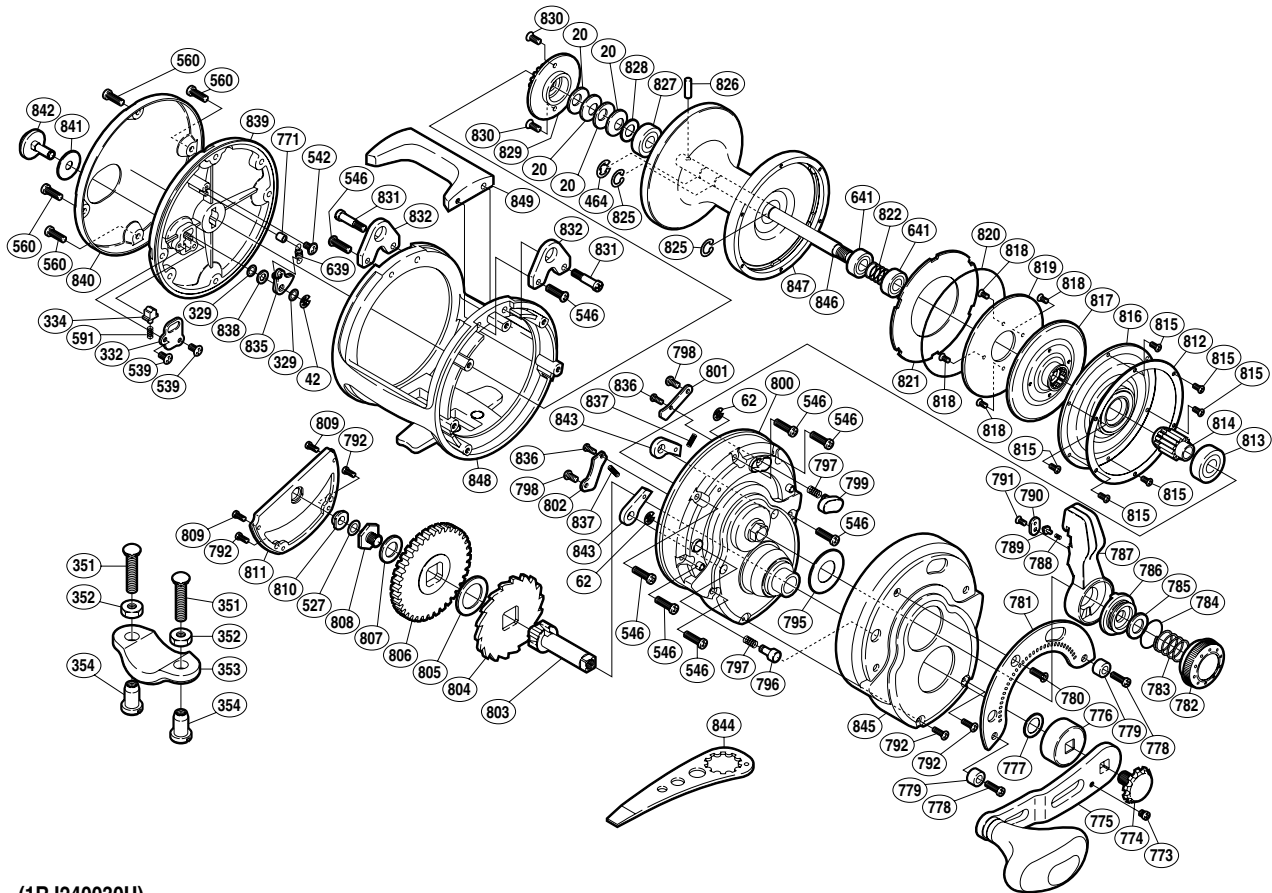

SHIMANO®

TYRNOS A-RB

TYR-30

(1RJ240030U)

Part No.	Description	Part No.	Description	Part No.	Description
TGT0020	Coned Disc Spring	TGT0788	Lever Click Shoe	TGT0821	Drag Washer
TGT0042	E Lock	TGT0789	Lever Click	TGT0822	Pressure Release Spring
TGT0062	E Lock	TGT0790	Lever Click Cover	TGT0825	C Lock
TGT0329	Spacer	TGT0791	Screw	TGT0826	Cross Pin
TGT0332	Click Spring Retainer	TGT0792	Screw	TGT0827	Ball Bearing
TGT0334	Click Spring Holder	TGT0795	Lever Thrust Ring	TGT0828	Bearing Thrust Washer
TGT0464	E Lock	TGT0796	Free Spool Detent	TGT0829	Click Gear
TGT0527	Spacer	TGT0797	Pressure Spring	TGT0830	Screw
TGT0539	Screw	TGT0798	Screw	TGT0831	Harness Lug Screw
TGT0542	Screw	TGT0799	Strike Stop	TGT0832	Harness Lug
TGT0546	Screw	TGT0800	Right Side Plate	TGT0835	Click Pawl
TGT0560	Screw	TGT0801	Anti-Reverse Pawl Keeper A	TGT0836	Screw
TGT0591	Click Spring	TGT0802	Anti-Reverse Pawl Keeper B	TGT0837	Anti-Reverse Pawl Spring
TGT0639	Click Pawl Spring	TGT0803	Drive Shaft	TGT0838	Spacer
TGT0641	Ball Bearing	TGT0804	Anti-Reverse Ratchet	TGT0839	Left Side Plate
TGT0771	Click Pawl Spring Boss Ring	TGT0805	Anti-Reverse Ratchet Spacer	TGT0840	Left Side Plate Cover
TGT0773	Screw	TGT0806	Drive Gear	TGT0841	Click Button Spacer
TGT0774	Handle Bolt	TGT0807	Drive Gear Spacer	TGT0842	Click Button
TGT0775	Handle	TGT0808	Drive Shaft Screw	TGT0843	Anti-Reverse Pawl
TGT0776	Gear Shaft Shield	TGT0809	Screw	TGT0845	Right Side Plate Cover
TGT0777	Gear Shaft Thrust Washer	TGT0810	Drive Shaft Bushing	TGT0846	Main Shaft
TGT0778	Screw	TGT0811	Right Side Seal	TGT0847	Spool
TGT0779	Screw Shield	TGT0812	Cooling Shield Ring	TGT0848	One-Piece Frame
TGT0780	Screw	TGT0813	Ball Bearing	TGT0849	Cross Bar
TGT0781	Lever Quadrant	TGT0814	Pinion Gear		
TGT0782	Pre-Program Dial	TGT0815	Screw	TGT0351	Rod Clamp Bolt (accessory)
TGT0783	Dial Spring	TGT0816	Cooling Shield	TGT0352	Rod Clamp Nut B (accessory)
TGT0784	O Ring	TGT0817	Pinion Guard	TGT0353	Rod Clamp (accessory)
TGT0785	Drag Cam Washer	TGT0818	Screw	TGT0354	Rod Clamp Nut A (accessory)
TGT0786	Lever Shaft Body	TGT0819	Drag Plate		
TGT0787	Drag Control Lever	TGT0820	O Ring	TGT0844	Wrench (accessory)