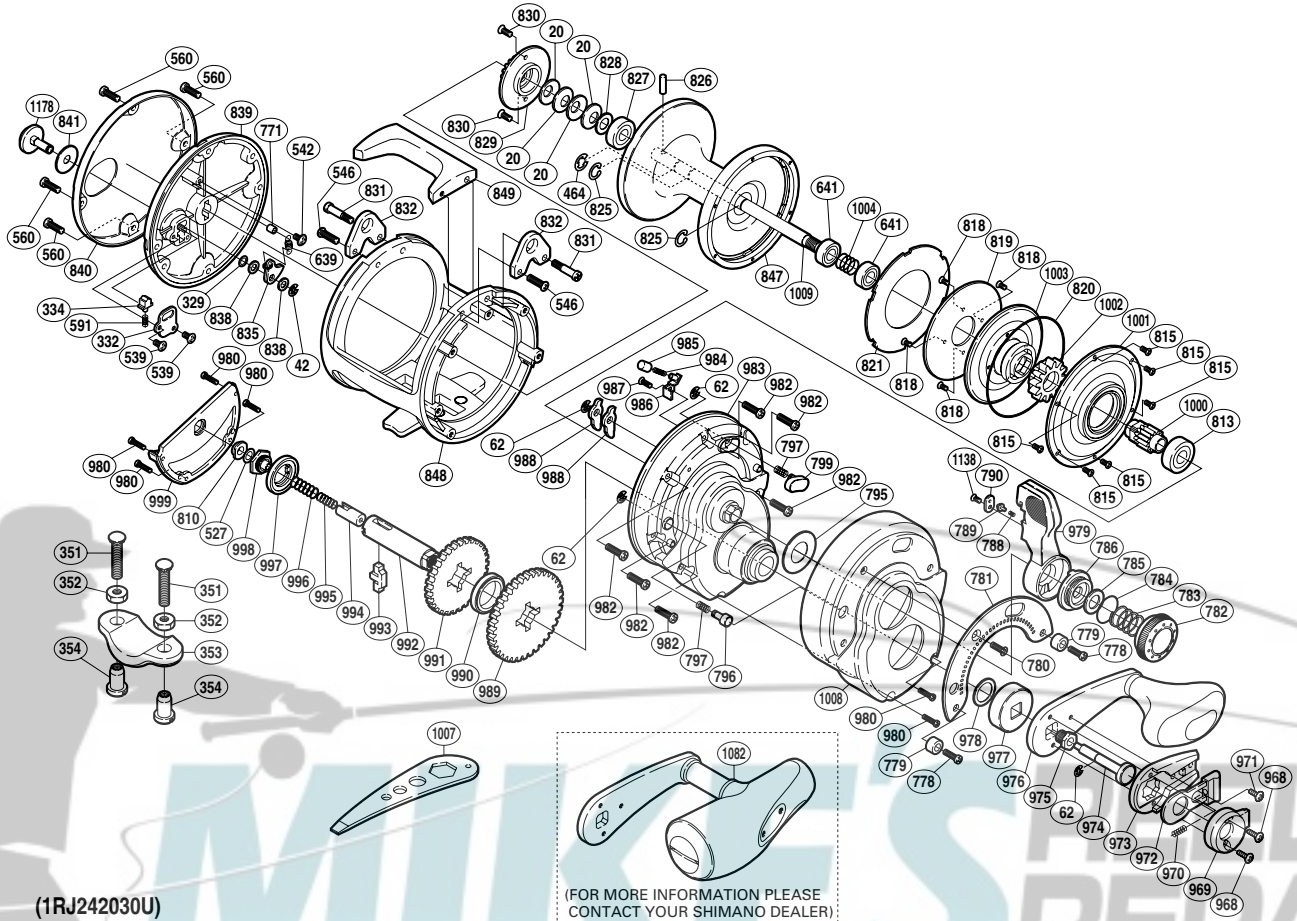

SHIMANO

TYRNOS A-RB

TYR-30II

(1RJ242030U)

Part No.	Description	Part No.	Description	Part No.	Description
TGT0020	Coned Disc Spring	TGT0818	Screw	TGT0984	Dog Spring
TGT0042	E Lock	TGT0819	Drag Plate	TGT0985	Dog Spring Guide
TGT0062	E Lock	TGT0820	O Ring	TGT0986	Guard Against Dog
TGT0329	Spacer	TGT0821	Drag Washer	TGT0987	Screw
TGT0332	Click Spring Retainer	TGT0825	C Lock	TGT0988	Dog
TGT0334	Click Spring Holder	TGT0826	Cross Pin	TGT0989	Drive Gear A
TGT0464	E Lock	TGT0827	Ball Bearing	TGT0990	Friction Washer
TGT0527	Spacer	TGT0828	Bearing Thrust Washer	TGT0991	Drive Gear B
TGT0539	Screw	TGT0829	Click Gear	TGT0992	Drive Shaft
TGT0542	Screw	TGT0830	Screw	TGT0993	Gear Select Cross Bar
TGT0546	Screw	TGT0831	Harness Lug Screw	TGT0994	Cross Bar Stop
TGT0560	Screw	TGT0832	Harness Lug	TGT0995	Drive Shaft Spring B
TGT0591	Click Spring	TGT0835	Click Pawl	TGT0996	Drive Shaft Spring
TGT0639	Click Pawl Spring	TGT0838	Spacer	TGT0997	Friction Washer
TGT0641	Ball Bearing	TGT0839	Left Side Plate	TGT0998	Drive Shaft Screw
TGT0771	Click Pawl Spring Boss Ring	TGT0840	Left Side Plate Cover	TGT0999	Right Side Seal
TGT0778	Screw	TGT0841	Click Button Spacer	TGT1000	Pinion Gear A
TGT0779	Screw Shield	TGT0847	Spool	TGT1001	Cooling Shield
TGT0780	Screw	TGT0848	One-Piece Frame	TGT1002	Pinion Gear B
TGT0781	Lever Quadrant	TGT0849	Cross Bar	TGT1003	Pinion Guard
TGT0782	Pre-Program Dial	TGT0968	Screw	TGT1004	Pressure Release Spring
TGT0783	Dial Spring	TGT0969	Push Button Shield	TGT1008	Right Side Plate Cover
TGT0784	O Ring	TGT0970	Slide Plate Spring	TGT1009	Spool Shaft
TGT0785	Washer	TGT0971	Screw	TGT1138	Screw
TGT0786	Lever Shaft Body	TGT0972	Slide Plate	TGT1178	Click Button
TGT0788	Lever Click Shoe	TGT0973	Handle Bolt Plate		
TGT0789	Lever Click	TGT0974	Push Low Button Shaft	TGT0351	Rod Clamp Bolt (accessory)
TGT0790	Lever Click Cover	TGT0975	Handle Bolt	TGT0352	Rod Clamp Nut B (accessory)
TGT0795	Lever Thrust Ring	TGT0976	Handle	TGT0353	Rod Clamp (accessory)
TGT0796	Free Spool Detent	TGT0977	Drive Shaft Shield	TGT0354	Rod Clamp Nut A (accessory)
TGT0797	Pressure Spring	TGT0978	Washer		
TGT0799	Strike Stop	TGT0979	Drag Control Lever	TGT1007	Wrench (accessory)
TGT0810	Drive Shaft Bushing	TGT0980	Screw		
TGT0813	Ball Bearing	TGT0982	Screw		
TGT0815	Screw	TGT0983	Right Side Plate	TGT1082	Harness Fishing Accessory Handle