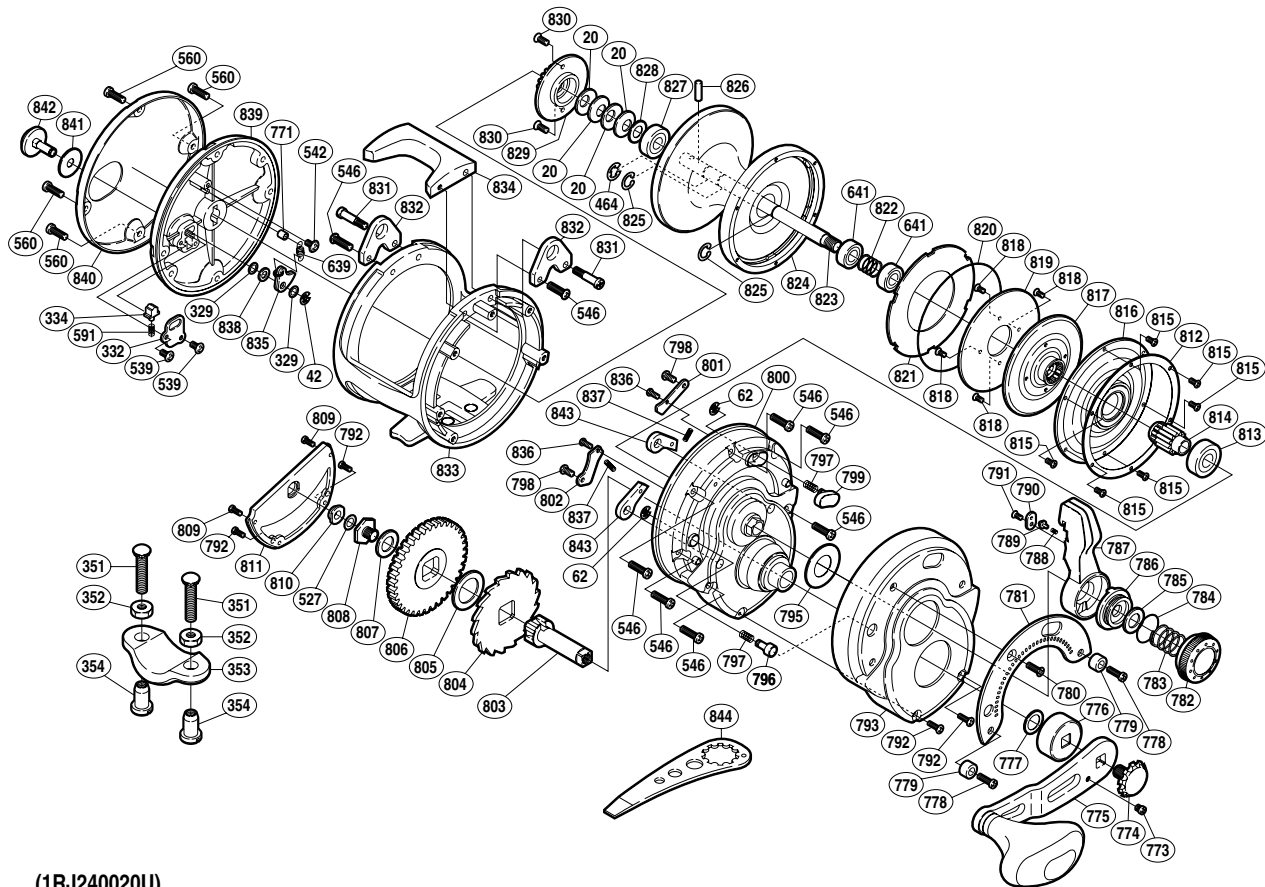

SHIMANO®

TYRNOS A-RB

TYR-20

(1RJ240020U)

Part No.	Description	Part No.	Description	Part No.	Description
TGT0020	Coned Disc Spring	TGT0788	Lever Click Shoe	TGT0820	O Ring
TGT0042	E Lock	TGT0789	Lever Click	TGT0821	Drag Washer
TGT0062	E Lock	TGT0790	Lever Click Cover	TGT0822	Pressure Release Spring
TGT0329	Spacer	TGT0791	Screw	TGT0823	Main Shaft
TGT0332	Click Spring Retainer	TGT0792	Screw	TGT0824	Spool
TGT0334	Click Spring Holder	TGT0793	Right Side Plate Cover	TGT0825	C Lock
TGT0464	E Lock	TGT0795	Lever Thrust Ring	TGT0826	Cross Pin
TGT0527	Spacer	TGT0796	Free Spool Detent	TGT0827	Ball Bearing
TGT0539	Screw	TGT0797	Pressure Spring	TGT0828	Bearing Thrust Washer
TGT0542	Screw	TGT0798	Screw	TGT0829	Click Gear
TGT0546	Screw	TGT0799	Strike Stop	TGT0830	Screw
TGT0560	Screw	TGT0800	Right Side Plate	TGT0831	Harness Lug Screw
TGT0591	Click Spring	TGT0801	Anti-Reverse Pawl Keeper A	TGT0832	Harness Lug
TGT0639	Click Pawl Spring	TGT0802	Anti-Reverse Pawl Keeper B	TGT0833	One-Piece Frame
TGT0641	Ball Bearing	TGT0803	Drive Shaft	TGT0834	Cross Bar
TGT0771	Click Pawl Spring Boss Ring	TGT0804	Anti-Reverse Ratchet	TGT0835	Click Pawl
TGT0773	Screw	TGT0805	Anti-Reverse Ratchet Spacer	TGT0836	Screw
TGT0774	Handle Bolt	TGT0806	Drive Gear	TGT0837	Anti-Reverse Pawl Spring
TGT0775	Handle	TGT0807	Drive Gear Spacer	TGT0838	Spacer
TGT0776	Gear Shaft Shield	TGT0808	Drive Shaft Screw	TGT0839	Left Side Plate
TGT0777	Gear Shaft Thrust Washer	TGT0809	Screw	TGT0840	Left Side Plate Cover
TGT0778	Screw	TGT0810	Drive Shaft Bushing	TGT0841	Click Button Spacer
TGT0779	Screw Shield	TGT0811	Right Side Seal	TGT0842	Click Button
TGT0780	Screw	TGT0812	Cooling Shield Ring	TGT0843	Anti-Reverse Pawl
TGT0781	Lever Quadrant	TGT0813	Ball Bearing		
TGT0782	Pre-Program Dial	TGT0814	Pinion Gear	TGT0351	Rod Clamp Bolt (accessory)
TGT0783	Dial Spring	TGT0815	Screw	TGT0352	Rod Clamp Nut B (accessory)
TGT0784	O Ring	TGT0816	Cooling Shield	TGT0353	Rod Clamp (accessory)
TGT0785	Drag Cam Washer	TGT0817	Pinion Guard	TGT0354	Rod Clamp Nut A (accessory)
TGT0786	Lever Shaft Body	TGT0818	Screw		
TGT0787	Drag Control Lever	TGT0819	Drag Plate	TGT0844	Wrench (accessory)