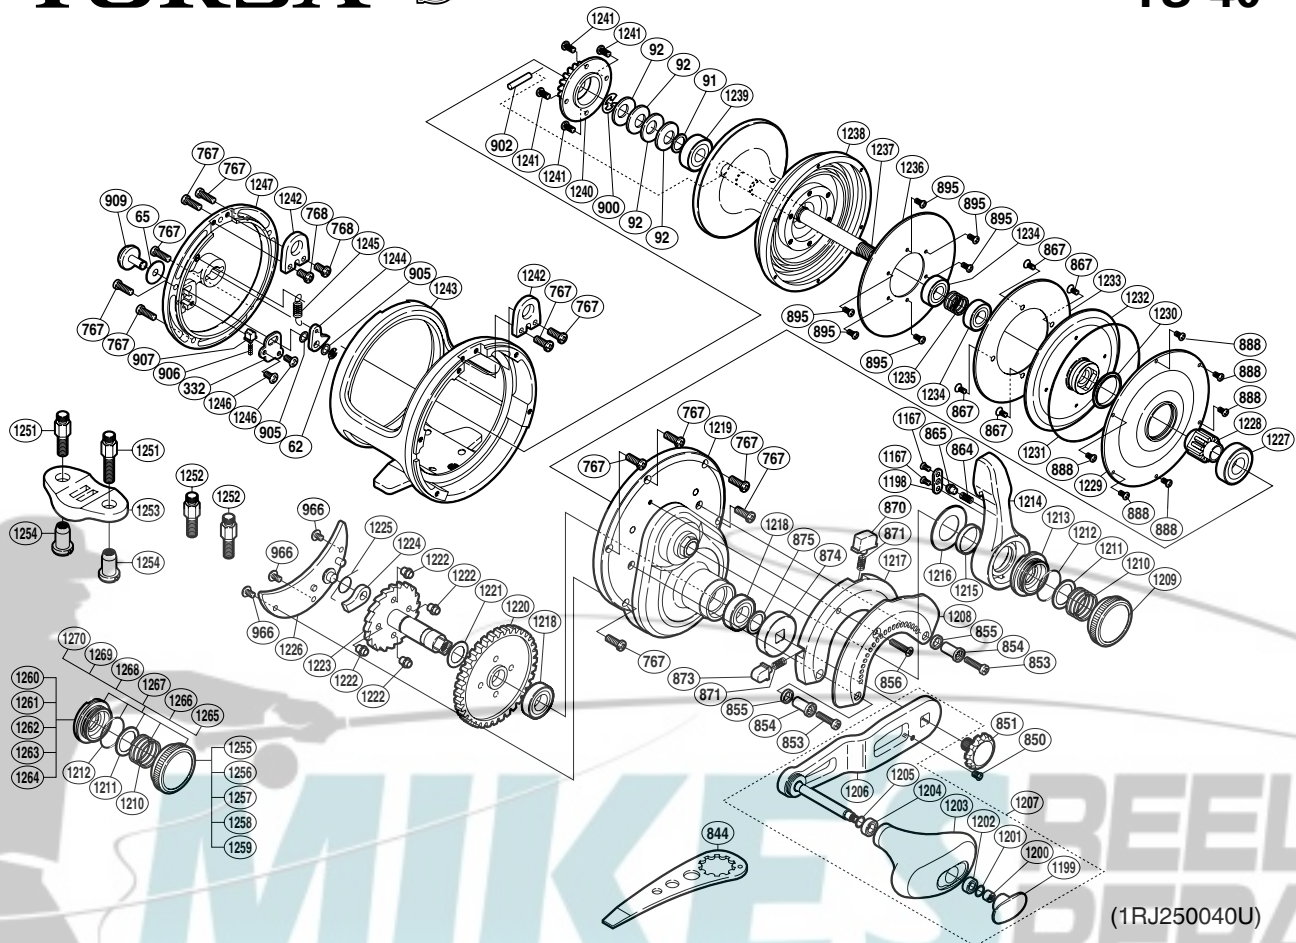

## TS-40

Part No.	Description	Part No.	Description	Part No.	Description
TGT0062	E Lock	TGT1202	Ball Bearing	TGT1238	Spool
TGT0065	Spacer	TGT1203	Handle Knob	TGT1239	Ball Bearing
TGT0091	Bearing Thrust Washer	TGT1204	Ball Bearing	TGT1240	Click Gear Support
TGT0092	Coned Disc Spring	TGT1205	Washer	TGT1241	Screw
TGT0257	Brake Collar (blue)	TGT1206	Handle Shank Assembly	TGT1242	Harness Lug
TGT0332	Click Spring Retainer	TGT1207	Handle Assembly	TGT1243	One-Piece Frame
TGT0767	Screw	TGT1208	Lever Quadrant	TGT1244	Click Pawl
TGT0768	Screw	TGT1209	Pre-Program Dial (LRS)	TGT1245	Click Pawl Spring
TGT0850	Screw	TGT1210	Dial Spring	TGT1246	Screw
TGT0851	Handle Bolt	TGT1211	Washer	TGT1247	Left Side Plate
TGT0853	Screw	TGT1212	O Ring		
TGT0854	Screw Shield	TGT1213	Lever Shaft Body (LRS)	TGT1251	Rod Clamp Bolt (accessory)
TGT0855	Quadrant Support	TGT1214	Drag Control Lever	TGT1252	Rod Clamp Bolt S (accessory)
TGT0856	Screw	TGT1215	Lever Thrust Ring	TGT1253	Rod Clamp (accessory)
TGT0864	Yoke Spring	TGT1216	Washer	TGT1254	Rod Clamp Nut (accessory)
TGT0865	Lever Click	TGT1217	Right Side Plate B	TGT0844	Wrench (accessory)
TGT0867	Screw	TGT1218	Ball Bearing		
TGT0870	Strike Stop	TGT1219	Right Side Plate		
TGT0871	Pressure Spring	TGT1220	Drive Gear	TGT1255	Pre-Program Dial (DNK20) (accessory)
TGT0873	Free Spool Detent	TGT1221	Washer	TGT1256	Pre-Program Dial (DNK30-40) (accessory)
TGT0874	Gear Shaft Shield	TGT1222	Anti-Reverse Ratchet Pin	TGT1257	Pre-Program Dial (CFS) (accessory)
TGT0875	Washer	TGT1223	Anti-Reverse Ratchet	TGT1258	Pre-Program Dial (UFS) (accessory)
TGT0888	Screw	TGT1224	Anti-Reverse Pawl	TGT1259	Pre-Program Dial (BFS80) (accessory)
TGT0895	Screw	TGT1225	Anti-Reverse Pawl Spring		
TGT0900	E Lock	TGT1226	Set Plate	TGT1260	Lever Shaft Body (DNK20) (accessory)
TGT0902	Cross Pin	TGT1227	Ball Bearing	TGT1261	Lever Shaft Body (DNK30-40) (accessory)
TGT0905	Spacer	TGT1228	Pinion Gear	TGT1262	Lever Shaft Body (CFS) (accessory)
TGT0906	Click Spring	TGT1229	Cooling Shield	TGT1263	Lever Shaft Body (UFS) (accessory)
TGT0907	Click Spring Holder	TGT1230	Waterproof Ring	TGT1264	Lever Shaft Body (BFS80) (accessory)
TGT0909	Click Button	TGT1231	O Ring		
TGT0966	Screw	TGT1232	Pinion Guard	TGT1265	Quick Change Cam Assembly (LRS) (accessory)
TGT1167	Screw	TGT1233	Drag Plate	TGT1266	Quick Change Cam Assembly (DNK20) (accessory)
TGT1198	Lever Click Cover	TGT1234	Ball Bearing	TGT1267	Quick Change Cam Assembly (DNK30-40) (accessory)
TGT1199	Handle Knob Seal	TGT1235	Pressure Release Spring	TGT1268	Quick Change Cam Assembly (CFS) (accessory)
TGT1200	Handle Nut	TGT1236	Drag Washer	TGT1269	Quick Change Cam Assembly (UFS) (accessory)
TGT1201	Washer	TGT1237	Spool Shaft	TGT1270	Quick Change Cam Assembly (BFS80) (accessory)