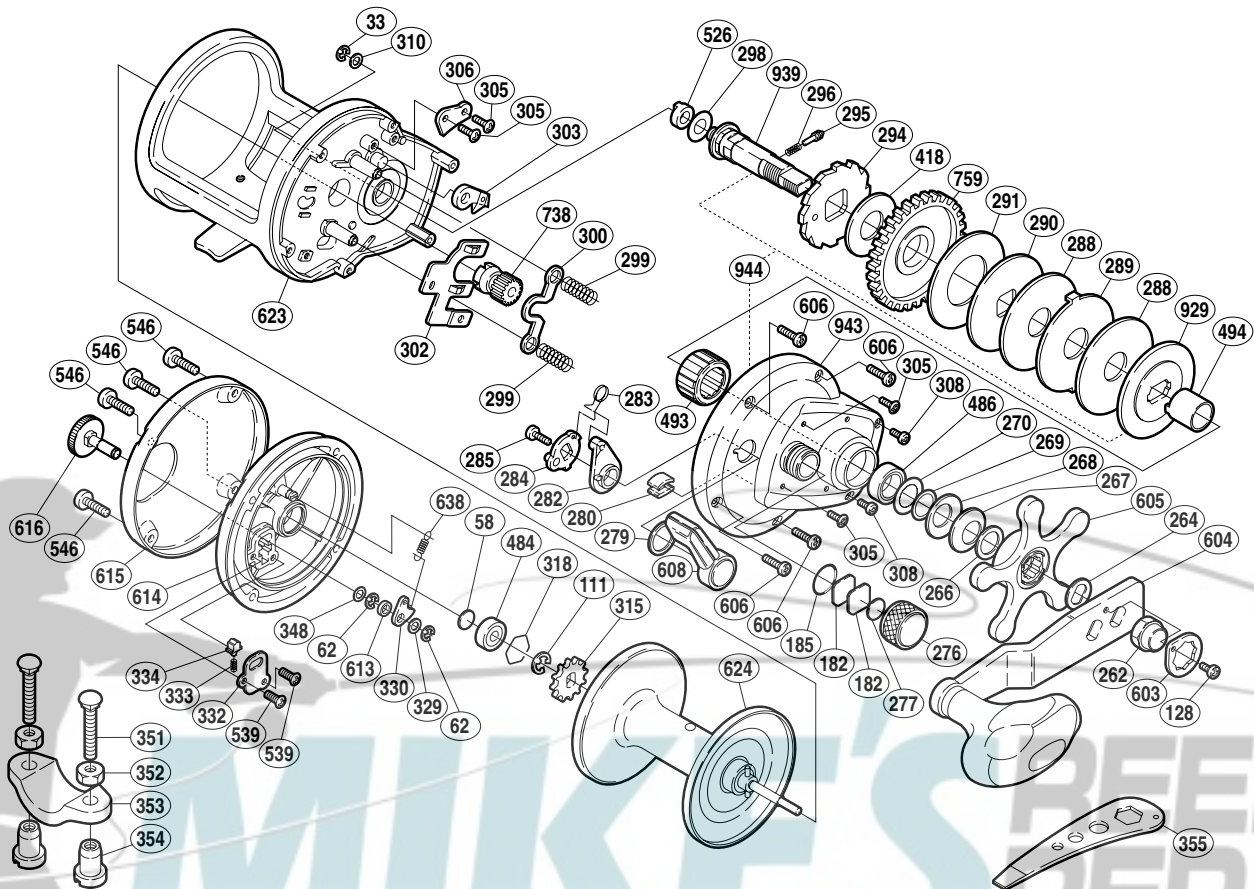

SHIMANO

TORIUM

TOR-30

Part No.	Description	Part No.	Description	Part No.	Description
TGT0033	Drive Shaft Retainer	TGT0295	Click Pin	TGT0603	Handle Nut Plate
TGT0058	Spacer "B"	TGT0296	Click Spring	TGT0604	Handle Assembly
TGT0062	Click Pawl Retainer	TGT0298	Drive Shaft Washer (B)	TGT0605	Star Drag
TGT0111	Click Gear Retainer	TGT0299	Yoke Spring	TGT0606	Right Side Plate Screw (A)
TGT0128	Handle Nut Plate Screw	TGT0300	Yoke	TGT0608	Clutch Lever
TGT0182	Cast Control Spacer (A)	TGT0302	Yoke Plate	TGT0613	Click Pawl Spacer
TGT0185	"O" Ring	TGT0303	Anti-Reverse Pawl	TGT0614	Left Side Plate
TGT0262	Handle Nut	TGT0305	Multi-Purpose Screw	TGT0615	Left Side Plate Cover
TGT0264	Drive Shaft Shield	TGT0306	Anti-Reverse Pawl Keeper	TGT0616	Click Button
TGT0266	Star Drag Washer	TGT0308	Right Side Plate Screw (D)	TGT0623	One-Piece Frame
TGT0267	Drag Spring Washer (9L)	TGT0310	Drive Shaft Washer (A)	TGT0624	Spool Assembly
TGT0268	Drag Spring Washer (9H)	TGT0315	Click Gear	TGT0638	Click Pawl Spring
TGT0269	Bearing Thrust Washer	TGT0318	Bearing Retainer	TGT0738	Pinion Gear
TGT0270	Bearing Seal	TGT0329	Spacer (B)	TGT0759	Drive Gear
TGT0276	Cast Control Cap	TGT0330	Click Pawl	TGT0929	Key Washer
TGT0277	Cast Control Spacer (B)	TGT0332	Click Spring Retainer	TGT0939	Drive Shaft
TGT0279	Smoother	TGT0333	Click Spring	TGT0943	Right Side Plate
TGT0280	Line Clip	TGT0334	Click Spring Holder	TGT0944	Upgrade Assembly
TGT0282	Eccentric Cam Bushing	TGT0348	Spacer (C)		
TGT0283	Clutch Spring	TGT0418	Drag Washer (A)		
TGT0284	Clutch Cam	TGT0484	Ball Bearing		
TGT0285	Clutch Lever Screw	TGT0486	Ball Bearing	TGT0351	Rod Clamp Bolt (accessory)
TGT0288	Drag Washer (D)	TGT0493	Roller Clutch Bearing	TGT0352	Rod Clamp Nut (B) (accessory)
TGT0289	Eared Washer (E)	TGT0494	Roller Clutch Inner Tube	TGT0353	Rod Clamp (accessory)
TGT0290	Key Washer (C)	TGT0526	Drive Shaft Bushing	TGT0354	Rod Clamp Nut (A) (accessory)
TGT0291	Drag Washer (B)	TGT0539	Click Spring Retainer Screw		
TGT0294	Anti-Reverse Ratchet	TGT0546	Left Side Plate Screw	TGT0355	Wrench (accessory)