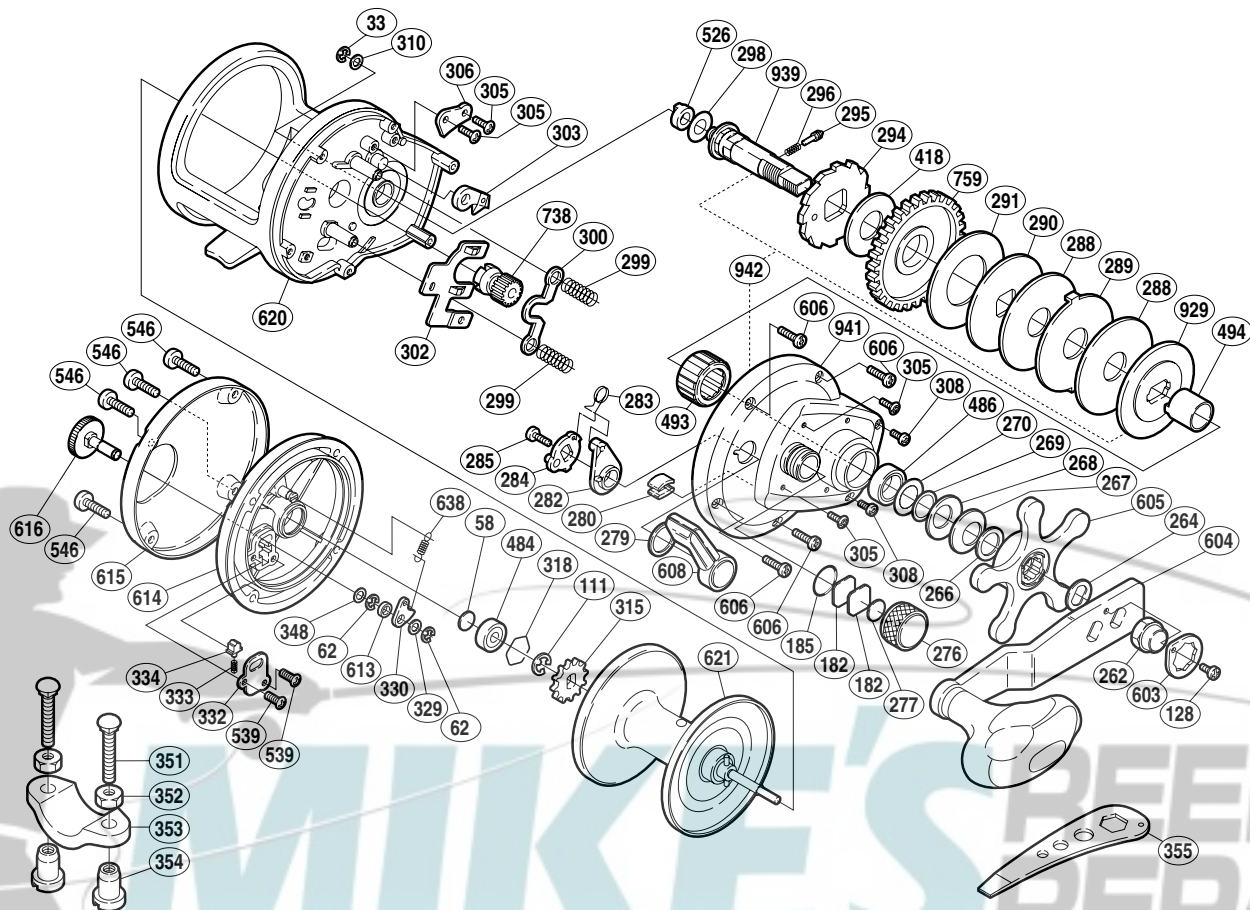

SHIMANO

TORIUM

TOR-20

Part No.	Description	Part No.	Description	Part No.	Description
TGT0033	Drive Shaft Retainer	TGT0295	Click Pin	TGT0603	Handle Nut Plate
TGT0058	Spacer "B"	TGT0296	Click Spring	TGT0604	Handle Assembly
TGT0062	Click Pawl Retainer	TGT0298	Drive Shaft Washer (B)	TGT0605	Star Drag
TGT0111	Click Gear Retainer	TGT0299	Yoke Spring	TGT0606	Right Side Plate Screw (A)
TGT0128	Handle Nut Plate Screw	TGT0300	Yoke	TGT0608	Clutch Lever
TGT0182	Cast Control Spacer (A)	TGT0302	Yoke Plate	TGT0613	Click Pawl Spacer
TGT0185	"O" Ring	TGT0303	Anti-Reverse Pawl	TGT0614	Left Side Plate
TGT0262	Handle Nut	TGT0305	Multi-Purpose Screw	TGT0615	Left Side Plate Cover
TGT0264	Drive Shaft Shield	TGT0306	Anti-Reverse Pawl Keeper	TGT0616	Click Button
TGT0266	Star Drag Washer	TGT0308	Right Side Plate Screw (D)	TGT0620	One-Piece Frame
TGT0267	Drag Spring Washer (9L)	TGT0310	Drive Shaft Washer (A)	TGT0621	Spool Assembly
TGT0268	Drag Spring Washer (9H)	TGT0315	Click Gear	TGT0638	Click Pawl Spring
TGT0269	Bearing Thrust Washer	TGT0318	Bearing Retainer	TGT0738	Pinion Gear
TGT0270	Bearing Seal	TGT0329	Spacer (B)	TGT0759	Drive Gear
TGT0276	Cast Control Cap	TGT0330	Click Pawl	TGT0929	Key Washer
TGT0277	Cast Control Spacer (B)	TGT0332	Click Spring Retainer	TGT0939	Drive Shaft
TGT0279	Smoother	TGT0333	Click Spring	TGT0941	Right Side Plate
TGT0280	Line Clip	TGT0334	Click Spring Holder	TGT0942	Upgrade Assembly
TGT0282	Eccentric Cam Bushing	TGT0348	Spacer (C)		
TGT0283	Clutch Spring	TGT0418	Drag Washer (A)		
TGT0284	Clutch Cam	TGT0484	Ball Bearing		
TGT0285	Clutch Lever Screw	TGT0486	Ball Bearing	TGT0351	Rod Clamp Bolt (accessory)
TGT0288	Drag Washer (D)	TGT0493	Roller Clutch Bearing	TGT0352	Rod Clamp Nut (B) (accessory)
TGT0289	Eared Washer (E)	TGT0494	Roller Clutch Inner Tube	TGT0353	Rod Clamp (accessory)
TGT0290	Key Washer (C)	TGT0526	Drive Shaft Bushing	TGT0354	Rod Clamp Nut (A) (accessory)
TGT0291	Drag Washer (B)	TGT0539	Click Spring Retainer Screw		
TGT0294	Anti-Reverse Ratchet	TGT0546	Left Side Plate Screw	TGT0355	Wrench (accessory)