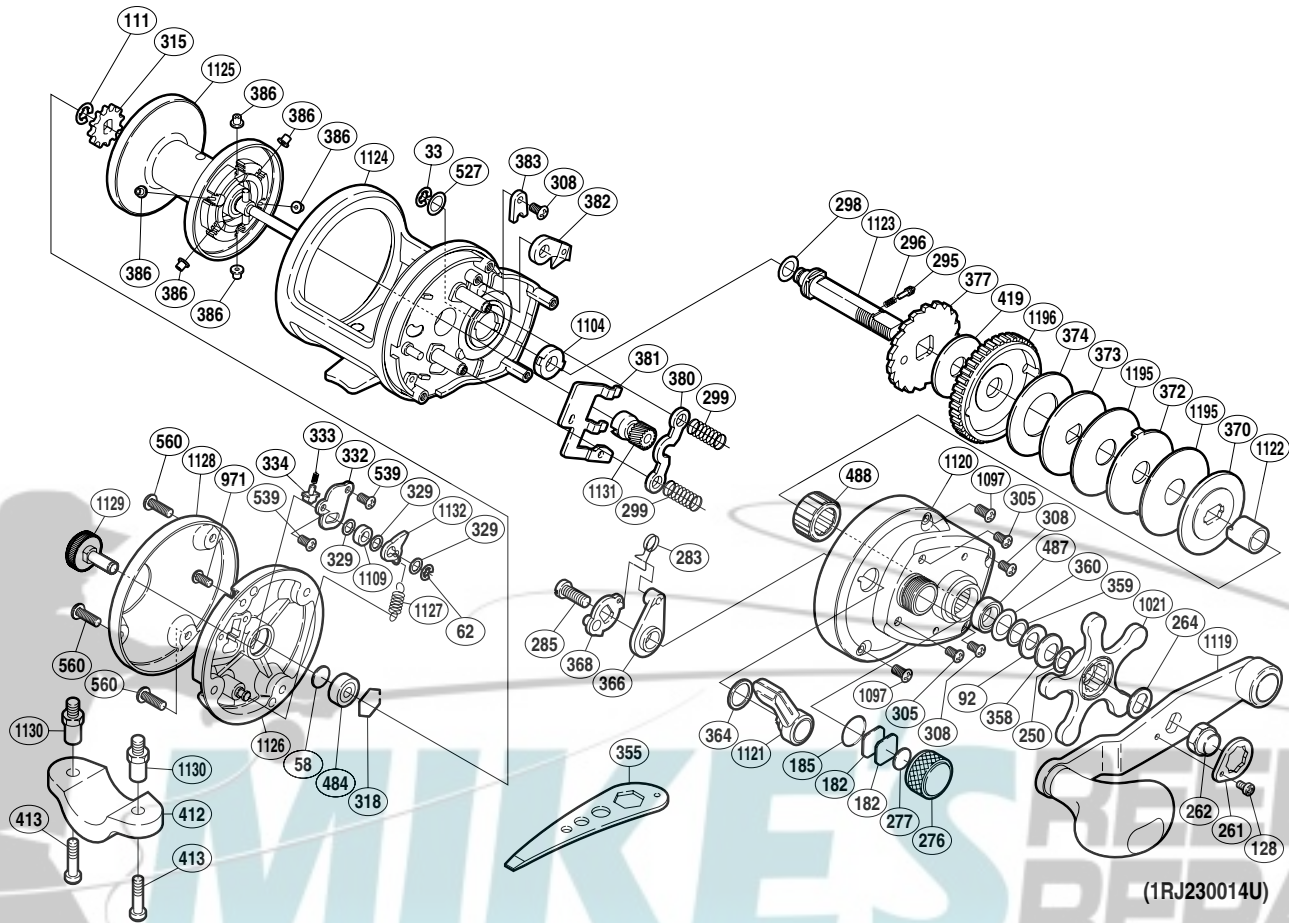

## TORIUM A-RB

## TOR-14

Part No.	Description	Part No.	Description	Part No.	Description
TGT0033	E Lock	TGT0333	Click Spring	TGT1021	Star Drag
TGT0058	Spacer B	TGT0334	Click Spring Holder	TGT1097	Screw
TGT0062	E Lock	TGT0358	Corned Disc Spring (8L)	TGT1104	Bushing
TGT0092	Corned Disc Spring (8H)	TGT0359	Bearing Thrust Washer	TGT1109	Click Pawl Spacer
TGT0111	E Lock	TGT0360	Bearing Seal	TGT1119	Handle Assembly
TGT0128	Screw	TGT0364	Smoother	TGT1120	Right Side Plate
TGT0182	Cast Control Spacer	TGT0366	Eccentric Cam Bushing	TGT1121	Clutch Lever
TGT0185	O Ring	TGT0368	Clutch Cam	TGT1122	Roller Clutch Inner Tube
TGT0250	Star Drag Washer	TGT0370	Key Washer	TGT1123	Drive Shaft
TGT0261	Handle Nut Plate	TGT0372	Eared Washer	TGT1124	One-Piece Frame
TGT0262	Handle Nut	TGT0373	Key Washer	TGT1125	Spool Assembly
TGT0264	Drive Shaft Shield	TGT0374	Drag Washer	TGT1126	Left Side Plate
TGT0276	Cast Control Cap	TGT0377	Anti-Reverse Ratchet	TGT1127	Click Pawl Spring
TGT0277	Cast Control Spacer	TGT0380	Yoke	TGT1128	Left Side Plate Cover
TGT0283	Clutch Spring	TGT0381	Yoke Plate	TGT1129	Click Button
TGT0285	Screw	TGT0382	Anti-Reverse Pawl	TGT1131	Pinion Gear
TGT0295	Click Pin	TGT0383	Anti-Reverse Pawl Keeper	TGT1132	Click Pawl
TGT0296	Click Spring	TGT0386	Brake Collar	TGT1195	Drag Washer
TGT0298	Washer	TGT0419	Drag Washer	TGT1196	Drive Gear
TGT0299	Yoke Spring	TGT0484	Ball Bearing		
TGT0305	Screw	TGT0487	Ball Bearing		
TGT0308	Screw	TGT0488	Roller Clutch Bearing	TGT0412	Rod Clamp (accessory)
TGT0315	Click Gear	TGT0527	Washer	TGT0413	Rod Clamp Bolt (accessory)
TGT0318	Bearing Retainer	TGT0539	Screw	TGT1130	Rod Clamp Nut (accessory)
TGT0329	Spacer	TGT0560	Screw		
TGT0332	Click Spring Retainer	TGT0971	Screw	TGT0355	Wrench (accessory)