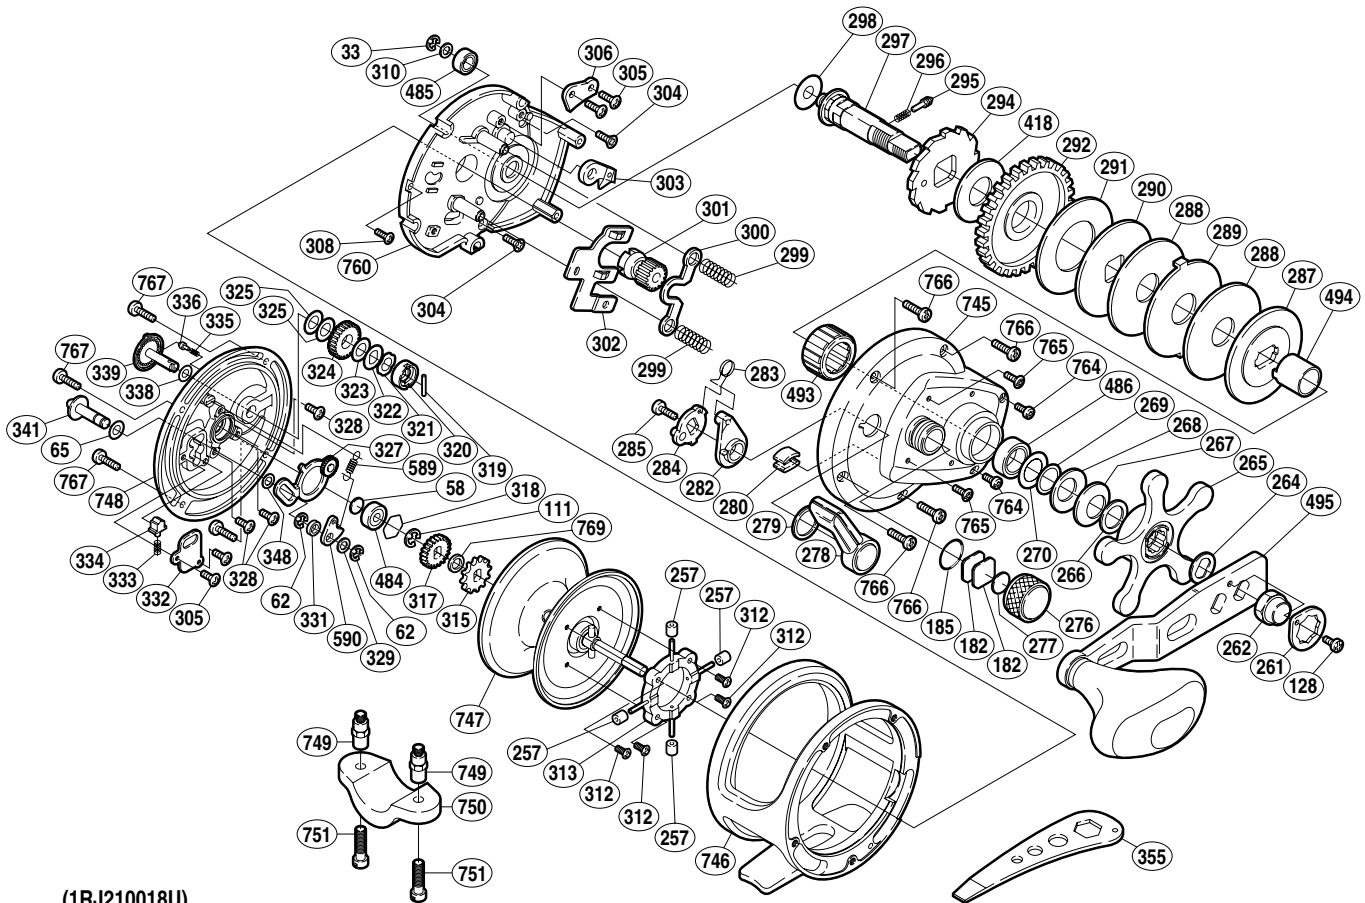

## TN-16N

(1RJ210018U)

Part No.	Description	Part No.	Description	Part No.	Description
TGT0033	Drive Shaft Retainer	TGT0294	Anti-Reverse Ratchet	TGT0334	Click Spring Holder
TGT0058	Spacer "B"	TGT0295	Click Pin	TGT0335	"BR" Click Spring
TGT0062	Click Pawl Retainer	TGT0296	Click Spring	TGT0336	"BR" Click Pin
TGT0065	Spacer (A)	TGT0297	Drive Shaft	TGT0338	"BR" Washer (D)
TGT0111	Click Gear Retainer	TGT0298	Drive Shaft Washer (B)	TGT0339	"BR" Dial
TGT0128	Handle Nut Plate Screw	TGT0299	Yoke Spring	TGT0341	Click Button
TGT0182	Cast Control Spacer (A)	TGT0300	Yoke	TGT0348	Spacer (C)
TGT0185	"O" Ring	TGT0301	Pinion Gear	TGT0418	Drag Washer (A)
TGT0257	Brake Collar	TGT0302	Yoke Plate	TGT0484	Ball Bearing
TGT0261	Handle Nut Plate	TGT0303	Anti-Reverse Pawl	TGT0485	Ball Bearing
TGT0262	Handle Nut	TGT0304	Set Plate Screw (B)	TGT0486	Ball Bearing
TGT0264	Drive Shaft Shield	TGT0305	Multi-Purpose Screw	TGT0493	Roller Clutch Bearing
TGT0265	Star Drag	TGT0306	Anti-Reverse Pawl Keeper	TGT0494	Roller Clutch Inner Tube
TGT0266	Star Drag Washer	TGT0308	Set Plate Screw (A)	TGT0495	Handle Assembly
TGT0267	Drag Spring Washer (9L)	TGT0310	Drive Shaft Washer (A)	TGT0589	Click Pawl Spring
TGT0268	Drag Spring Washer (9H)	TGT0312	Brake Shaft Holder Screw	TGT0590	Click Pawl
TGT0269	Bearing Thrust Washer	TGT0313	Brake Shaft Holder	TGT0745	Right Side Plate
TGT0270	Bearing Seal	TGT0315	Click Gear	TGT0746	One-Piece Frame
TGT0276	Cast Control Cap	TGT0317	"BR" Gear (A)	TGT0747	Spool Assembly
TGT0277	Cast Control Spacer (B)	TGT0318	Bearing Retainer	TGT0748	Left Side Plate
TGT0278	Clutch Lever	TGT0319	"BR" Cam Pin	TGT0760	Set Plate
TGT0279	Smoother	TGT0320	"BR" Cam	TGT0764	Right Side Plate Screw (D)
TGT0280	Line Clip	TGT0321	"BR" Friction Washer	TGT0765	Right Side Plate Screw (C)
TGT0282	Eccentric Cam Bushing	TGT0322	"BR" Washer (C)	TGT0766	Right Side Plate Screw (A)
TGT0283	Clutch Spring	TGT0323	"BR" Washer (A)	TGT0767	Left Side Plate Screw
TGT0284	Clutch Cam	TGT0324	"BR" Gear (C)	TGT0769	Spool Shaft Spacer
TGT0285	Clutch Lever Screw	TGT0325	"BR" Washer (B)		
TGT0287	Key Washer	TGT0327	"BR" Set Plate		
TGT0288	Drag Washer (D)	TGT0328	"BR" Set Plate Screw	TGT0749	Rod Clamp Nut (accessory)
TGT0289	Eared Washer (E)	TGT0329	Spacer (B)	TGT0750	Rod Clamp (accessory)
TGT0290	Key Washer (C)	TGT0331	Click Pawl Spacer	TGT0751	Rod Clamp Bolt (accessory)
TGT0291	Drag Washer (B)	TGT0332	Click Spring Retainer		
TGT0292	Drive Gear	TGT0333	Click Spring	TGT0355	Wrench (accessory)