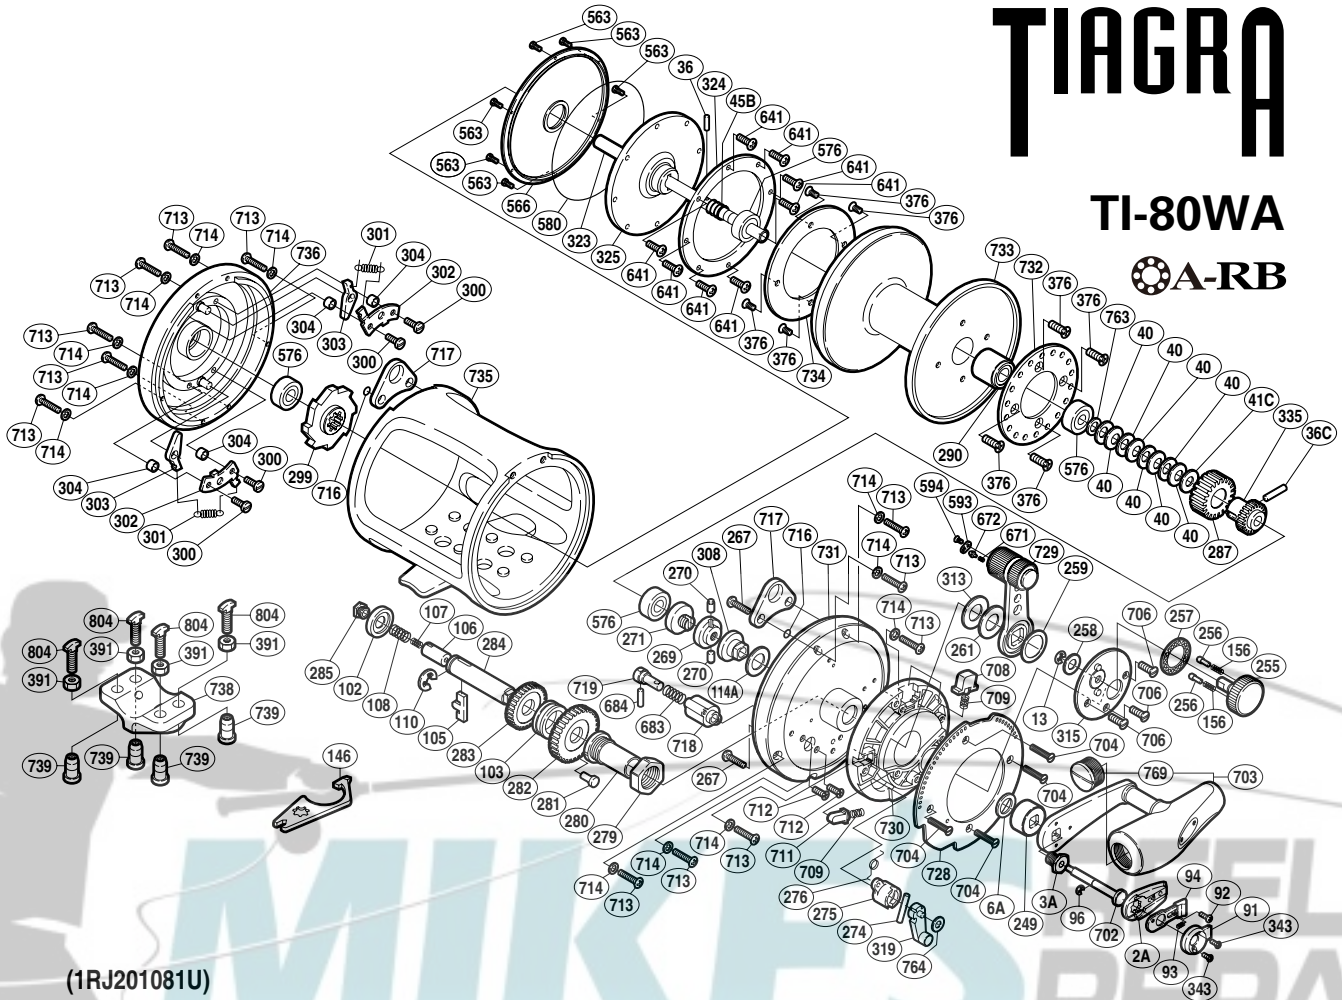

SHIMANO

TIAGRA

TI-80WA

⊙A-RB

(1RJ201081U)

Part No.	Description	Part No.	Description	Part No.	Description
TT 0002A	Handle Bolt Plate	TT 0276	Cross Pin Support Spring	TT 0684	Plunger Cross Pin A
TT 0003A	Handle Bolt	TT 0279	Holder Nut	TT 0702	Push Low Button Shaft
TT 0006A	Drive Shaft Washer	TT 0280	Drive Shaft Holder	TT 0703	Handle Assembly
TT 0013	C Lock	TT 0281	Lock Pin	TT 0704	Screw
TT 0036	Cross Pin A	TT 0282	Drive Gear A	TT 0706	Screw
TT 0036C	Cross Pin B	TT 0283	Drive Gear B	TT 0708	Strike Stop
TT 0040	Pre-Load Spring	TT 0284	Drive Shaft	TT 0709	Pressure Spring
TT 0041C	Pre-Load Washer	TT 0285	Drive Shaft Screw	TT 0711	Free Spool Detent
TT 0045B	Pressure Plate Spring	TT 0287	Pinion Gear B	TT 0712	Screw
TT 0091	Push Button Shield	TT 0290	Piston Assembly	TT 0713	Screw
TT 0092	Screw	TT 0299	Anti-Reverse Ratchet	TT 0714	Washer
TT 0093	Slide Plate Spring	TT 0300	Screw	TT 0716	O Ring
TT 0094	Slide Plate	TT 0301	Dog Spring	TT 0717	Harness Lug
TT 0096	E Lock	TT 0302	Set Plate	TT 0718	Plunger Holder
TT 0102	Friction Washer A	TT 0303	Dog	TT 0719	Alert Plunger
TT 0103	Friction Washer B	TT 0304	Set Plate Support	TT 0728	Lever Quadrant
TT 0105	Gear Select Cross Bar	TT 0308	Lever Shaft Body	TT 0729	Drag Control Lever
TT 0106	Cross Bar Stop	TT 0313	Lever Thrust Ring	TT 0730	Right Side Plate B
TT 0107	Drive Shaft Spring B	TT 0315	Lever Hub Cover	TT 0731	Right Side Plate A
TT 0108	Drive Shaft Spring	TT 0319	Strike Alert Lever	TT 0732	Alert Ratchet
TT 0110	E Lock	TT 0323	Main Shaft	TT 0733	Spool
TT 0114A	Washer	TT 0324	Drag Washer	TT 0734	Drag Plate
TT 0156	Friction Shoe Spring	TT 0325	Pressure Plate	TT 0735	One-Piece Frame
TT 0249	Drive Shaft Shield	TT 0335	Pinion Gear A	TT 0736	Left Side Plate
TT 0255	Pre-Program Dial	TT 0343	Screw	TT 0763	Bearing Thrust Washer
TT 0256	Dial Click Shoe	TT 0376	Screw	TT 0764	Spacer
TT 0257	Dial Click	TT 0563	Screw	TT 0769	Handle Knob Bushing
TT 0258	Washer	TT 0566	Cooling Shield		
TT 0259	Lever Thrust Ring	TT 0576	Ball Bearing		
TT 0261	Lever Thrust Ring	TT 0580	O Ring		
TT 0267	Screw	TT 0593	Lever Click Cover	TT 0391	Rod Clamp Nut B (accessory)
TT 0269	Pre-Program Key	TT 0594	Screw	TT 0738	Rod Clamp (accessory)
TT 0270	Pre-Program Key Pin	TT 0641	Screw	TT 0739	Rod Clamp Nut A (accessory)
TT 0271	Pre-Program Screw	TT 0671	Lever Click Shoe	TT 0804	Rod Clamp Bolt (accessory)
TT 0274	Plunger Cross Pin B	TT 0672	Liver Click		
TT 0275	Plunger Cross Pin Support	TT 0683	Click Spring	TT 0146	Wrench (accessory)