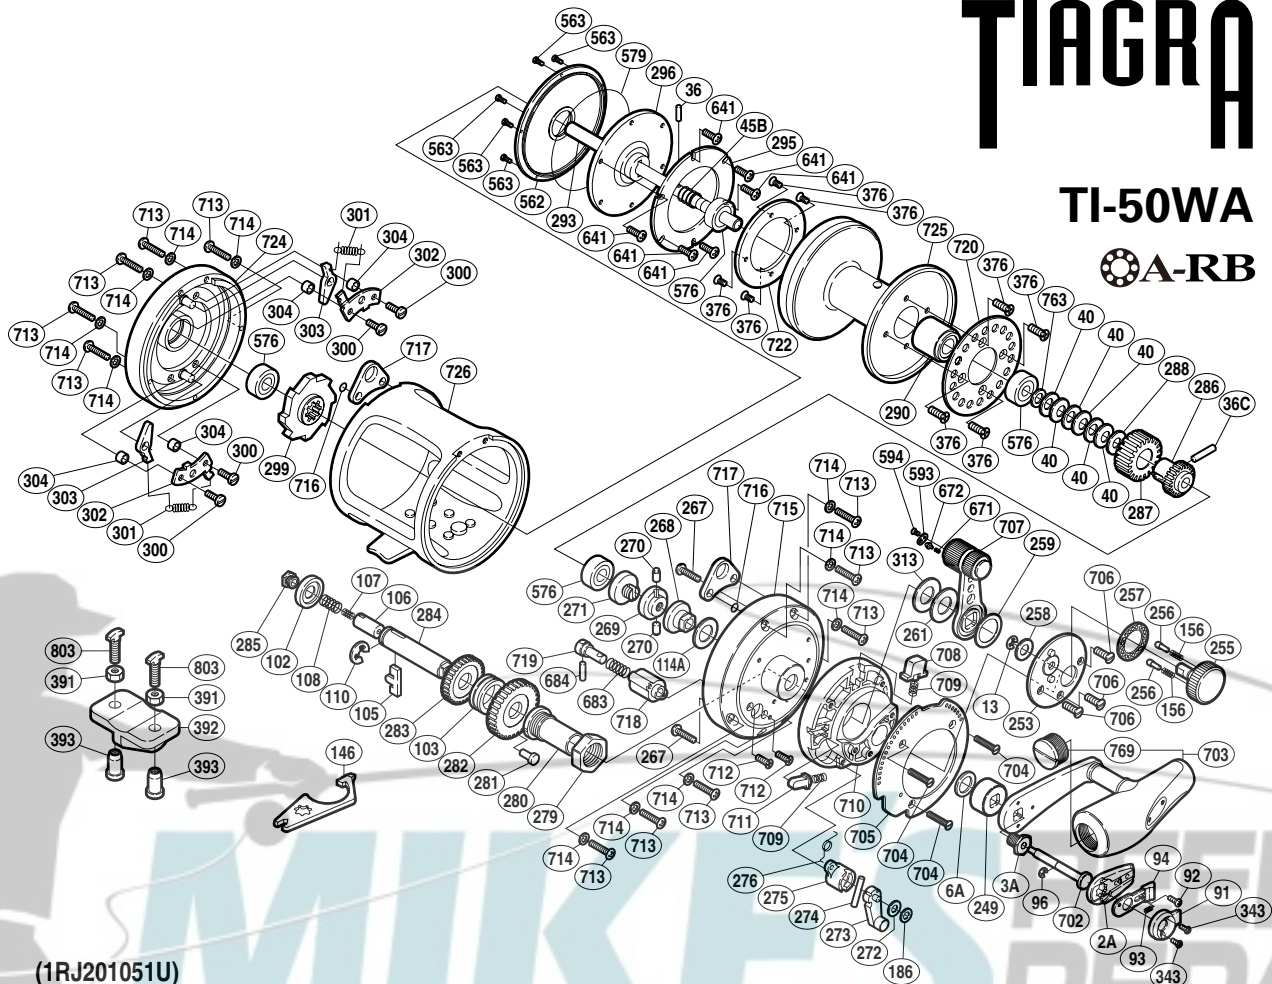

SHIMANO

TIAGRA

TI-50WA

A-RB

(1RJ201051U)

Part No.	Description	Part No.	Description	Part No.	Description
TT 0002A	Handle Bolt Plate	TT 0272	Spacer	TT 0672	Liver Click
TT 0003A	Handle Bolt	TT 0273	Strike Alert Lever	TT 0683	Click Spring
TT 0006A	Drive Shaft Washer	TT 0274	Plunger Cross Pin B	TT 0684	Plunger Cross Pin A
TT 0013	C Lock	TT 0275	Plunger Cross Pin Support	TT 0702	Push Low Button Shaft
TT 0036	Cross Pin A	TT 0276	Cross Pin Support Spring	TT 0703	Handle Assembly
TT 0036C	Cross Pin B	TT 0279	Holder Nut	TT 0704	Screw
TT 0040	Pre-Load Spring	TT 0280	Drive Shaft Holder	TT 0705	Lever Quadrant
TT 0045B	Pressure Plate Spring	TT 0281	Lock Pin	TT 0706	Screw
TT 0091	Push Button Shield	TT 0282	Drive Gear A	TT 0707	Drag Control Lever
TT 0092	Screw	TT 0283	Drive Gear B	TT 0708	Strike Stop
TT 0093	Slide Plate Spring	TT 0284	Drive Shaft	TT 0709	Pressure Spring
TT 0094	Slide Plate	TT 0285	Drive Shaft Screw	TT 0710	Right Side Plate B
TT 0096	E Lock	TT 0286	Pinion Gear A	TT 0711	Free Spool Detent
TT 0102	Friction Washer A	TT 0287	Pinion Gear B	TT 0712	Screw
TT 0103	Friction Washer B	TT 0288	Pre-Load Washer	TT 0713	Screw
TT 0105	Gear Select Cross Bar	TT 0290	Piston Assembly	TT 0714	Washer
TT 0106	Cross Bar Stop	TT 0293	Main Shaft	TT 0715	Right Side Plate A
TT 0107	Drive Shaft Spring B	TT 0295	Drag Washer	TT 0716	O Ring
TT 0108	Drive Shaft Spring	TT 0296	Pressure Plate	TT 0717	Harness Lug
TT 0110	E Lock	TT 0299	Anti-Reverse Ratchet	TT 0718	Plunger Holder
TT 0114A	Washer	TT 0300	Screw	TT 0719	Alert Plunger
TT 0156	Friction Shoe Spring	TT 0301	Dog Spring	TT 0720	Alert Ratchet
TT 0186	Spacer	TT 0302	Set Plate	TT 0722	Drag Plate
TT 0249	Drive Shaft Shield	TT 0303	Dog	TT 0724	Left Side Plate
TT 0253	Lever Hub Cover	TT 0304	Set Plate Support	TT 0725	Spool
TT 0255	Pre-Program Dial	TT 0313	Lever Thrust Ring	TT 0726	One-Piece Frame
TT 0256	Dial Click Shoe	TT 0343	Screw	TT 0763	Bearing Thrust Washer
TT 0257	Dial Click	TT 0376	Screw	TT 0769	Handle Knob Bushing
TT 0258	Washer	TT 0562	Cooling Shield		
TT 0259	Lever Thrust Ring	TT 0563	Screw		
TT 0261	Lever Thrust Ring	TT 0576	Ball Bearing	TT 0391	Rod Clamp Nut B (accessory)
TT 0267	Screw	TT 0579	O Ring	TT 0392	Rod Clamp (accessory)
TT 0268	Lever Shaft Body	TT 0593	Lever Click Cover	TT 0393	Rod Clamp Nut A (accessory)
TT 0269	Pre-Program Key	TT 0594	Screw	TT 0803	Rod Clamp Bolt (accessory)
TT 0270	Pre-Program Key Pin	TT 0641	Screw		
TT 0271	Pre-Program Screw	TT 0671	Lever Click Shoe	TT 0146	Wrench (accessory)