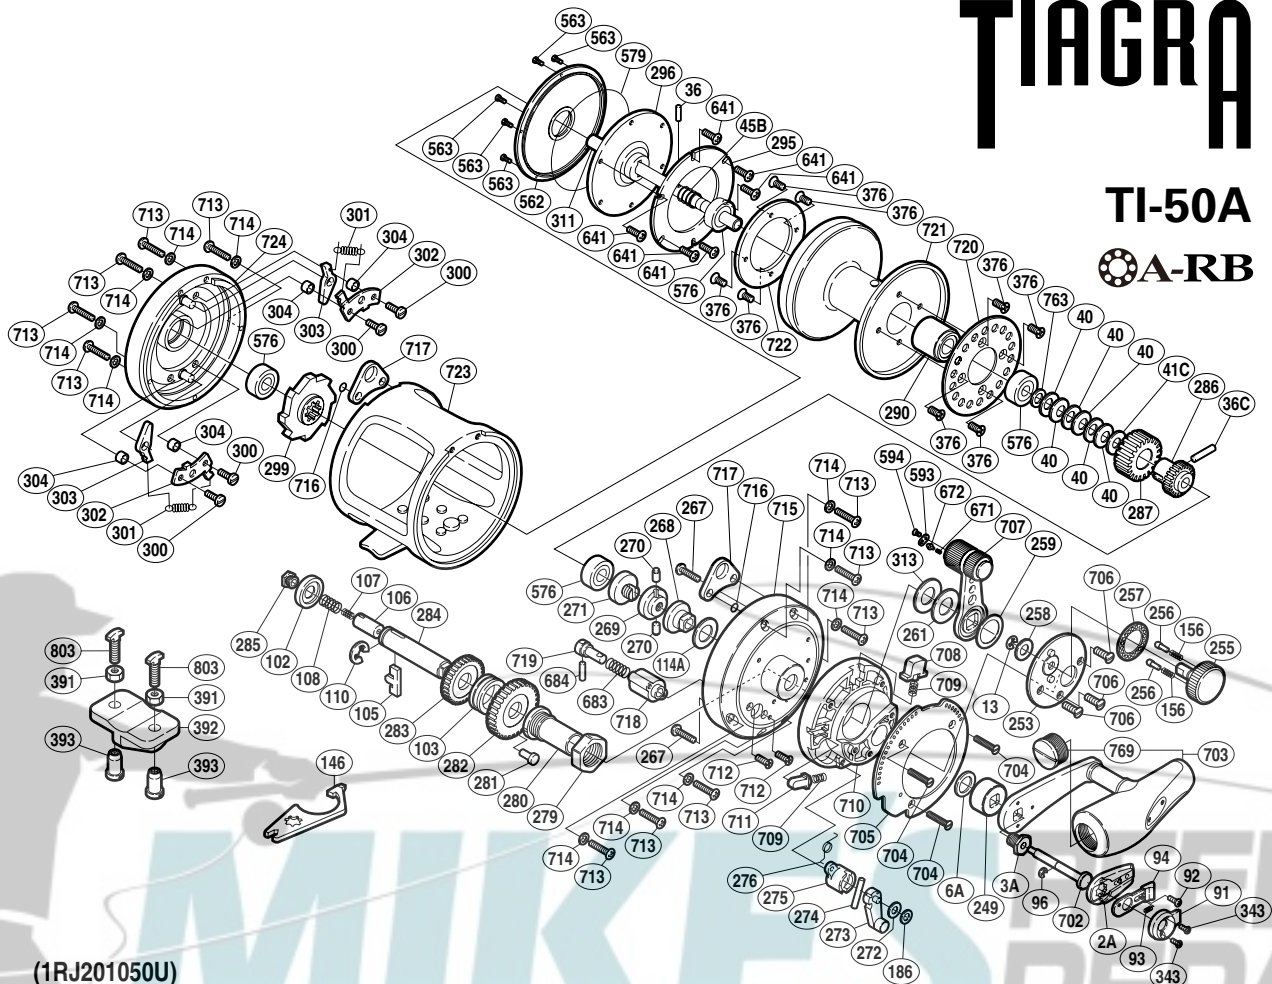

SHIMANO

TIAGRA

TI-50A

⊙A-RB

(1RJ201050U)

Part No.	Description	Part No.	Description	Part No.	Description
TT 0002A	Handle Bolt Plate	TT 0271	Pre-Program Screw	TT 0672	Liver Click
TT 0003A	Handle Bolt	TT 0272	Spacer	TT 0683	Click Spring
TT 0006A	Drive Shaft Washer	TT 0273	Strike Alert Lever	TT 0684	Plunger Cross Pin A
TT 0013	C Lock	TT 0274	Plunger Cross Pin B	TT 0702	Push Low Button Shaft
TT 0036	Cross Pin A	TT 0275	Plunger Cross Pin Support	TT 0703	Handle Assembly
TT 0036C	Cross Pin B	TT 0276	Cross Pin Support Spring	TT 0704	Screw
TT 0040	Pre-Load Spring	TT 0279	Holder Nut	TT 0705	Lever Quadrant
TT 0041C	Pre-Load Washer	TT 0280	Drive Shaft Holder	TT 0706	Screw
TT 0045B	Pressure Plate Spring	TT 0281	Lock Pin	TT 0707	Drag Control Lever
TT 0091	Push Button Shield	TT 0282	Drive Gear A	TT 0708	Strike Stop
TT 0092	Screw	TT 0283	Drive Gear B	TT 0709	Pressure Spring
TT 0093	Slide Plate Spring	TT 0284	Drive Shaft	TT 0710	Right Side Plate B
TT 0094	Slide Plate	TT 0285	Drive Shaft Screw	TT 0711	Free Spool Detent
TT 0096	E Lock	TT 0286	Pinion Gear A	TT 0712	Screw
TT 0102	Friction Washer A	TT 0287	Pinion Gear B	TT 0713	Screw
TT 0103	Friction Washer B	TT 0290	Piston Assembly	TT 0714	Washer
TT 0105	Gear Select Cross Bar	TT 0295	Drag Washer	TT 0715	Right Side Plate A
TT 0106	Cross Bar Stop	TT 0296	Pressure Plate	TT 0716	O Ring
TT 0107	Drive Shaft Spring B	TT 0299	Anti-Reverse Ratchet	TT 0717	Harness Lug
TT 0108	Drive Shaft Spring	TT 0300	Screw	TT 0718	Plunger Holder
TT 0110	E Lock	TT 0301	Dog Spring	TT 0719	Alert Plunger
TT 0114A	Washer	TT 0302	Set Plate	TT 0720	Alert Ratchet
TT 0156	Friction Shoe Spring	TT 0303	Dog	TT 0721	Spool
TT 0186	Spacer	TT 0304	Set Plate Support	TT 0722	Drag Plate
TT 0249	Drive Shaft Shield	TT 0311	Main Shaft	TT 0723	One-Piece Frame
TT 0253	Lever Hub Cover	TT 0313	Lever Thrust Ring	TT 0724	Left Side Plate
TT 0255	Pre-Program Dial	TT 0343	Screw	TT 0763	Bearing Thrust Washer
TT 0256	Dial Click Shoe	TT 0376	Screw	TT 0769	Handle Knob Bushing
TT 0257	Dial Click	TT 0562	Cooling Shield		
TT 0258	Washer	TT 0563	Screw		
TT 0259	Lever Thrust Ring	TT 0576	Ball Bearing	TT 0391	Rod Clamp Nut B (accessory)
TT 0261	Lever Thrust Ring	TT 0579	O Ring	TT 0392	Rod Clamp (accessory)
TT 0267	Screw	TT 0593	Lever Click Cover	TT 0393	Rod Clamp Nut A (accessory)
TT 0268	Lever Shaft Body	TT 0594	Screw	TT 0803	Rod Clamp Bolt (accessory)
TT 0269	Pre-Program Key	TT 0641	Screw		
TT 0270	Pre-Program Key Pin	TT 0671	Lever Click Shoe	TT 0146	Wrench (accessory)