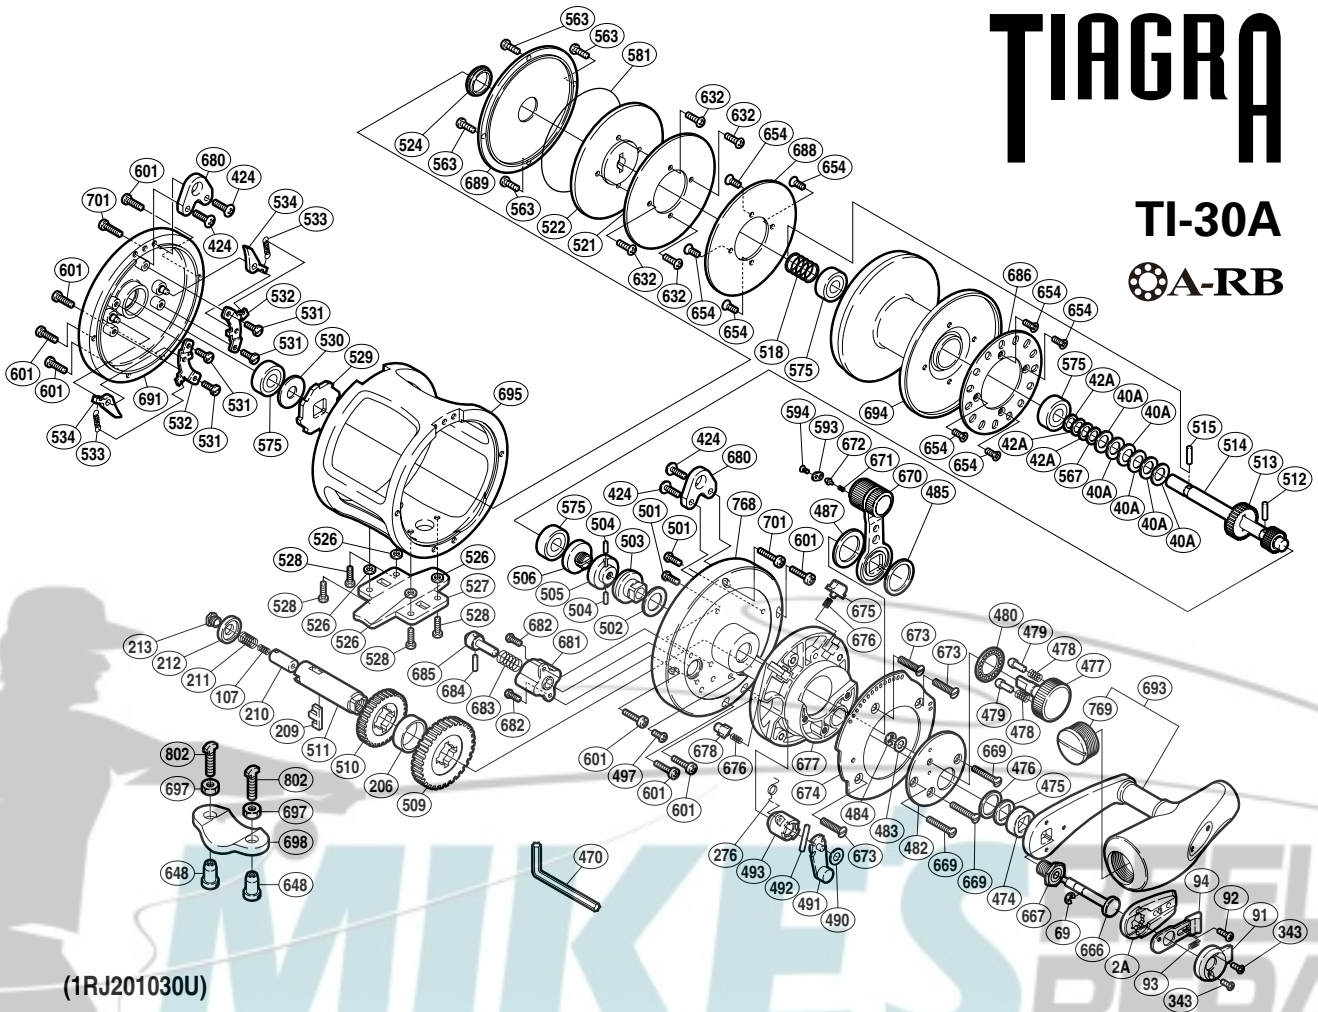

# TIAGRA

TI-30A

⊙A-RB

(1RJ201030U)

Part No.	Description	Part No.	Description	Part No.	Description
TT 0002A	Handle Bolt Plate	TT 0501	Screw	TT 0666	Push Low Button Shaft
TT 0040A	Pre-Load Spring	TT 0502	Washer	TT 0667	Handle Bolt
TT 0042A	Bearing Thrust Washer	TT 0503	Lever Shaft Body	TT 0669	Screw
TT 0069	E Lock	TT 0504	Pre-Program Key Pin	TT 0670	Drag Control Lever
TT 0091	Push Button Shield	TT 0505	Pre-Program Key	TT 0671	Lever Click Shoe
TT 0092	Screw	TT 0506	Pre-Program Screw	TT 0672	Liver Click
TT 0093	Slide Plate Spring	TT 0509	Drive Gear A	TT 0673	Screw
TT 0094	Slide Plate	TT 0510	Drive Gear B	TT 0674	Lever Quadrant
TT 0107	Drive Shaft Spring B	TT 0511	Drive Shaft	TT 0675	Strike Stop
TT 0206	Friction Washer C	TT 0512	Cross Pin A	TT 0676	Pressure Spring
TT 0209	Gear Select Cross Bar	TT 0513	Pinion Gear B	TT 0677	Right Side Plate B
TT 0210	Cross Bar Stop	TT 0514	Pinion Shaft	TT 0678	Free Spool Detent
TT 0211	Drive Shaft Spring	TT 0515	Cross Pin B	TT 0680	Harness Lug
TT 0212	Friction Washer A	TT 0518	Pressure Plate Spring	TT 0681	Plunger Holder
TT 0213	Drive Shaft Screw	TT 0521	Drag Washer	TT 0682	Screw
TT 0276	Cross Pin Support Spring	TT 0522	Pressure Plate	TT 0683	Click Spring
TT 0343	Screw	TT 0524	Waterproof Ring	TT 0684	Plunger Cross Pin A
TT 0424	Screw	TT 0526	Stand Washer	TT 0685	Alert Plunger
TT 0474	Drive Shaft Shield	TT 0527	Stand	TT 0686	Alert Ratchet
TT 0475	Drive Shaft Thrust Washer	TT 0528	Screw	TT 0688	Drag Plate
TT 0476	Bearing Spacer	TT 0529	Anti-Reverse Ratchet	TT 0689	Cooling Shield
TT 0477	Pre-Program Dial	TT 0530	Bearing Spacer	TT 0691	Left Side Plate
TT 0478	Friction Shoe Spring	TT 0531	Screw	TT 0693	Handle Assembly
TT 0479	Dial Click Shoe	TT 0532	Set Plate	TT 0694	Spool
TT 0480	Dial Click	TT 0533	Dog Spring	TT 0695	One-Piece Frame
TT 0482	Lever Hub Cover	TT 0534	Dog	TT 0701	Screw
TT 0483	Washer	TT 0563	Screw	TT 0768	Right Side Plate A
TT 0484	E Lock	TT 0567	Bearing Thrust Washer	TT 0769	Handle Knob Bushing
TT 0485	Lever Thrust Ring	TT 0575	Ball Bearing		
TT 0487	Lever Thrust Ring	TT 0581	O Ring	TT 0648	Rod Clamp Nut A (accessory)
TT 0490	Spacer	TT 0593	Lever Click Cover	TT 0697	Rod Clamp Nut B (accessory)
TT 0491	Strike Alert Lever	TT 0594	Screw	TT 0698	Rod Clamp (accessory)
TT 0492	Plunger Cross Pin B	TT 0601	Screw	TT 0802	Rod Clamp Bolt (accessory)
TT 0493	Plunger Cross Pin Support	TT 0632	Screw		
TT 0497	Screw	TT 0654	Screw	TT 0470	Wrench (accessory)