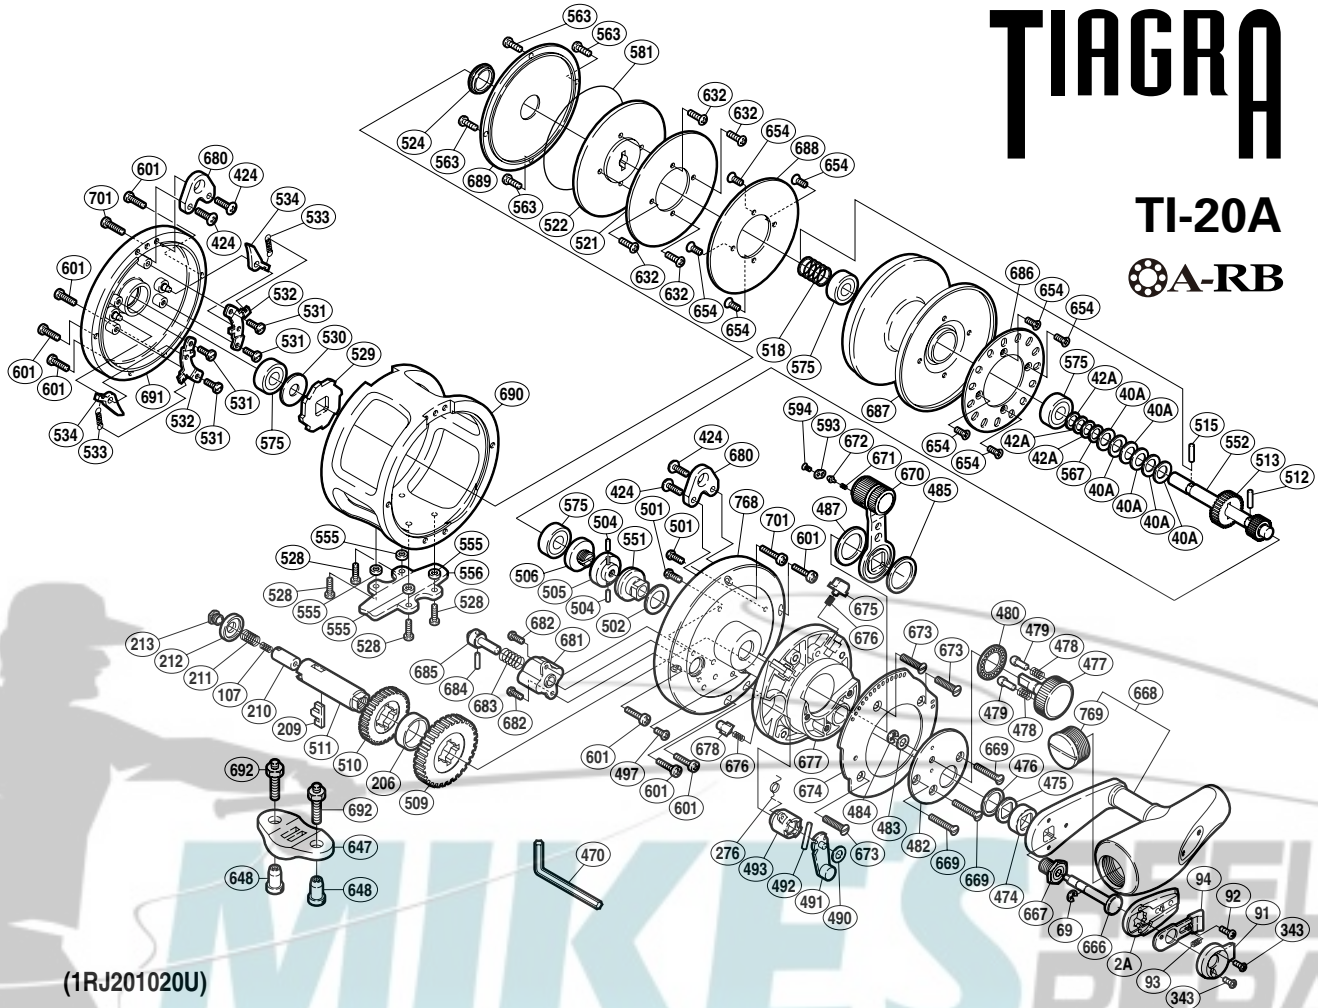

SHIMANO

TIAGRA

TI-20A

⊙A-RB

(1RJ201020U)

Part No.	Description	Part No.	Description	Part No.	Description
TT 0002A	Handle Bolt Plate	TT 0501	Screw	TT 0666	Push Low Button Shaft
TT 0040A	Pre-Load Spring	TT 0502	Washer	TT 0667	Handle Bolt
TT 0042A	Bearing Thrust Washer	TT 0504	Pre-Program Key Pin	TT 0668	Handle Assembly
TT 0069	E Lock	TT 0505	Pre-Program Key	TT 0669	Screw
TT 0091	Push Button Shield	TT 0506	Pre-Program Screw	TT 0670	Drag Control Lever
TT 0092	Screw	TT 0509	Drive Gear A	TT 0671	Lever Click Shoe
TT 0093	Slide Plate Spring	TT 0510	Drive Gear B	TT 0672	Liver Click
TT 0094	Slide Plate	TT 0511	Drive Shaft	TT 0673	Screw
TT 0107	Drive Shaft Spring B	TT 0512	Cross Pin A	TT 0674	Lever Quadrant
TT 0206	Friction Washer C	TT 0513	Pinion Gear B	TT 0675	Strike Stop
TT 0209	Gear Select Cross Bar	TT 0515	Cross Pin B	TT 0676	Pressure Spring
TT 0210	Cross Bar Stop	TT 0518	Pressure Plate Spring	TT 0677	Right Side Plate B
TT 0211	Drive Shaft Spring	TT 0521	Drag Washer	TT 0678	Free Spool Detent
TT 0212	Friction Washer A	TT 0522	Pressure Plate	TT 0680	Harness Lug
TT 0213	Drive Shaft Screw	TT 0524	Waterproof Ring	TT 0681	Plunger Holder
TT 0276	Cross Pin Support Spring	TT 0528	Screw	TT 0682	Screw
TT 0343	Screw	TT 0529	Anti-Reverse Ratchet	TT 0683	Click Spring
TT 0424	Screw	TT 0530	Bearing Spacer	TT 0684	Plunger Cross Pin A
TT 0474	Drive Shaft Shield	TT 0531	Screw	TT 0685	Alert Plunger
TT 0475	Drive Shaft Thrust Washer	TT 0532	Set Plate	TT 0686	Alert Ratchet
TT 0476	Bearing Spacer	TT 0533	Dog Spring	TT 0687	Spool
TT 0477	Pre-Program Dial	TT 0534	Dog	TT 0688	Drag Plate
TT 0478	Friction Shoe Spring	TT 0551	Lever Shaft Body	TT 0689	Cooling Shield
TT 0479	Dial Click Shoe	TT 0552	Pinion Shaft	TT 0690	One-Piece Frame
TT 0480	Dial Click	TT 0555	Stand Washer	TT 0691	Left Side Plate
TT 0482	Lever Hub Cover	TT 0556	Stand	TT 0701	Screw
TT 0483	Washer	TT 0563	Screw	TT 0768	Right Side Plate A
TT 0484	E Lock	TT 0567	Bearing Thrust Washer	TT 0769	Handle Knob Bushing
TT 0485	Lever Thrust Ring	TT 0575	Ball Bearing		
TT 0487	Lever Thrust Ring	TT 0581	O Ring		
TT 0490	Spacer	TT 0593	Lever Click Cover	TT 0647	Rod Clamp (accessory)
TT 0491	Strike Alert Lever	TT 0594	Screw	TT 0648	Rod Clamp Nut A (accessory)
TT 0492	Plunger Cross Pin B	TT 0601	Screw	TT 0692	Rod Clamp Bolt (accessory)
TT 0493	Plunger Cross Pin Support	TT 0632	Screw		
TT 0497	Screw	TT 0654	Screw	TT 0470	Wrench (accessory)