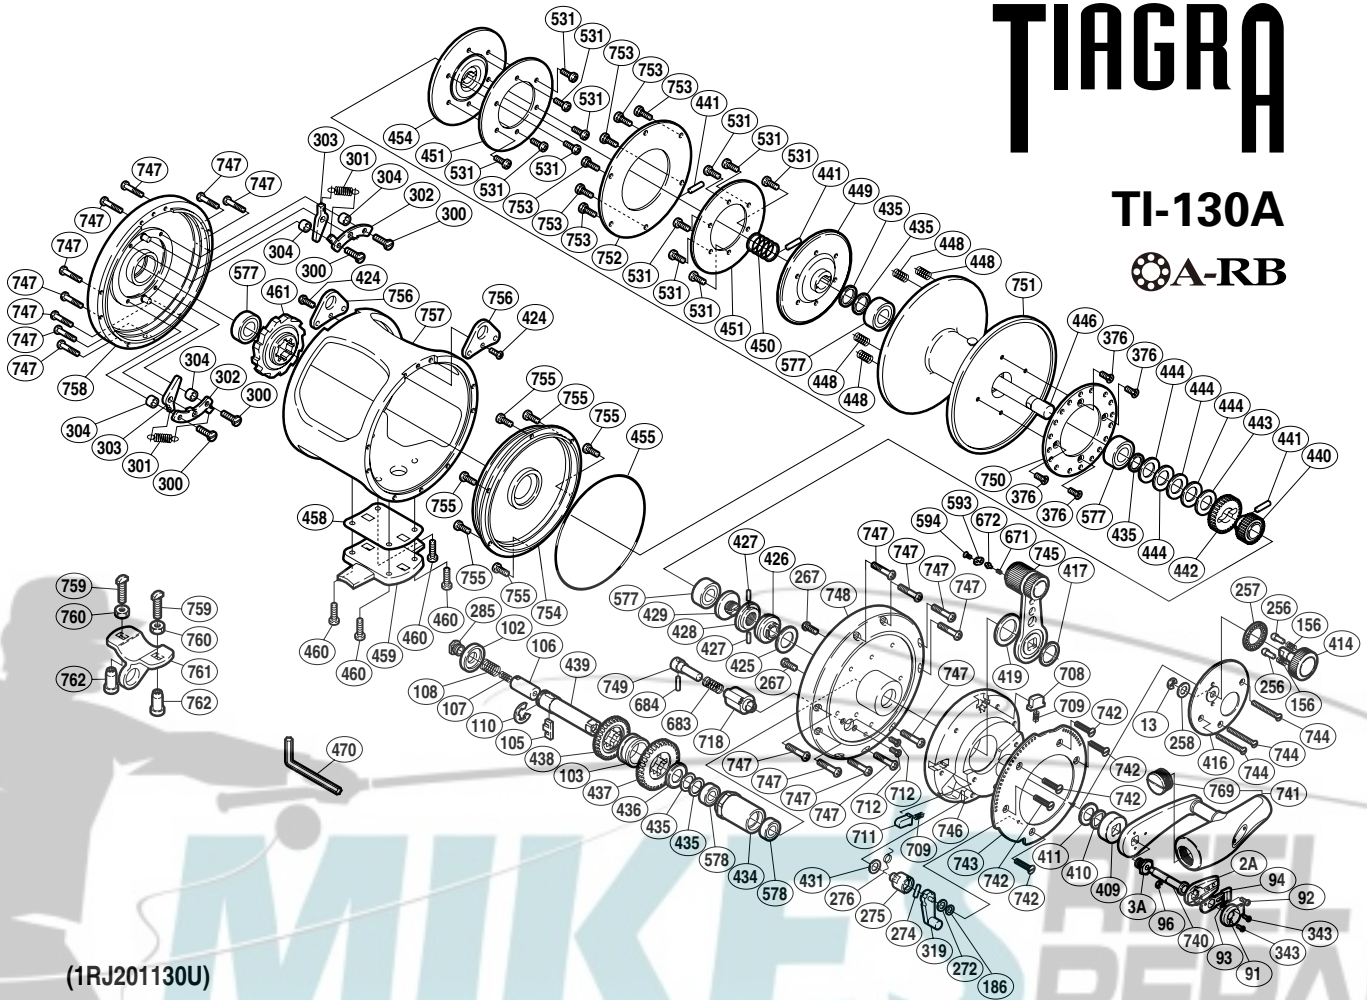

SHIMANO

TIAGRA

TI-130A

A-RB

(1RJ201130U)

Part No.	Description	Part No.	Description	Part No.	Description
TT 0002A	Handle Bolt Plate	TT 0414	Pre-Program Dial	TT 0594	Screw
TT 0003A	Handle Bolt	TT 0416	Lever Hub Cover	TT 0671	Lever Click Shoe
TT 0013	C Lock	TT 0417	Lever Thrust Ring	TT 0672	Liver Click
TT 0091	Push Button Shield	TT 0419	Lever Thrust Ring	TT 0683	Click Spring
TT 0092	Screw	TT 0424	Screw	TT 0684	Plunger Cross Pin A
TT 0093	Slide Plate Spring	TT 0425	Washer	TT 0708	Strike Stop
TT 0094	Slide Plate	TT 0426	Lever Shaft Body	TT 0709	Pressure Spring
TT 0096	E Lock	TT 0427	Pre-Program Key Pin	TT 0711	Free Spool Detent
TT 0102	Friction Washer A	TT 0428	Pre-Program Key	TT 0712	Screw
TT 0103	Friction Washer B	TT 0429	Pre-Program Screw	TT 0718	Plunger Holder
TT 0105	Gear Select Cross Bar	TT 0431	Spacer	TT 0740	Push Low Button Shaft
TT 0106	Cross Bar Stop	TT 0434	Drive Shaft Holder	TT 0741	Handle Assembly
TT 0107	Drive Shaft Spring B	TT 0435	Spacer	TT 0742	Screw
TT 0108	Drive Shaft Spring	TT 0436	Friction Washer C	TT 0743	Lever Quadrant
TT 0110	E Lock	TT 0437	Drive Gear A	TT 0744	Screw
TT 0156	Friction Shoe Spring	TT 0438	Drive Gear B	TT 0745	Drag Control Lever
TT 0186	Spacer	TT 0439	Drive Shaft	TT 0746	Right Side Plate B
TT 0256	Dial Click Shoe	TT 0440	Pinion Gear A	TT 0747	Screw
TT 0257	Dial Click	TT 0441	Cross Pin	TT 0748	Right Side Plate A
TT 0258	Washer	TT 0442	Pinion Gear B	TT 0749	Alert Plunger
TT 0267	Screw	TT 0443	Pre-Load Washer	TT 0750	Alert Ratchet
TT 0272	Spacer	TT 0444	Pre-Load Spring	TT 0751	Spool
TT 0274	Plunger Cross Pin B	TT 0446	Main Shaft	TT 0752	Drag Plate
TT 0275	Plunger Cross Pin Support	TT 0448	Pressure Release Spring	TT 0753	Screw
TT 0276	Cross Pin Support Spring	TT 0449	Pressure Plate A	TT 0754	Cooling Shield
TT 0285	Drive Shaft Screw	TT 0450	Pressure Plate Spring	TT 0755	Screw
TT 0300	Screw	TT 0451	Drag Washer	TT 0756	Harness Lug
TT 0301	Dog Spring	TT 0454	Pressure Plate B	TT 0757	One-Piece Frame
TT 0302	Set Plate	TT 0455	O Ring	TT 0758	Left Side Plate
TT 0303	Dog	TT 0458	Stand Shield	TT 0769	Handle Knob Bushing
TT 0304	Set Plate Support	TT 0459	Stand		
TT 0319	Strike Alert Lever	TT 0460	Screw	TT 0759	Rod Clamp Bolt (accessory)
TT 0343	Screw	TT 0461	Anti-Reverse Ratchet	TT 0760	Rod Clamp Nut B (accessory)
TT 0376	Screw	TT 0531	Screw	TT 0761	Rod Clamp (accessory)
TT 0409	Drive Shaft Shield	TT 0577	Ball Bearing	TT 0762	Rod Clamp Nut A (accessory)
TT 0410	Drive Shaft Thrust Washer	TT 0578	Ball Bearing		
TT 0411	Bearing Spacer	TT 0593	Lever Click Cover	TT 0470	Wrench (accessory)