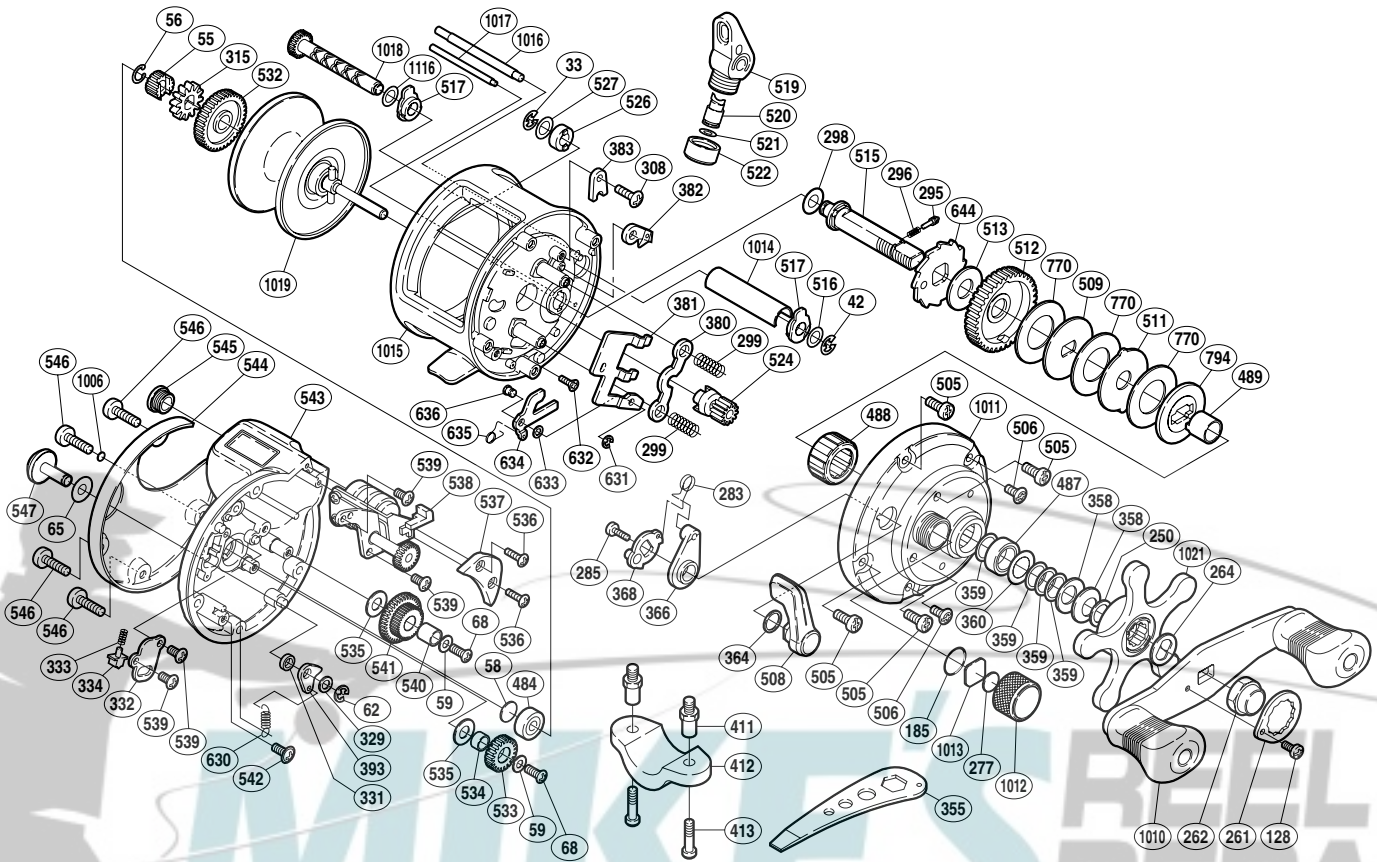

SHIMANO

TEKOTA A-RB

TEK-300LC

(1RJ220310U)

Part No.	Description	Part No.	Description	Part No.	Description
TGT0033	E Lock	TGT0381	Yoke Plate	TGT0543	Left Side Plate
TGT0042	E Lock	TGT0382	Anti-Reverse Pawl	TGT0544	Left Side Plate Cover
TGT0055	Idle Gear A	TGT0383	Anti-Reverse Pawl Keeper	TGT0545	Maintenance Cap
TGT0056	C Lock	TGT0393	Click Pawl	TGT0546	Screw
TGT0058	Spacer B	TGT0484	Ball Bearing	TGT0547	Click Button
TGT0059	Lock Washer	TGT0487	Ball Bearing	TGT0630	Click Pawl Spring
TGT0062	E Lock	TGT0488	Roller Clutch Bearing	TGT0631	E Lock
TGT0065	Washer	TGT0489	Roller Clutch Inner Tube	TGT0632	Screw
TGT0068	Screw	TGT0505	Screw	TGT0633	Washer
TGT0128	Screw	TGT0506	Screw	TGT0634	Clutch Pawl
TGT0185	O Ring	TGT0508	Clutch Lever	TGT0635	Clutch Pawl Spring
TGT0250	Washer	TGT0509	Key Washer	TGT0636	Clutch Pawl Pin
TGT0261	Handle Nut Plate	TGT0511	Eared Washer	TGT0644	Anti-Reverse Ratchet
TGT0262	Handle Nut	TGT0512	Drive Gear	TGT0770	Drag Washer
TGT0264	Drive Shaft Shield	TGT0513	Drag Washer	TGT0794	Key Washer
TGT0277	Cast Control Spacer	TGT0515	Drive Shaft	TGT1006	Spacer
TGT0283	Clutch Spring	TGT0516	Washer	TGT1010	Handle Assembly
TGT0285	Screw	TGT0517	Worm Bushing	TGT1011	Right Side Plate
TGT0295	Click Pin	TGT0519	Line Guide	TGT1012	Cast Control Cap
TGT0296	Click Spring	TGT0520	Line Guide Pawl	TGT1013	Spool Tension Spacer
TGT0298	Washer	TGT0521	Spacer	TGT1014	Level Wind Guard
TGT0299	Yoke Spring	TGT0522	Pawl Cap	TGT1015	One-Piece Frame
TGT0308	Screw	TGT0524	Pinion Gear	TGT1016	Stabilizer Bar A
TGT0315	Click Gear	TGT0526	Drive Shaft Bushing	TGT1017	Stabilizer Bar B
TGT0329	Spacer	TGT0527	Spacer	TGT1018	Worm Shaft
TGT0331	Click Pawl Spacer	TGT0532	Counter Gear A	TGT1019	Spool Assembly
TGT0332	Click Spring Retainer	TGT0533	Idle Gear B	TGT1021	Star Drag
TGT0333	Click Spring	TGT0534	Idle Gear B Support	TGT1116	Washer
TGT0334	Click Spring Holder	TGT0535	Spacer		
TGT0358	Coned Disc Spring	TGT0536	Screw		
TGT0359	Washer	TGT0537	Left Side Plate Seal		
TGT0360	Bearing Seal	TGT0538	Counter Assembly	TGT0411	Rod Clamp Nut (accessory)
TGT0364	Smoothen	TGT0539	Screw	TGT0412	Rod Clamp (accessory)
TGT0366	Eccentric Cam Bushing	TGT0540	Idle Gear D Support	TGT0413	Rod Clamp Bolt (accessory)
TGT0368	Clutch Cam	TGT0541	Idle Gear D		
TGT0380	Yoke	TGT0542	Screw	TGT0355	Wrench (accessory)