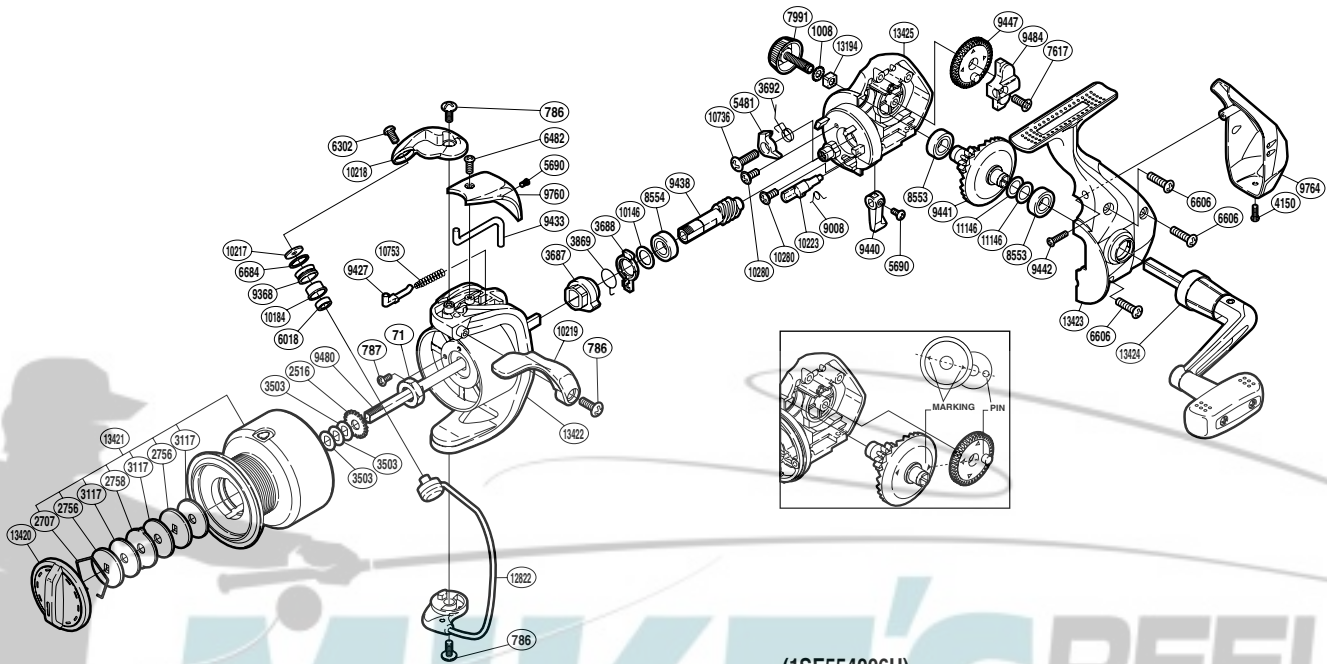

# SHIMANO

## SYNCOPATE

## SC-4000FG

(1SE554006U)

Please note that the number of adjusting washers may not be the same as shown in the exploded views. (Adjustment will vary with each individual product.)

Part No.	Description	Part No.	Description	Part No.	Description
RD 0071	Rotor Nut	RD 6482	Screw	RD 9764	Rear Protector
RD 0786	Screw	RD 6606	Screw	RD10146	Washer
RD 0787	Screw	RD 6684	Line Roller Spacer	RD10184	Line Roller Bushing
RD 1008	Handle Lock Washer	RD 7617	Screw	RD10217	Line Roller Washer
RD 2516	Spool Support	RD 7991	Handle Screw Cap	RD10218	Bail Arm
RD 2707	Drag Washers Retainer	RD 8553	Ball Bearing	RD10219	Quick-Fire II Trigger
RD 2756	Key Washer	RD 8554	Ball Bearing	RD10223	Anti-Reverse Cam
RD 2758	Eared Washer	RD 9008	Anti-Reverse Cam Spring	RD10280	Screw
RD 3117	Drag Washer	RD 9368	Line Roller	RD10736	Screw
RD 3503	Spool Washer	RD 9427	Bail Spring Guide	RD10753	Bail Spring
RD 3687	Anti-Reverse Ratchet	RD 9433	Bail Trip Lever	RD11146	Washer
RD 3688	Anti-Reverse Lock Out	RD 9438	Pinion Gear	RD12822	Bail Assembly
RD 3692	Anti-Reverse Pawl Spring	RD 9440	Anti-Reverse Lever	RD13194	Handle Screw Lock
RD 3869	Anti-Reverse Lock Out Spring	RD 9441	Drive Gear	RD13420	Drag Knob
RD 4150	Screw	RD 9442	Screw	RD13421	Spool Assembly
RD 5481	Anti-Reverse Pawl	RD 9447	Oscillating Gear	RD13422	Rotor
RD 5690	Screw	RD 9480	Main Shaft	RD13423	Side Cover
RD 6018	Ball Bearing	RD 9484	Oscillating Slider	RD13424	Handle Assembly
RD 6302	Screw	RD 9760	Bail Spring Cover	RD13425	Body