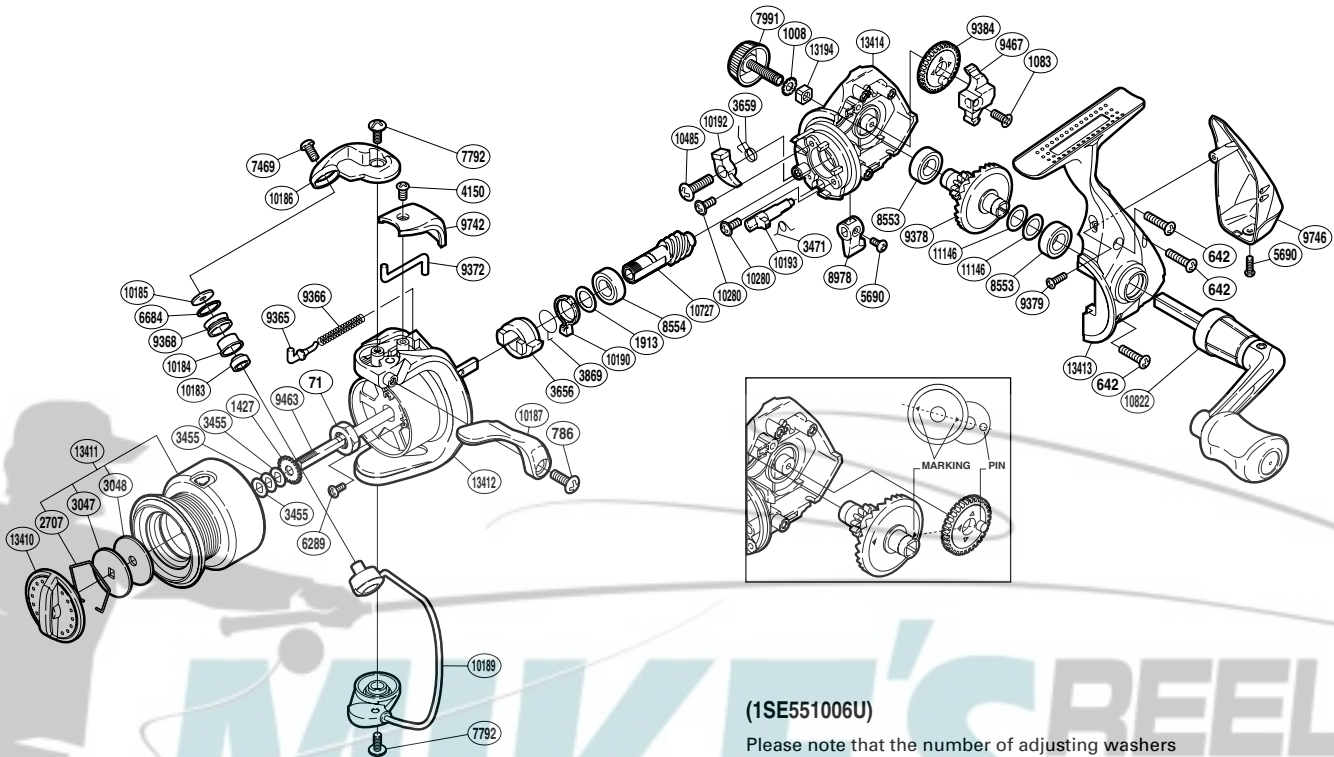

# SHIMANO

## SYNCOPATE

## SC-1000FG

(1SE551006U)

Please note that the number of adjusting washers may not be the same as shown in the exploded views. (Adjustment will vary with each individual product.)

Part No.	Description	Part No.	Description	Part No.	Description
RD 0071	Rotor Nut	RD 7469	Screw	RD10185	Line Roller Washer
RD 0642	Screw	RD 7792	Screw	RD10186	Bail Arm
RD 0786	Screw	RD 7991	Handle Screw Cap	RD10187	Quick-Fire II Trigger
RD 1008	Handle Lock Washer	RD 8553	Ball Bearing	RD10189	Bail Assembly
RD 1083	Screw	RD 8554	Ball Bearing	RD10190	Anti-Reverse Lock Out
RD 1427	Spool Support	RD 8978	Anti-Reverse Lever	RD10192	Anti-Reverse Pawl
RD 1913	Washer	RD 9365	Bail Spring Guide	RD10193	Anti-Reverse Cam
RD 2707	Drag Washers Retainer	RD 9366	Bail Spring	RD10280	Screw
RD 3047	Key Washer	RD 9368	Line Roller	RD10485	Screw
RD 3048	Drag Washer	RD 9372	Bail Trip Lever	RD10727	Pinion Gear
RD 3455	Spool Washer	RD 9378	Drive Gear	RD10822	Handle Assembly
RD 3471	Anti-Reverse Cam Spring	RD 9379	Screw	RD11146	Washer
RD 3656	Anti-Reverse Ratchet	RD 9384	Oscillating Gear	RD13194	Handle Screw Lock
RD 3659	Anti-Reverse Pawl Spring	RD 9463	Main Shaft	RD13410	Drag Knob
RD 3869	Anti-Reverse Lock Out Spring	RD 9467	Oscillating Slider	RD13411	Spool Assembly
RD 4150	Screw	RD 9742	Bail Spring Cover	RD13412	Rotor
RD 5690	Screw	RD 9746	Rear Protector	RD13413	Side Cover
RD 6289	Screw	RD10183	Ball Bearing	RD13414	Body
RD 6684	Line Roller Spacer	RD10184	Line Roller Bushing		