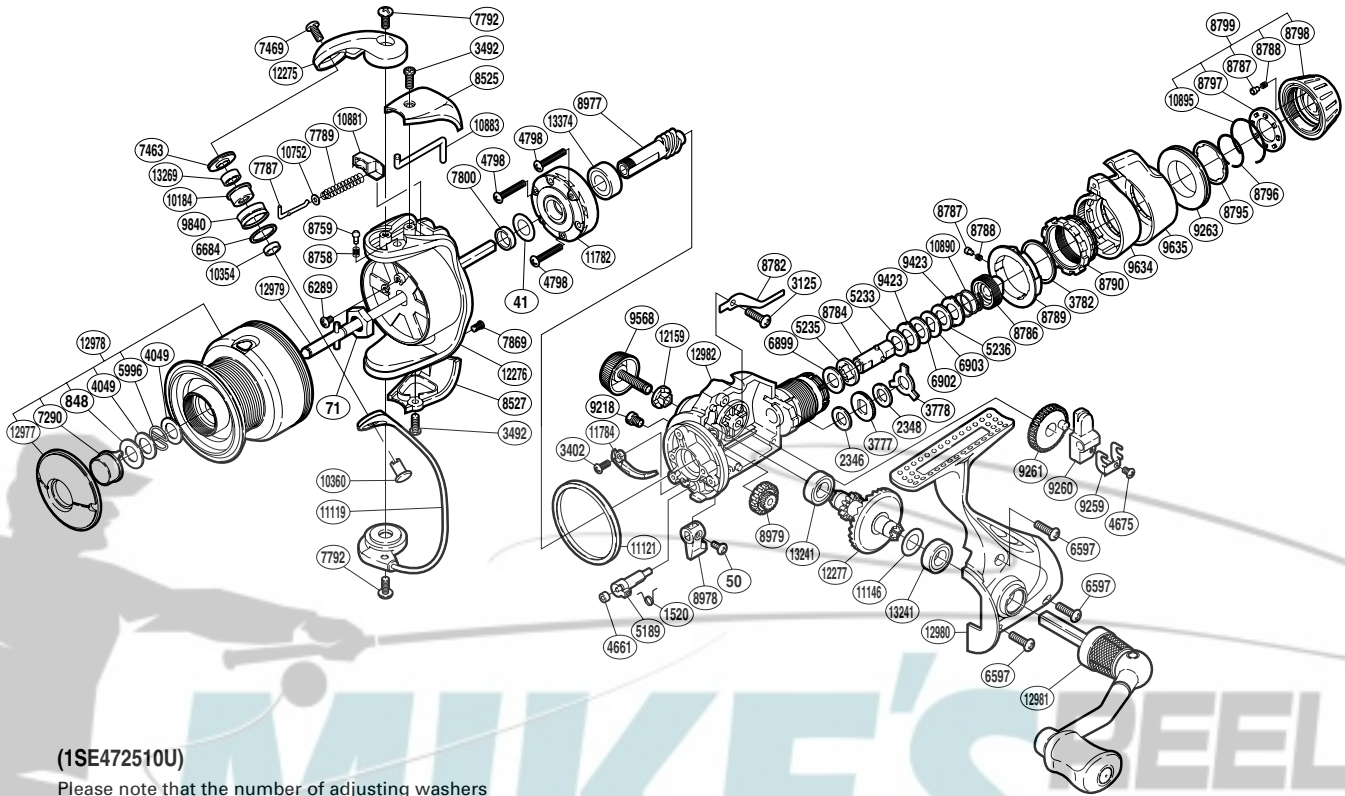

SHIMANO

SYMETRE A-RB

SY-2500RJ

(1SE472510U)

Please note that the number of adjusting washers may not be the same as shown in the exploded views. (Adjustment will vary with each individual product.)

Part No.	Description	Part No.	Description	Part No.	Description
RD 0041	Washer	RD 7787	Bail Spring Guide A	RD 9634	Fightin' Lever Inner A
RD 0050	Screw	RD 7789	Bail Spring	RD 9635	Fightin' Lever Outer
RD 0071	Rotor Nut	RD 7792	Screw	RD 9840	Line Roller
RD 0848	Washer	RD 7800	Rotor Ring	RD10184	Line Roller Bushing
RD 1520	Anti-Reverse Cam Spring	RD 7869	Screw	RD10354	Bearing Spacer
RD 2346	Drag Washer	RD 8525	Bail Spring Cover	RD10360	Line Roller Support
RD 2348	Drag Washer	RD 8527	Bail Hold Support Guard	RD10752	Spring Guide A Support
RD 3125	Screw	RD 8758	Click Spring	RD10881	Bail Spring Seat
RD 3402	Screw	RD 8759	Click Pin	RD10883	Bail Trip Lever
RD 3492	Screw	RD 8782	Drag Click	RD10890	Drag Coil Spring
RD 3777	Click Gear	RD 8784	Drag Shaft A	RD10895	Click Plate Retainer
RD 3778	Eared Washer	RD 8786	Pressure Screw	RD11119	Bail Assembly
RD 3782	Fightin' Pressure Screw Washer	RD 8787	Click Pin	RD11121	Friction Ring
RD 4049	Washer	RD 8788	Click Spring	RD11146	Washer
RD 4661	Anti-Reverse Cam Ring	RD 8789	Lever Click Gear	RD11782	Roller Clutch Assembly
RD 4675	Screw	RD 8790	Fightin' Pressure Screw	RD11784	Bail Trip Strike
RD 4798	Screw	RD 8795	Drag Knob Washer	RD12159	Handle Screw Lock Washer
RD 5189	Anti-Reverse Cam	RD 8796	Drag Knob Retainer	RD12275	Bail Arm
RD 5233	Drag Washer	RD 8797	Click Plate	RD12276	Rotor
RD 5235	Drag Shaft B	RD 8798	Drag Programmer A	RD12277	Drive Gear
RD 5236	Drag Washer	RD 8799	Drag Programmer Assembly	RD12977	Push Button Collar
RD 5996	Locking Spring	RD 8977	Pinion Gear	RD12978	Spool Assembly
RD 6289	Screw	RD 8978	Anti-Reverse Lever	RD12979	Main Shaft
RD 6597	Screw	RD 8979	Idle Gear	RD12980	Side Cover
RD 6684	Line Roller Spacer	RD 9218	Oil Cap	RD12981	Handle Assembly
RD 6899	Drag Washer	RD 9259	Oscillating Slider Retainer	RD12982	Body
RD 6902	Drag Washer	RD 9260	Oscillating Slider	RD13241	Ball Bearing
RD 6903	Key Washer	RD 9261	Oscillating Gear	RD13269	Ball Bearing
RD 7290	Push Button	RD 9263	Drag Programmer B	RD13374	Ball Bearing
RD 7463	Line Roller Washer	RD 9423	Eared Washer		
RD 7469	Screw	RD 9568	Handle Screw Cap		